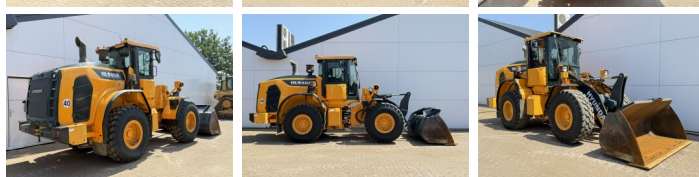

Hyundai

Hyundai HL940A

BOSS
MACHINERY

€ 64.500excl.

Annee de construction **2021**
Numero de reference **BM007880**
Heures **4.779**

Algemeen

Type HL940A
Emplacement Veldhoven, Netherlands
Certificaat CE + EPA

Description Available at Boss Machinery! This Hyundai HL940A Wheel Loader from 2021 has an engine power of 116 kW and counts 4779 operational hours. The total weight of this Hyundai HL940A is 13463 kg and the dimensions are 7.60 x 2.57 x 3.26. Furthermore, this HL940A is equipped with Radio, Bluetooth, Weighing system, Climate Control, climatiseur, Camera, Graissage centralisé. The Hyundai Wheel Loader also has a CE + EPA marking. Do you want more information or do you want to try the Hyundai HL940A at our yard? Please let us know.

Maten / Gewichten

Dimensions L*L*H 7.60 x 2.57 x 3.26
Poids 13463

Technische informatie

Configurations de lecteur 4x4

Motor informatie

Moteur marque Cummins
Moteur type B6.7
Cylindres 6
Turbo
Puissance dans kW 116

Banden / Rupsen

80% 80% 20.5R25
80% 80% 20.5R25

Opties

Radio

Bluetooth

Weighing system

Climate Control

climatiseur