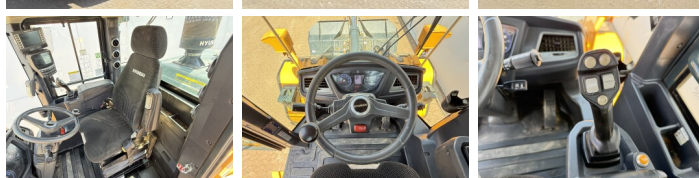

Description Available at Boss Machinery! This Hyundai HL940A Wheel Loader from 2021 has an engine power of 116 kW and counts 4779 operational hours. The total weight of this Hyundai HL940A is 13463 kg and the dimensions are 7.60 x 2.57 x 3.26. Furthermore, this HL940A is equipped with Radio, Bluetooth, Weighing system, Climate Control, climatiseur, Camera, Graissage centralisé. The Hyundai Wheel Loader also has a CE + EPA marking. Do you want more information or do you want to try the Hyundai HL940A at our yard? Please let us know.

Banden / Rupsen

80% 80% 20.5R25
80% 80% 20.5R25

Opties

Radio

Bluetooth

Weighing system

Climate Control

climatiseur