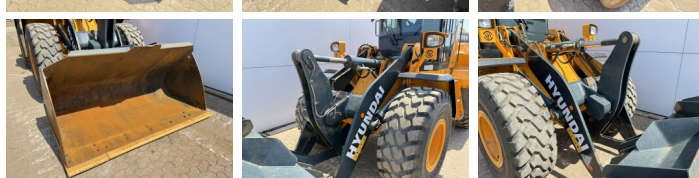

Description Available at Boss Machinery! This Hyundai HL940A Wheel Loader from 2021 has an engine power of 116 kW and counts 4779 operational hours. The total weight of this Hyundai HL940A is 13463 kg and the dimensions are 7.60 x 2.57 x 3.26. Furthermore, this HL940A is equipped with Radio, Bluetooth, Weighing system, Climate Control, climatiseur, Camera, Graissage centralisé. The Hyundai Wheel Loader also has a CE + EPA marking. Do you want more information or do you want to try the Hyundai HL940A at our yard? Please let us know.

Banden / Rupsen

80% 80% 20.5R25
80% 80% 20.5R25

Opties

Radio

Bluetooth

Weighing system

Climate Control

climatiseur