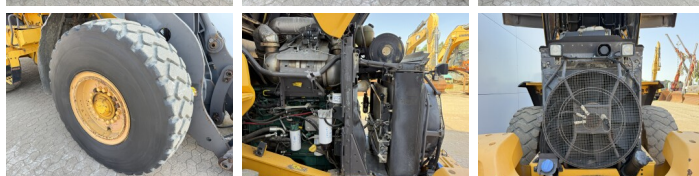

Volvo

Volvo L70H

€ 62.500excl.

Annee de construction **2015**
Numero de reference **BM007881**
Heures **7.243**

Algemeen

Type **L70H**
Emplacement **Veldhoven, Netherlands**
Certificaat **CE**

Description

Available at Boss Machinery! This Volvo L70H Wheel Loader from 2015 has an engine power of 127 kW and counts 7243 operational hours. The total weight of this Volvo L70H is 15500 kg and the dimensions are 6.43 x 2.40 x 3.30. Furthermore, this L70H is equipped with Electrical Mirrors, Bluetooth, Attache rapide pour godet, Climate Control, climatiseur, Heated Seat, Camera, Radio, Graissage centralisé. The Volvo Wheel Loader also has a CE marking. Do you want more information or do you want to try the Volvo L70H at our yard? Please let us know.

Maten / Gewichten

Dimensions L*L*H **6.43 x 2.40 x 3.30**
Poids **15500**

Technische informatie

Configurations de lecteur **4x4**

Motor informatie

Moteur marque **Volvo**
Moteur type **D6J**
Cylindres **6**
Turbo
Puissance dans kW **127**

Banden / Rupsen

10% 10% **20.5R25**
10% 10% **20.5R25**

BOSS

MACHINERY