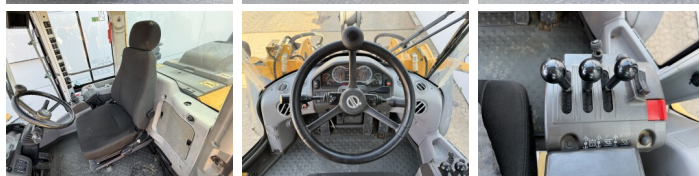

Volvo

Volvo L70H

€ 62.500excl.

Annee de construction **2015**
Numero de reference **BM007881**
Heures **7.243**

Algemeen

Type **L70H**
Emplacement **Veldhoven, Netherlands**
Certificaat **CE**

Description

Available at Boss Machinery! This Volvo L70H Wheel Loader from 2015 has an engine power of 127 kW and counts 7243 operational hours. The total weight of this Volvo L70H is 15500 kg and the dimensions are 6.43 x 2.40 x 3.30. Furthermore, this L70H is equipped with Electrical Mirrors, Bluetooth, Attache rapide pour godet, Climate Control, climatiseur, Heated Seat, Camera, Radio, Graissage centralisé. The Volvo Wheel Loader also has a CE marking. Do you want more information or do you want to try the Volvo L70H at our yard? Please let us know.

Maten / Gewichten

Dimensions L*L*H **6.43 x 2.40 x 3.30**
Poids **15500**

Technische informatie

Configurations de lecteur **4x4**

Motor informatie

Moteur marque **Volvo**
Moteur type **D6J**
Cylindres **6**
Turbo
Puissance dans kW **127**

Banden / Rupsen

10% 10% **20.5R25**
10% 10% **20.5R25**

BOSS

MACHINERY