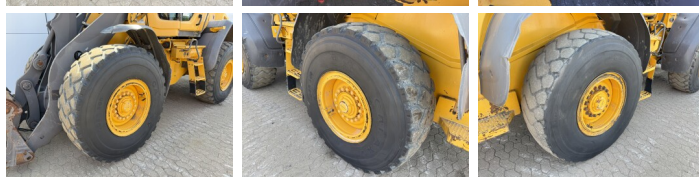

Volvo

Volvo L70H

€ 62.500excl.

Annee de construction **2015**
Numero de reference **BM007881**
Heures **7.243**

Algemeen

Type **L70H**
Emplacement **Veldhoven, Netherlands**
Certificaat **CE**

Description

Available at Boss Machinery! This Volvo L70H Wheel Loader from 2015 has an engine power of 127 kW and counts 7243 operational hours. The total weight of this Volvo L70H is 15500 kg and the dimensions are 6.43 x 2.40 x 3.30. Furthermore, this L70H is equipped with Electrical Mirrors, Bluetooth, Attache rapide pour godet, Climate Control, climatiseur, Heated Seat, Camera, Radio, Graissage centralisé. The Volvo Wheel Loader also has a CE marking. Do you want more information or do you want to try the Volvo L70H at our yard? Please let us know.

Maten / Gewichten

Dimensions L*L*H **6.43 x 2.40 x 3.30**
Poids **15500**

Technische informatie

Configurations de lecteur **4x4**

Motor informatie

Moteur marque **Volvo**
Moteur type **D6J**
Cylindres **6**
Turbo
Puissance dans kW **127**

Banden / Rupsen

10% 10% **20.5R25**
10% 10% **20.5R25**

BOSS

MACHINERY