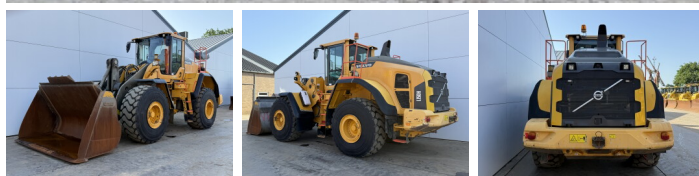

Volvo

Volvo L150H

€ 104.500excl.

Annee de construction **2017**
Numero de reference **BM007807**
Heures **12.620**

Algemeen

Type L150H
Emplacement Veldhoven, Netherlands
Certificaat CE

Description Available at Boss Machinery! This Volvo L150H Wheel Loader from 2017 has an engine power of 220 kW and counts 12620 operational hours. The total weight of this Volvo L150H is 26100 kg and the dimensions are 8.75 x 2.95 x 3.62. Furthermore, this L150H is equipped with Radio, Bluetooth, Electrical Mirrors, climatiseur, Climate Control, Graissage centralisé. The Volvo Wheel Loader also has a CE marking. Do you want more information or do you want to try the Volvo L150H at our yard? Please let us know.

Maten / Gewichten

Dimensions L*L*H 8.75 x 2.95 x 3.62
Poids 26100

Technische informatie

German Machine
Configurations de lecteur 4x4

Motor informatie

Moteur marque Volvo
Moteur type D13J
Cylindres 6
Turbo
Puissance dans kW 220

Banden / Rupsen

40% 40% 26.5R25
40% 40% 26.5R25

BOSS

MACHINERY