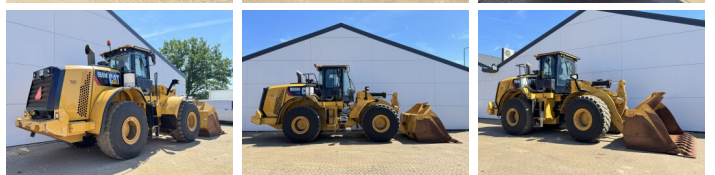

Caterpillar

Caterpillar 966MXE

BOSS

MACHINERY

€ 57.500excl.

Annee de construction **2015**
Numero de reference **BM007633**
Heures **10.182**

Algemeen

Type 966MXE
Emplacement Veldhoven, Netherlands
Certificaat CE + EPA

Description Available at Boss Machinery! This Caterpillar 966MXE Wheel Loader from 2015 has an engine power of 250 kW and counts 10182 operational hours. The total weight of this Caterpillar 966MXE is 24000 kg and the dimensions are 9.37 x 3.10 x 3.58. Furthermore, this 966MXE is equipped with Electrical Mirrors, Bluetooth, Radio, Climate Control, climatiseur, Heated Seat, Camera, Graissage centralisé. The Caterpillar Wheel Loader also has a CE + EPA marking. Do you want more information or do you want to try the Caterpillar 966MXE at our yard? Please let us know.

Maten / Gewichten

Dimensions L*L*H 9.37 x 3.10 x 3.58
Poids 24000

Technische informatie

German Machine
Configurations de lecteur 4x4

Motor informatie

Moteur marque Caterpillar
Moteur type C9.3
Cylindres 6
Turbo
Puissance dans kW 250

Banden / Rupsen

30% 20% 26.5R25