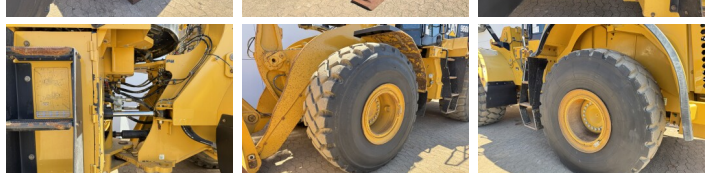

Caterpillar

Caterpillar 966MXE

BOSS

MACHINERY

€ 57.500excl.

Annee de construction **2015**
Numero de reference **BM007633**
Heures **10.182**

Algemeen

Type 966MXE
Emplacement Veldhoven, Netherlands
Certificaat CE + EPA

Description Available at Boss Machinery! This Caterpillar 966MXE Wheel Loader from 2015 has an engine power of 250 kW and counts 10182 operational hours. The total weight of this Caterpillar 966MXE is 24000 kg and the dimensions are 9.37 x 3.10 x 3.58. Furthermore, this 966MXE is equipped with Electrical Mirrors, Bluetooth, Radio, Climate Control, climatiseur, Heated Seat, Camera, Graissage centralisé. The Caterpillar Wheel Loader also has a CE + EPA marking. Do you want more information or do you want to try the Caterpillar 966MXE at our yard? Please let us know.

Maten / Gewichten

Dimensions L*L*H 9.37 x 3.10 x 3.58
Poids 24000

Technische informatie

German Machine
Configurations de lecteur 4x4

Motor informatie

Moteur marque Caterpillar
Moteur type C9.3
Cylindres 6
Turbo
Puissance dans kW 250

Banden / Rupsen

30% 20% 26.5R25