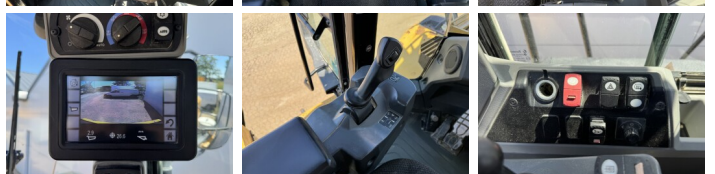

Caterpillar

Caterpillar 966MXE

BOSS

MACHINERY

€ 57.500excl.

Annee de construction **2015**
Numero de reference **BM007633**
Heures **10.182**

Algemeen

Type 966MXE
Emplacement Veldhoven, Netherlands
Certificaat CE + EPA

Description Available at Boss Machinery! This Caterpillar 966MXE Wheel Loader from 2015 has an engine power of 250 kW and counts 10182 operational hours. The total weight of this Caterpillar 966MXE is 24000 kg and the dimensions are 9.37 x 3.10 x 3.58. Furthermore, this 966MXE is equipped with Electrical Mirrors, Bluetooth, Radio, Climate Control, climatiseur, Heated Seat, Camera, Graissage centralisé. The Caterpillar Wheel Loader also has a CE + EPA marking. Do you want more information or do you want to try the Caterpillar 966MXE at our yard? Please let us know.

Maten / Gewichten

Dimensions L*L*H 9.37 x 3.10 x 3.58
Poids 24000

Technische informatie

German Machine
Configurations de lecteur 4x4

Motor informatie

Moteur marque Caterpillar
Moteur type C9.3
Cylindres 6
Turbo
Puissance dans kW 250

Banden / Rupsen

30% 20% 26.5R25