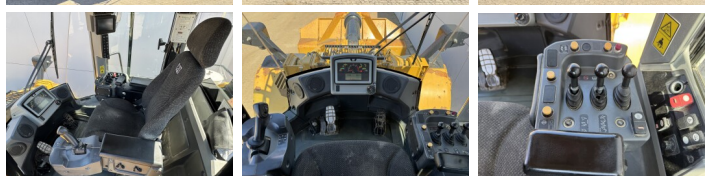

Caterpillar

Caterpillar 966MXE

BOSS

MACHINERY

€ 57.500excl.

Annee de construction **2015**
Numero de reference **BM007633**
Heures **10.182**

Algemeen

Type 966MXE
Emplacement Veldhoven, Netherlands
Certificaat CE + EPA

Description Available at Boss Machinery! This Caterpillar 966MXE Wheel Loader from 2015 has an engine power of 250 kW and counts 10182 operational hours. The total weight of this Caterpillar 966MXE is 24000 kg and the dimensions are 9.37 x 3.10 x 3.58. Furthermore, this 966MXE is equipped with Electrical Mirrors, Bluetooth, Radio, Climate Control, climatiseur, Heated Seat, Camera, Graissage centralisé. The Caterpillar Wheel Loader also has a CE + EPA marking. Do you want more information or do you want to try the Caterpillar 966MXE at our yard? Please let us know.

Maten / Gewichten

Dimensions L*L*H 9.37 x 3.10 x 3.58
Poids 24000

Technische informatie

German Machine
Configurations de lecteur 4x4

Motor informatie

Moteur marque Caterpillar
Moteur type C9.3
Cylindres 6
Turbo
Puissance dans kW 250

Banden / Rupsen

30% 20% 26.5R25