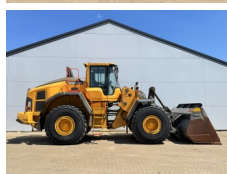

Volvo

Volvo L150H

BOSS
MACHINERY

Annee de construction **2020**
Numero de reference **BM007815**
Heures **15.452**

Algemeen

Type L150H
Emplacement Veldhoven, Netherlands
Certificaat CE

Description Available at Boss Machinery! This Volvo L150H Wheel Loader from 2020 has an engine power of 223 kW and counts 15452 operational hours. The total weight of this Volvo L150H is 26100 kg and the dimensions are 8.86 x 3.01 x 3.54. Furthermore, this L150H is equipped with Radio, Bluetooth, Electrical Mirrors, climatiseur, Climate Control, Graissage centralisé. The Volvo Wheel Loader also has a CE marking. Do you want more information or do you want to try the Volvo L150H at our yard? Please let us know.

Maten / Gewichten

Dimensions L*L*H 8.86 x 3.01 x 3.54
Poids 26100

Technische informatie

German Machine
Configurations de lecteur 4x4

Motor informatie

Moteur marque Volvo
Moteur type D13J
Cylindres 6
Turbo
Puissance dans kW 223