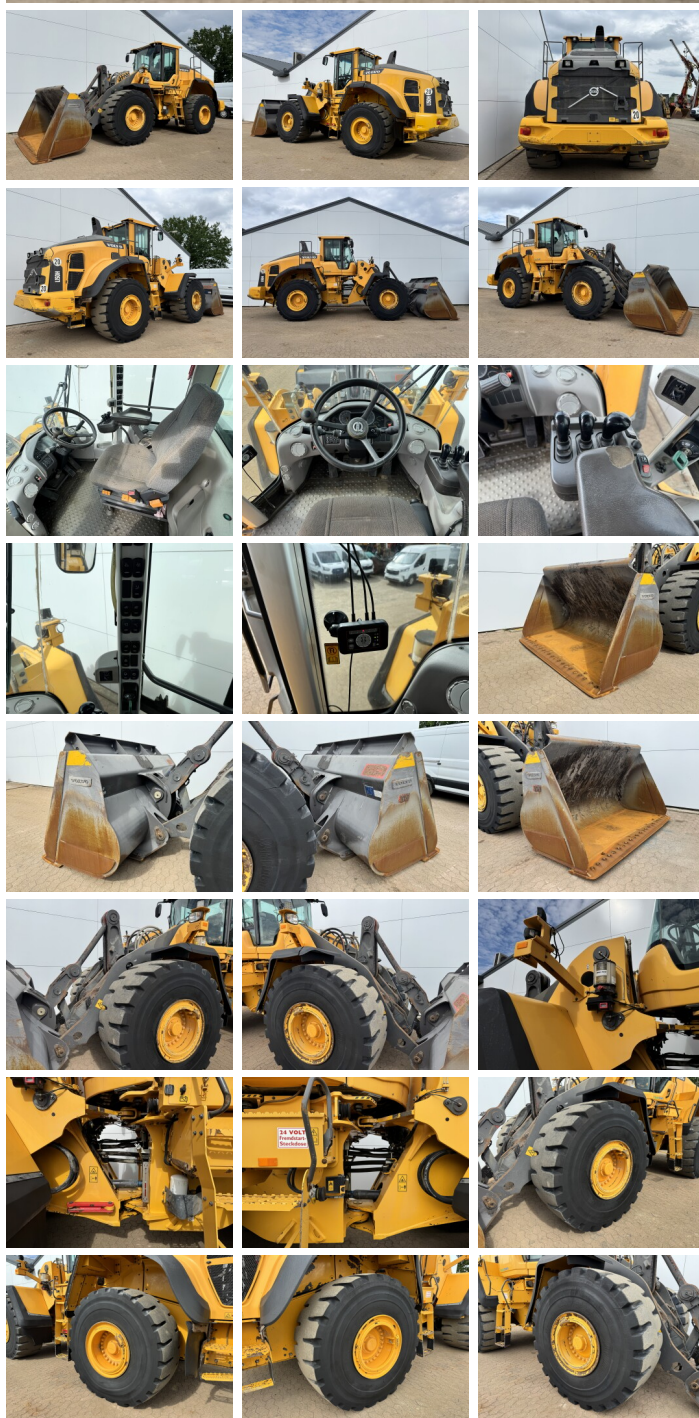

Volvo

Volvo L150H

€ 102.500excl.

Annee de construction **2016**
Numero de reference **BM007805**
Heures **11.430**

Algemeen

Type L150H
Emplacement Veldhoven, Netherlands
Certificaat CE

Description Available at Boss Machinery! This Volvo L150H Wheel Loader from 2016 has an engine power of 220 kW and counts 11430 operational hours. The total weight of this Volvo L150H is 26100 kg and the dimensions are 8.62 x 3.03 x 3.53. Furthermore, this L150H is equipped with Electrical Mirrors, climatiseur, Climate Control, Radio, Bluetooth, Graissage centralisé. The Volvo Wheel Loader also has a CE marking. Do you want more information or do you want to try the Volvo L150H at our yard? Please let us know.

Maten / Gewichten

Poids 26100
Dimensions L*L*H 8.62 x 3.03 x 3.53

Technische informatie

German Machine
Configurations de lecteur 4x4

Motor informatie

Moteur marque Volvo
Moteur type D13J
Cylindres 6
Turbo
Puissance dans kW 220

Banden / Rupsen

60% 60% 26.5R25
40% 40% 26.5R25

BOSS

MACHINERY