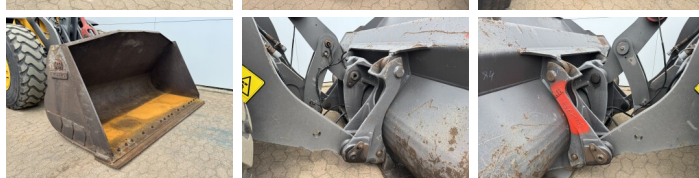

Volvo

Volvo L90H

€ 74.500excl.

Annee de construction **2018**
Numero de reference **BM007811**
Heures **14.124**

Algemeen

Type **L90H**
Emplacement **Veldhoven, Netherlands**
Certificaat **CE**

Description

Available at Boss Machinery! This Volvo L90H Wheel Loader from 2018 has an engine power of 120 kW and counts 14124 operational hours. The total weight of this Volvo L90H is 17000 kg and the dimensions are 7.87 x 2.75 x 3.30. Furthermore, this L90H is equipped with Heated Seat, climatiseur, Radio, Climate Control, Attache rapide pour godet, Camera. The Volvo Wheel Loader also has a CE marking. Do you want more information or do you want to try the Volvo L90H at our yard? Please let us know.

Maten / Gewichten

Poids **17000**
Dimensions L*L*H **7.87 x 2.75 x 3.30**

Technische informatie

German Machine
Configurations de lecteur **4x4**

Motor informatie

Moteur marque **Volvo**
Moteur type **D6J**
Cylindres **6**
Turbo
Puissance dans kW **120**

Banden / Rupsen

70% 70% **20.5R25**
70% 70% **20.5R25**

BOSS

MACHINERY

Opties

Heated Seat

climatiseur

Radio

Climate Control

Attache rapide pour godet

Camera