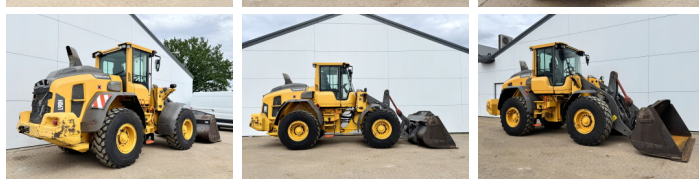

Volvo

Volvo L90H

€ 74.500excl.

Annee de construction **2018**
Numero de reference **BM007811**
Heures **14.124**

Algemeen

Type **L90H**
Emplacement **Veldhoven, Netherlands**
Certificaat **CE**

Description

Available at Boss Machinery! This Volvo L90H Wheel Loader from 2018 has an engine power of 120 kW and counts 14124 operational hours. The total weight of this Volvo L90H is 17000 kg and the dimensions are 7.87 x 2.75 x 3.30. Furthermore, this L90H is equipped with Heated Seat, climatiseur, Radio, Climate Control, Attache rapide pour godet, Camera. The Volvo Wheel Loader also has a CE marking. Do you want more information or do you want to try the Volvo L90H at our yard? Please let us know.

Maten / Gewichten

Poids **17000**
Dimensions L*L*H **7.87 x 2.75 x 3.30**

Technische informatie

German Machine
Configurations de lecteur **4x4**

Motor informatie

Moteur marque **Volvo**
Moteur type **D6J**
Cylindres **6**
Turbo
Puissance dans kW **120**

Banden / Rupsen

70% 70% **20.5R25**
70% 70% **20.5R25**

BOSS

MACHINERY

Opties

Heated Seat

climatiseur

Radio