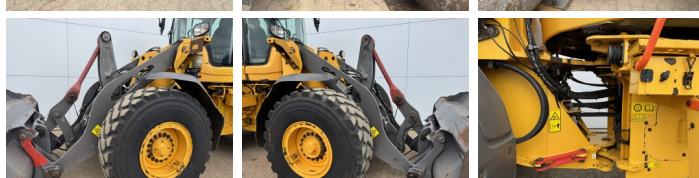

Volvo

Volvo L90H

€ 74.500excl.

Annee de construction **2018**
Numero de reference **BM007811**
Heures **14.124**

Algemeen

Type **L90H**
Emplacement **Veldhoven, Netherlands**
Certificaat **CE**

Description

Available at Boss Machinery! This Volvo L90H Wheel Loader from 2018 has an engine power of 120 kW and counts 14124 operational hours. The total weight of this Volvo L90H is 17000 kg and the dimensions are 7.87 x 2.75 x 3.30. Furthermore, this L90H is equipped with Heated Seat, climatiseur, Radio, Climate Control, Attache rapide pour godet, Camera. The Volvo Wheel Loader also has a CE marking. Do you want more information or do you want to try the Volvo L90H at our yard? Please let us know.

Maten / Gewichten

Poids **17000**
Dimensions L*L*H **7.87 x 2.75 x 3.30**

Technische informatie

German Machine
Configurations de lecteur **4x4**

Motor informatie

Moteur marque **Volvo**
Moteur type **D6J**
Cylindres **6**
Turbo
Puissance dans kW **120**

Banden / Rupsen

70% 70% **20.5R25**
70% 70% **20.5R25**

BOSS

MACHINERY

Opties

Heated Seat

climatiseur

Radio

Climate Control

Attache rapide pour godet

Camera