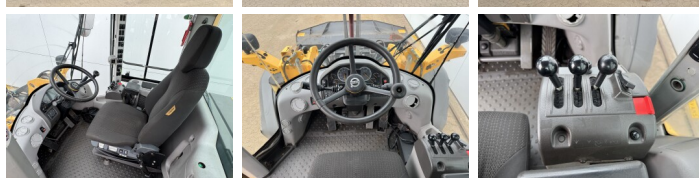

Volvo

Volvo L90H

€ 74.500excl.

Annee de construction **2018**
Numero de reference **BM007811**
Heures **14.124**

Algemeen

Type **L90H**
Emplacement **Veldhoven, Netherlands**
Certificaat **CE**

Description

Available at Boss Machinery! This Volvo L90H Wheel Loader from 2018 has an engine power of 120 kW and counts 14124 operational hours. The total weight of this Volvo L90H is 17000 kg and the dimensions are 7.87 x 2.75 x 3.30. Furthermore, this L90H is equipped with Heated Seat, climatiseur, Radio, Climate Control, Attache rapide pour godet, Camera. The Volvo Wheel Loader also has a CE marking. Do you want more information or do you want to try the Volvo L90H at our yard? Please let us know.

Maten / Gewichten

Poids **17000**
Dimensions L*L*H **7.87 x 2.75 x 3.30**

Technische informatie

German Machine
Configurations de lecteur **4x4**

Motor informatie

Moteur marque **Volvo**
Moteur type **D6J**
Cylindres **6**
Turbo
Puissance dans kW **120**

Banden / Rupsen

70% 70% **20.5R25**
70% 70% **20.5R25**

BOSS

MACHINERY

Opties

Heated Seat

climatiseur

Radio

Climate Control

Attache rapide pour godet

Camera