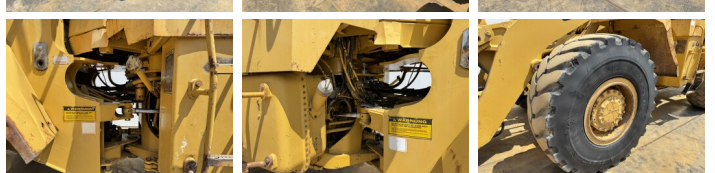

Caterpillar

Caterpillar 950E

BOSS
MACHINERY

€ 59.500excl.

Annee de construction **1988**
Numero de reference **BM007435**
Heures **15.667**

Algemeen

Type 950E
Emplacement Veldhoven, Netherlands
Certificaat CE

Description Available at Boss Machinery! This Caterpillar 950E Wheel Loader from 1988 has an engine power of 119 kW and counts 15667 operational hours. The total weight of this Caterpillar 950E is 15570 kg and the dimensions are 7.96 x 2.75 x 3.49. Furthermore, this 950E is equipped with Radio, Attache rapide pour godet. The Caterpillar Wheel Loader also has a CE marking. Do you want more information or do you want to try the Caterpillar 950E at our yard? Please let us know.

Maten / Gewichten

Dimensions L*L*H 7.96 x 2.75 x 3.49
Poids 15570

Technische informatie

German Machine
Configurations de lecteur 4x4

Motor informatie

Moteur marque Caterpillar
Moteur type 3304DI
Cylindres 4
Turbo
Puissance dans kW 119

Banden / Rupsen

40% 30% 20.5R25
20% 20% 20.5R25