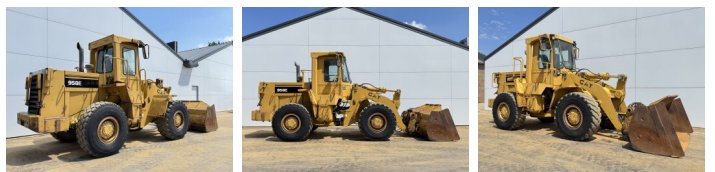

Caterpillar

Caterpillar 950E

BOSS
MACHINERY

€ 59.500excl.

Annee de construction **1988**
Numero de reference **BM007435**
Heures **15.667**

Algemeen

Type 950E
Emplacement Veldhoven, Netherlands
Certificaat CE

Description Available at Boss Machinery! This Caterpillar 950E Wheel Loader from 1988 has an engine power of 119 kW and counts 15667 operational hours. The total weight of this Caterpillar 950E is 15570 kg and the dimensions are 7.96 x 2.75 x 3.49. Furthermore, this 950E is equipped with Radio, Attache rapide pour godet. The Caterpillar Wheel Loader also has a CE marking. Do you want more information or do you want to try the Caterpillar 950E at our yard? Please let us know.

Maten / Gewichten

Dimensions L*L*H 7.96 x 2.75 x 3.49
Poids 15570

Technische informatie

German Machine
Configurations de lecteur 4x4

Motor informatie

Moteur marque Caterpillar
Moteur type 3304DI
Cylindres 4
Turbo
Puissance dans kW 119

Banden / Rupsen

40% 30% 20.5R25
20% 20% 20.5R25