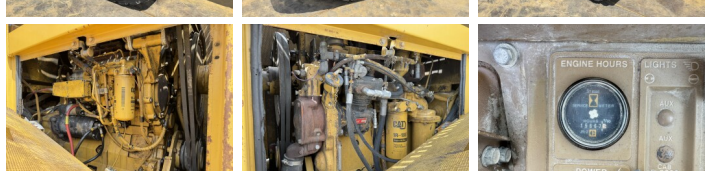

Caterpillar

Caterpillar 950E

BOSS
MACHINERY

€ 59.500excl.

Annee de construction **1988**
Numero de reference **BM007435**
Heures **15.667**

Algemeen

Type 950E
Emplacement Veldhoven, Netherlands
Certificaat CE

Description Available at Boss Machinery! This Caterpillar 950E Wheel Loader from 1988 has an engine power of 119 kW and counts 15667 operational hours. The total weight of this Caterpillar 950E is 15570 kg and the dimensions are 7.96 x 2.75 x 3.49. Furthermore, this 950E is equipped with Radio, Attache rapide pour godet. The Caterpillar Wheel Loader also has a CE marking. Do you want more information or do you want to try the Caterpillar 950E at our yard? Please let us know.

Maten / Gewichten

Dimensions L*L*H 7.96 x 2.75 x 3.49
Poids 15570

Technische informatie

German Machine
Configurations de lecteur 4x4

Motor informatie

Moteur marque Caterpillar
Moteur type 3304DI
Cylindres 4
Turbo
Puissance dans kW 119

Banden / Rupsen

40% 30% 20.5R25
20% 20% 20.5R25