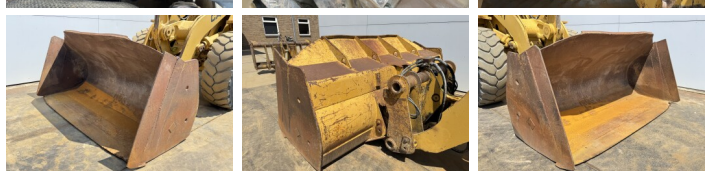

Caterpillar

Caterpillar 950E

BOSS
MACHINERY

€ 59.500excl.

Annee de construction **1988**
Numero de reference **BM007435**
Heures **15.667**

Algemeen

Type 950E
Emplacement Veldhoven, Netherlands
Certificaat CE

Description Available at Boss Machinery! This Caterpillar 950E Wheel Loader from 1988 has an engine power of 119 kW and counts 15667 operational hours. The total weight of this Caterpillar 950E is 15570 kg and the dimensions are 7.96 x 2.75 x 3.49. Furthermore, this 950E is equipped with Radio, Attache rapide pour godet. The Caterpillar Wheel Loader also has a CE marking. Do you want more information or do you want to try the Caterpillar 950E at our yard? Please let us know.

Maten / Gewichten

Dimensions L*L*H 7.96 x 2.75 x 3.49
Poids 15570

Technische informatie

German Machine
Configurations de lecteur 4x4

Motor informatie

Moteur marque Caterpillar
Moteur type 3304DI
Cylindres 4
Turbo
Puissance dans kW 119

Banden / Rupsen

40% 30% 20.5R25
20% 20% 20.5R25