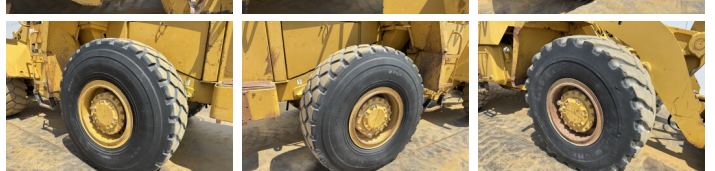

Caterpillar

Caterpillar 950E

BOSS
MACHINERY

€ 59.500excl.

Annee de construction **1988**
Numero de reference **BM007435**
Heures **15.667**

Algemeen

Type 950E
Emplacement Veldhoven, Netherlands
Certificaat CE

Description Available at Boss Machinery! This Caterpillar 950E Wheel Loader from 1988 has an engine power of 119 kW and counts 15667 operational hours. The total weight of this Caterpillar 950E is 15570 kg and the dimensions are 7.96 x 2.75 x 3.49. Furthermore, this 950E is equipped with Radio, Attache rapide pour godet. The Caterpillar Wheel Loader also has a CE marking. Do you want more information or do you want to try the Caterpillar 950E at our yard? Please let us know.

Maten / Gewichten

Dimensions L*L*H 7.96 x 2.75 x 3.49
Poids 15570

Technische informatie

German Machine
Configurations de lecteur 4x4

Motor informatie

Moteur marque Caterpillar
Moteur type 3304DI
Cylindres 4
Turbo
Puissance dans kW 119

Banden / Rupsen

40% 30% 20.5R25
20% 20% 20.5R25