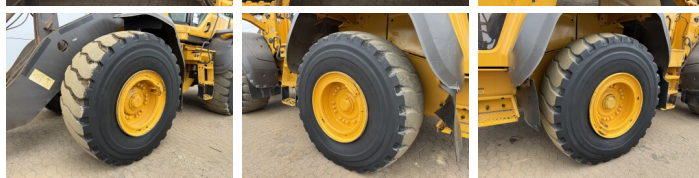

Volvo

Volvo L110H

€ 59.500excl.

Annee de construction **2015**
Numero de reference **BM007514**
Heures **17.731**

Algemeen

Type L110H
Emplacement Veldhoven, Netherlands
Certificaat CE

Description Available at Boss Machinery! This Volvo L110H Wheel Loader from 2015 has an engine power of 190 kW and counts 17731 operational hours. The total weight of this Volvo L110H is 20700 kg and the dimensions are 8.55 x 2.81 x 3.34. Furthermore, this L110H is equipped with Heated Seat, Bluetooth, Climate Control, climatiseur, Radio, Camera, Graissage centralisé. The Volvo Wheel Loader also has a CE marking. Do you want more information or do you want to try the Volvo L110H at our yard? Please let us know.

Maten / Gewichten

Dimensions L*L*H 8.55 x 2.81 x 3.34
Poids 20700

Technische informatie

Configurations de lecteur 4x4

Motor informatie

Moteur marque Volvo
Moteur type D8J
Cylindres 6
Turbo
Puissance dans kW 190

Banden / Rupsen

Opties