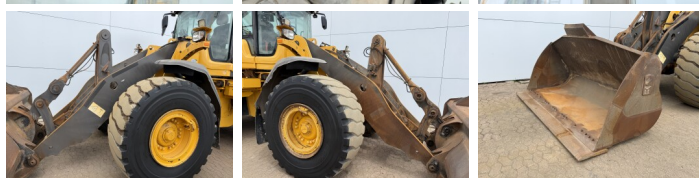

Volvo

Volvo L110H

€ 59.500excl.

Annee de construction **2015**
Numero de reference **BM007514**
Heures **17.731**

Algemeen

Type L110H
Emplacement Veldhoven, Netherlands
Certificaat CE

Description Available at Boss Machinery! This Volvo L110H Wheel Loader from 2015 has an engine power of 190 kW and counts 17731 operational hours. The total weight of this Volvo L110H is 20700 kg and the dimensions are 8.55 x 2.81 x 3.34. Furthermore, this L110H is equipped with Heated Seat, Bluetooth, Climate Control, climatiseur, Radio, Camera, Graissage centralisé. The Volvo Wheel Loader also has a CE marking. Do you want more information or do you want to try the Volvo L110H at our yard? Please let us know.

Maten / Gewichten

Dimensions L*L*H 8.55 x 2.81 x 3.34
Poids 20700

Technische informatie

Configurations de lecteur 4x4

Motor informatie

Moteur marque Volvo
Moteur type D8J
Cylindres 6
Turbo
Puissance dans kW 190

Banden / Rupsen

Opties