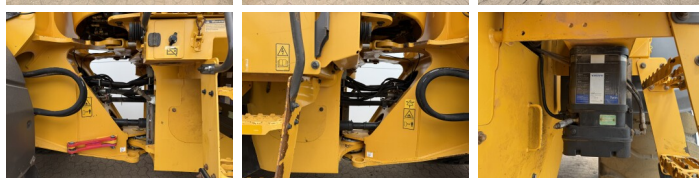

Volvo

Volvo L110H

€ 59.500excl.

Annee de construction **2015**
Numero de reference **BM007514**
Heures **17.731**

Algemeen

Type L110H
Emplacement Veldhoven, Netherlands
Certificaat CE

Description Available at Boss Machinery! This Volvo L110H Wheel Loader from 2015 has an engine power of 190 kW and counts 17731 operational hours. The total weight of this Volvo L110H is 20700 kg and the dimensions are 8.55 x 2.81 x 3.34. Furthermore, this L110H is equipped with Heated Seat, Bluetooth, Climate Control, climatiseur, Radio, Camera, Graissage centralisé. The Volvo Wheel Loader also has a CE marking. Do you want more information or do you want to try the Volvo L110H at our yard? Please let us know.

Maten / Gewichten

Dimensions L*L*H 8.55 x 2.81 x 3.34
Poids 20700

Technische informatie

Configurations de lecteur 4x4

Motor informatie

Moteur marque Volvo
Moteur type D8J
Cylindres 6
Turbo
Puissance dans kW 190

Banden / Rupsen

Opties