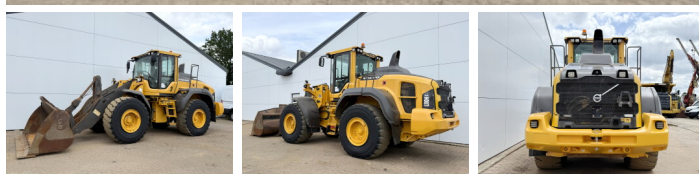

Volvo

Volvo L110H

€ 59.500excl.

Annee de construction **2015**
Numero de reference **BM007514**
Heures **17.731**

Algemeen

Type L110H
Emplacement Veldhoven, Netherlands
Certificaat CE

Description Available at Boss Machinery! This Volvo L110H Wheel Loader from 2015 has an engine power of 190 kW and counts 17731 operational hours. The total weight of this Volvo L110H is 20700 kg and the dimensions are 8.55 x 2.81 x 3.34. Furthermore, this L110H is equipped with Heated Seat, Bluetooth, Climate Control, climatiseur, Radio, Camera, Graissage centralisé. The Volvo Wheel Loader also has a CE marking. Do you want more information or do you want to try the Volvo L110H at our yard? Please let us know.

Maten / Gewichten

Dimensions L*L*H 8.55 x 2.81 x 3.34
Poids 20700

Technische informatie

Configurations de lecteur 4x4

Motor informatie

Moteur marque Volvo
Moteur type D8J
Cylindres 6
Turbo
Puissance dans kW 190

Banden / Rupsen

Opties