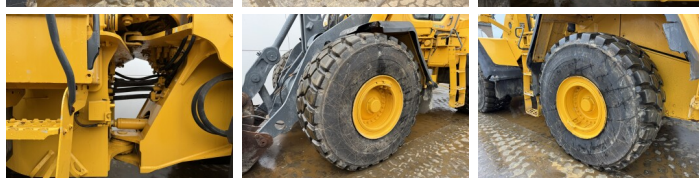

Volvo

Volvo L150H

BOSS
MACHINERY

€ 92.500excl.

Annee de construction **2015**
Numero de reference **BM007767**
Heures **10.395**

Algemeen

Type L150H
Emplacement Veldhoven, Netherlands
Certificaat CE

Description Available at Boss Machinery! This Volvo L150H Wheel Loader from 2015 has an engine power of 220 kW and counts 10395 operational hours. The total weight of this Volvo L150H is 26100 kg and the dimensions are 9.09 x 3.23 x 3.59. Furthermore, this L150H is equipped with 3rd Function , Climate Control, climatiseur, Radio, Camera, Electrical Mirrors, Bluetooth. The Volvo Wheel Loader also has a CE marking. Do you want more information or do you want to try the Volvo L150H at our yard? Please let us know.

Banden / Rupsen

50% 50% 26.5R25
50% 50% 26.5R25

Opties

3rd Function

Climate Control

climatiseur

Radio

Camera