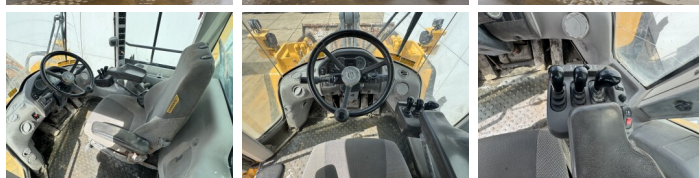

Volvo

Volvo L150H

BOSS
MACHINERY

€ 92.500excl.

Annee de construction **2015**
Numero de reference **BM007767**
Heures **10.395**

Algemeen

Type L150H
Emplacement Veldhoven, Netherlands
Certificaat CE

Description Available at Boss Machinery! This Volvo L150H Wheel Loader from 2015 has an engine power of 220 kW and counts 10395 operational hours. The total weight of this Volvo L150H is 26100 kg and the dimensions are 9.09 x 3.23 x 3.59. Furthermore, this L150H is equipped with 3rd Function , Climate Control, climatiseur, Radio, Camera, Electrical Mirrors, Bluetooth. The Volvo Wheel Loader also has a CE marking. Do you want more information or do you want to try the Volvo L150H at our yard? Please let us know.

Maten / Gewichten

Dimensions L*L*H 9.09 x 3.23 x 3.59
Poids 26100

Technische informatie

Configurations de lecteur 4x4

Motor informatie

Moteur marque Volvo
Moteur type D13J
Cylindres 6
Turbo
Puissance dans kW 220

Banden / Rupsen

50% 50% 26.5R25
50% 50% 26.5R25

Opties

3rd Function

Climate Control

climatiseur

Radio

Camera