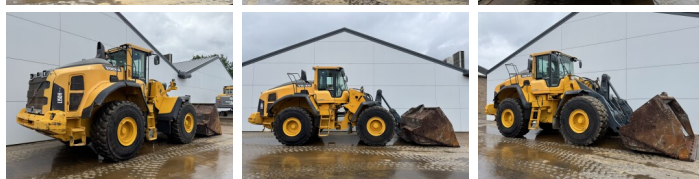

Volvo

Volvo L150H

BOSS
MACHINERY

€ 92.500excl.

Annee de construction **2015**
Numero de reference **BM007767**
Heures **10.395**

Algemeen

Type L150H
Emplacement Veldhoven, Netherlands
Certificaat CE

Description Available at Boss Machinery! This Volvo L150H Wheel Loader from 2015 has an engine power of 220 kW and counts 10395 operational hours. The total weight of this Volvo L150H is 26100 kg and the dimensions are 9.09 x 3.23 x 3.59. Furthermore, this L150H is equipped with 3rd Function , Climate Control, climatiseur, Radio, Camera, Electrical Mirrors, Bluetooth. The Volvo Wheel Loader also has a CE marking. Do you want more information or do you want to try the Volvo L150H at our yard? Please let us know.

Maten / Gewichten

Dimensions L*L*H 9.09 x 3.23 x 3.59
Poids 26100

Technische informatie

Configurations de lecteur 4x4

Motor informatie

Moteur marque Volvo
Moteur type D13J
Cylindres 6
Turbo
Puissance dans kW 220

Banden / Rupsen

50% 50% 26.5R25
50% 50% 26.5R25

Opties

3rd Function

Climate Control

climatiseur

Radio

Camera