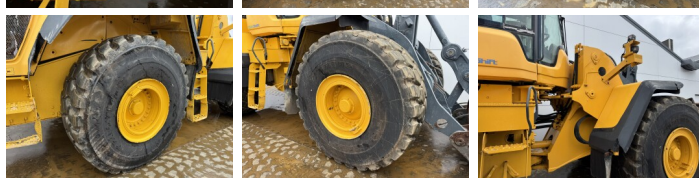

Volvo

Volvo L150H

BOSS
MACHINERY

€ 92.500excl.

Annee de construction **2015**
Numero de reference **BM007767**
Heures **10.395**

Algemeen

Type L150H
Emplacement Veldhoven, Netherlands
Certificaat CE

Description Available at Boss Machinery! This Volvo L150H Wheel Loader from 2015 has an engine power of 220 kW and counts 10395 operational hours. The total weight of this Volvo L150H is 26100 kg and the dimensions are 9.09 x 3.23 x 3.59. Furthermore, this L150H is equipped with 3rd Function , Climate Control, climatiseur, Radio, Camera, Electrical Mirrors, Bluetooth. The Volvo Wheel Loader also has a CE marking. Do you want more information or do you want to try the Volvo L150H at our yard? Please let us know.

Maten / Gewichten

Dimensions L*L*H 9.09 x 3.23 x 3.59
Poids 26100

Technische informatie

Configurations de lecteur 4x4

Motor informatie

Moteur marque Volvo
Moteur type D13J
Cylindres 6
Turbo
Puissance dans kW 220

Banden / Rupsen

50% 50% 26.5R25
50% 50% 26.5R25

Opties

3rd Function

Climate Control

climatiseur

Radio

Camera