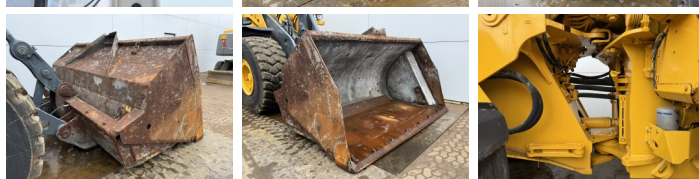

Volvo

Volvo L150H

BOSS
MACHINERY

€ 92.500excl.

Annee de construction **2015**
Numero de reference **BM007767**
Heures **10.395**

Algemeen

Type L150H
Emplacement Veldhoven, Netherlands
Certificaat CE

Description Available at Boss Machinery! This Volvo L150H Wheel Loader from 2015 has an engine power of 220 kW and counts 10395 operational hours. The total weight of this Volvo L150H is 26100 kg and the dimensions are 9.09 x 3.23 x 3.59. Furthermore, this L150H is equipped with 3rd Function , Climate Control, climatiseur, Radio, Camera, Electrical Mirrors, Bluetooth. The Volvo Wheel Loader also has a CE marking. Do you want more information or do you want to try the Volvo L150H at our yard? Please let us know.

Maten / Gewichten

Dimensions L*L*H 9.09 x 3.23 x 3.59
Poids 26100

Technische informatie

Configurations de lecteur 4x4

Motor informatie

Moteur marque Volvo
Moteur type D13J
Cylindres 6
Turbo
Puissance dans kW 220

Banden / Rupsen

50% 50% 26.5R25
50% 50% 26.5R25

Opties

3rd Function

Climate Control

climatiseur

Radio

Camera