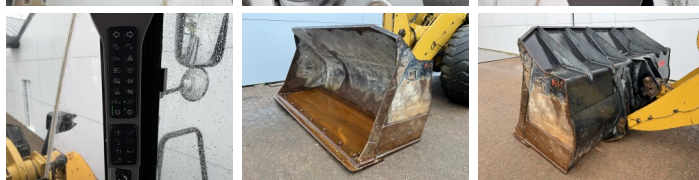

Caterpillar

Caterpillar 950K

BOSS

MACHINERY

€ 45.000excl.

Annee de construction **2013**
Numero de reference **BM007779**
Heures **12.385**

Algemeen

Type **950K**
Emplacement **Veldhoven, Netherlands**
Certificaat **CE + EPA**

Description

Available at Boss Machinery! This Caterpillar 950K Wheel Loader from 2013 has an engine power of 172 kW and counts 12385 operational hours. The total weight of this Caterpillar 950K is 19800 kg and the dimensions are 8.68 x 2.95 x 3.44. Furthermore, this 950K is equipped with Heated Seat, Camera, Electrical Mirrors, Bluetooth, Radio, Climate Control, climatiseur, Graissage centralisé. The Caterpillar Wheel Loader also has a CE + EPA marking. Do you want more information or do you want to try the Caterpillar 950K at our yard? Please let us know.

Maten / Gewichten

Poids **19800**
Dimensions L*L*H **8.68 x 2.95 x 3.44**

Technische informatie

German Machine
Configurations de lecteur **4x4**

Motor informatie

Moteur marque **Caterpillar**
Moteur type **C7.1**
Cylindres **6**
Turbo
Puissance dans kW **172**

Banden / Rupsen

10% 10% **23.5R25**