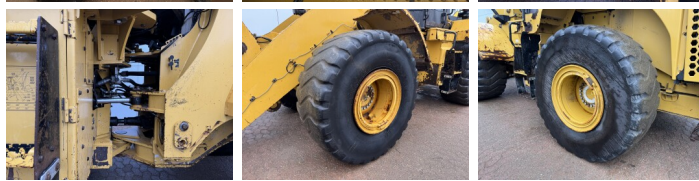

Caterpillar

Caterpillar 950K

BOSS

MACHINERY

€ 45.000excl.

Annee de construction **2013**
Numero de reference **BM007779**
Heures **12.385**

Algemeen

Type **950K**
Emplacement **Veldhoven, Netherlands**
Certificaat **CE + EPA**

Description

Available at Boss Machinery! This Caterpillar 950K Wheel Loader from 2013 has an engine power of 172 kW and counts 12385 operational hours. The total weight of this Caterpillar 950K is 19800 kg and the dimensions are 8.68 x 2.95 x 3.44. Furthermore, this 950K is equipped with Heated Seat, Camera, Electrical Mirrors, Bluetooth, Radio, Climate Control, climatiseur, Graissage centralisé. The Caterpillar Wheel Loader also has a CE + EPA marking. Do you want more information or do you want to try the Caterpillar 950K at our yard? Please let us know.

Maten / Gewichten

Poids **19800**
Dimensions L*L*H **8.68 x 2.95 x 3.44**

Technische informatie

German Machine
Configurations de lecteur **4x4**

Motor informatie

Moteur marque **Caterpillar**
Moteur type **C7.1**
Cylindres **6**
Turbo
Puissance dans kW **172**

Banden / Rupsen

10% 10% **23.5R25**