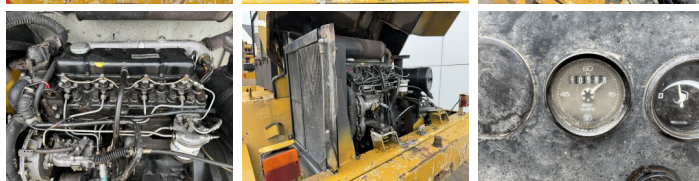

Caterpillar

Caterpillar Zeppelin ZL10B

BOSS
MACHINERY

€ 14.000excl.

Annee de construction **1992**
Numero de reference **BM007444**
Heures **10.566**

Algemeen

Type Zeppelin ZL10B
Emplacement Veldhoven, Netherlands
Available at Boss Machinery! This Caterpillar Zeppelin ZL10B Wheel Loader from 1992 has an engine power of 47 kW and counts 10566 operational hours. The total weight of this Caterpillar Zeppelin ZL10B is 6300 kg and the dimensions are 6.11 x 2.10 x 2.85. Furthermore, this Zeppelin ZL10B is equipped with Attache rapide pour godet. Do you want more information or do you want to try the Caterpillar Zeppelin ZL10B at our yard? Please let us know.

Maten / Gewichten

Poids 6300
Dimensions L*L*H 6.11 x 2.10 x 2.85

Technische informatie

Configurations de lecteur 4x4

Motor informatie

Moteur marque Perkins
Cylindres 4
Turbo
Puissance dans kW 47

Banden / Rupsen

25% 25% 425/75R20
25% 25% 425/75R20