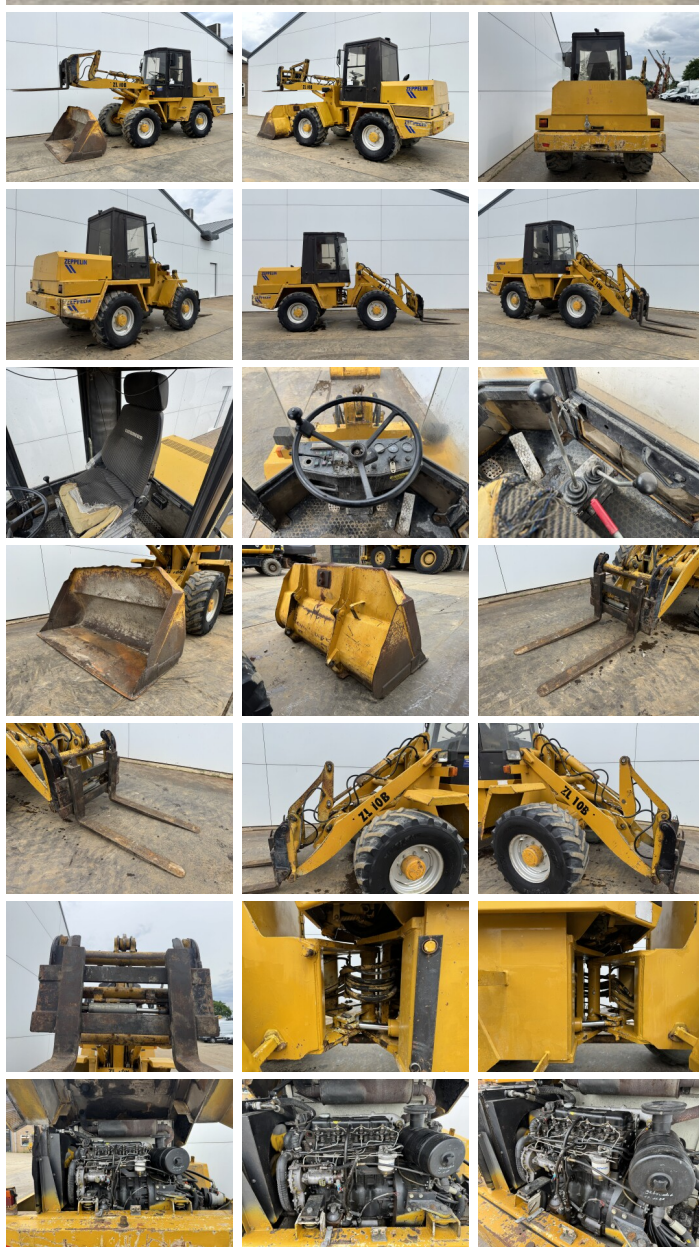

Caterpillar

Caterpillar Zeppelin ZL10B

BOSS
MACHINERY

€ 14.000excl.

Annee de construction **1992**
Numero de reference **BM007444**
Heures **10.566**

Algemeen

Type Zeppelin ZL10B
Emplacement Veldhoven, Netherlands
Available at Boss Machinery! This Caterpillar Zeppelin ZL10B Wheel Loader from 1992 has an engine power of 47 kW and counts 10566 operational hours. The total weight of this Caterpillar Zeppelin ZL10B is 6300 kg and the dimensions are 6.11 x 2.10 x 2.85. Furthermore, this Zeppelin ZL10B is equipped with Attache rapide pour godet. Do you want more information or do you want to try the Caterpillar Zeppelin ZL10B at our yard? Please let us know.

Maten / Gewichten

Poids 6300
Dimensions L*L*H 6.11 x 2.10 x 2.85

Technische informatie

Configurations de lecteur 4x4

Motor informatie

Moteur marque Perkins
Cylindres 4
Turbo
Puissance dans kW 47

Banden / Rupsen

25% 25% 425/75R20
25% 25% 425/75R20

Opties

Attache rapide pour godet