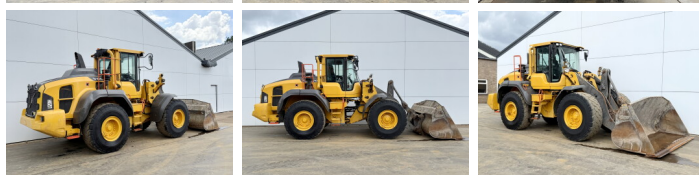

Volvo

Volvo L120H

BOSS
MACHINERY

€ 69.500excl.

Annee de construction **2018**
Numero de reference **BM007178**
Heures **13.185**

Algemeen

Type L120H
Emplacement Veldhoven, Netherlands
Certificaat CE

Description Available at Boss Machinery! This Volvo L120H Wheel Loader from 2018 has an engine power of 203 kW and counts 13185 operational hours. The total weight of this Volvo L120H is 21600 kg and the dimensions are 8.22 x 3.00 x 3.66. Furthermore, this L120H is equipped with Radio, Electrical Mirrors, Bluetooth, Attache rapide pour godet, Climate Control, climatiseur, Heated Seat, Camera. The Volvo Wheel Loader also has a CE marking. Do you want more information or do you want to try the Volvo L120H at our yard? Please let us know.

Maten / Gewichten

Dimensions L*L*H 8.22 x 3.00 x 3.66
Poids 21600

Technische informatie

Configurations de lecteur 4x4

Motor informatie

Moteur marque Volvo
Moteur type D8J
Cylindres 6
Turbo
Puissance dans kW 203

Banden / Rupsen

30% 30% 23.5R25
30% 30% 23.5R25