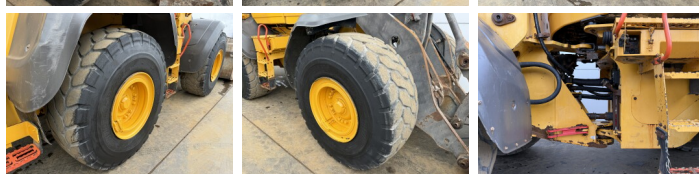

## Algemeen

Type L120H  
Emplacement Veldhoven, Netherlands  
Certificaat CE

Description Available at Boss Machinery! This Volvo L120H Wheel Loader from 2018 has an engine power of 203 kW and counts 13185 operational hours. The total weight of this Volvo L120H is 21600 kg and the dimensions are 8.22 x 3.00 x 3.66. Furthermore, this L120H is equipped with Radio, Electrical Mirrors, Bluetooth, Attache rapide pour godet, Climate Control, climatiseur, Heated Seat, Camera. The Volvo Wheel Loader also has a CE marking. Do you want more information or do you want to try the Volvo L120H at our yard? Please let us know.

## Banden / Rupsen

30% 30% 23.5R25  
30% 30% 23.5R25