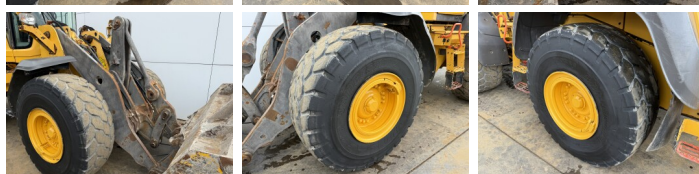

## Algemeen

Type L120H  
Emplacement Veldhoven, Netherlands  
Certificaat CE

Description Available at Boss Machinery! This Volvo L120H Wheel Loader from 2018 has an engine power of 203 kW and counts 13185 operational hours. The total weight of this Volvo L120H is 21600 kg and the dimensions are 8.22 x 3.00 x 3.66. Furthermore, this L120H is equipped with Radio, Electrical Mirrors, Bluetooth, Attache rapide pour godet, Climate Control, climatiseur, Heated Seat, Camera. The Volvo Wheel Loader also has a CE marking. Do you want more information or do you want to try the Volvo L120H at our yard? Please let us know.

## Banden / Rupsen

30% 30% 23.5R25  
30% 30% 23.5R25