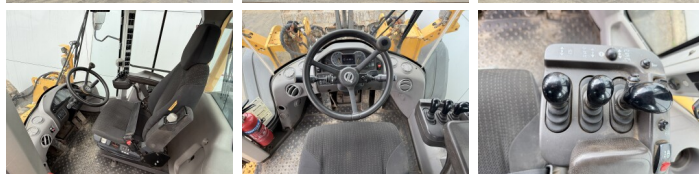

Volvo

Volvo L120H

BOSS
MACHINERY

€ 69.500excl.

Annee de construction **2018**
Numero de reference **BM007178**
Heures **13.185**

Algemeen

Type L120H
Emplacement Veldhoven, Netherlands
Certificaat CE

Description Available at Boss Machinery! This Volvo L120H Wheel Loader from 2018 has an engine power of 203 kW and counts 13185 operational hours. The total weight of this Volvo L120H is 21600 kg and the dimensions are 8.22 x 3.00 x 3.66. Furthermore, this L120H is equipped with Radio, Electrical Mirrors, Bluetooth, Attache rapide pour godet, Climate Control, climatiseur, Heated Seat, Camera. The Volvo Wheel Loader also has a CE marking. Do you want more information or do you want to try the Volvo L120H at our yard? Please let us know.

Maten / Gewichten

Dimensions L*L*H 8.22 x 3.00 x 3.66
Poids 21600

Technische informatie

Configurations de lecteur 4x4

Motor informatie

Moteur marque Volvo
Moteur type D8J
Cylindres 6
Turbo
Puissance dans kW 203

Banden / Rupsen

30% 30% 23.5R25
30% 30% 23.5R25