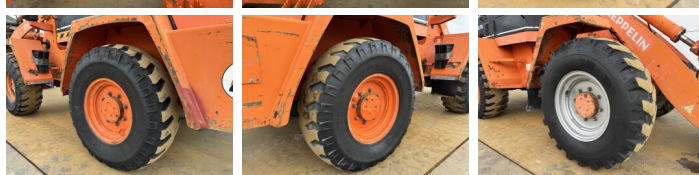

Description

Available at Boss Machinery! This Schaeff ZL110 Wheel Loader from 1998 has an engine power of 59 kW and counts 19205 operational hours. The total weight of this Schaeff ZL110 is 6300 kg and the dimensions are 5.91 x 1.98 x 2.76. Furthermore, this ZL110 is equipped with Attache rapide pour godet. The Schaeff Wheel Loader also has a CE marking. Do you want more information or do you want to try the Schaeff ZL110 at our yard? Please let us know.

Banden / Rupsen

20% 20% **375/75R20**
20% 20% **375/75R20**

Opties

Attache rapide pour godet