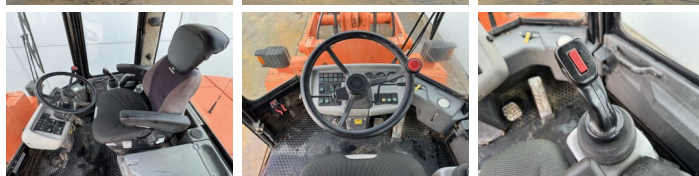

Schaeff

Schaeff ZL110

BOSS
MACHINERY

€ 14.000excl.

Annee de construction **1998**
Numero de reference **BM007445**
Heures **19.205**

Algemeen

Type **ZL110**
Emplacement **Veldhoven, Netherlands**
Certificaat **CE**

Description

Available at Boss Machinery! This Schaeff ZL110 Wheel Loader from 1998 has an engine power of 59 kW and counts 19205 operational hours. The total weight of this Schaeff ZL110 is 6300 kg and the dimensions are 5.91 x 1.98 x 2.76. Furthermore, this ZL110 is equipped with Attache rapide pour godet. The Schaeff Wheel Loader also has a CE marking. Do you want more information or do you want to try the Schaeff ZL110 at our yard? Please let us know.

Maten / Gewichten

Dimensions L*L*H **5.91 x 1.98 x 2.76**
Poids **6300**

Technische informatie

Configurations de lecteur **4x4**

Motor informatie

Moteur marque **Perkins**
Moteur type **1004.4**
Cylindres **4**
Turbo
Puissance dans kW **59**

Banden / Rupsen

20% 20% **375/75R20**
20% 20% **375/75R20**

Opties