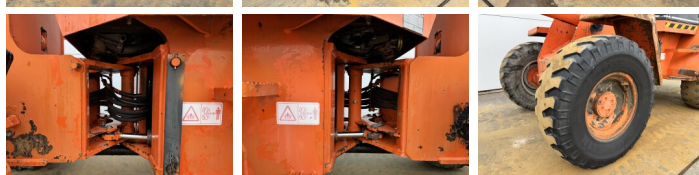

Description

Available at Boss Machinery! This Schaeff ZL110 Wheel Loader from 1998 has an engine power of 59 kW and counts 19205 operational hours. The total weight of this Schaeff ZL110 is 6300 kg and the dimensions are 5.91 x 1.98 x 2.76. Furthermore, this ZL110 is equipped with Attache rapide pour godet. The Schaeff Wheel Loader also has a CE marking. Do you want more information or do you want to try the Schaeff ZL110 at our yard? Please let us know.

Banden / Rupsen

20% 20% **375/75R20**
20% 20% **375/75R20**

Opties

Attache rapide pour godet