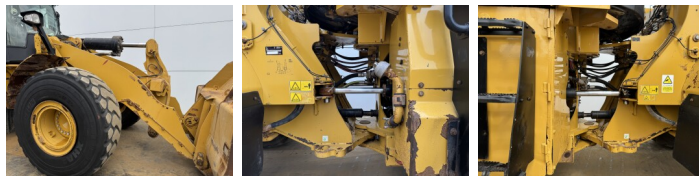

Caterpillar

Caterpillar 972M

BOSS

MACHINERY

€ 46.500excl.

Annee de construction **2015**
Numero de reference **BM007483**
Heures **26.952**

Algemeen

Type 972M
Emplacement Veldhoven, Netherlands
Certificaat CE

Description

Available at Boss Machinery! This Caterpillar 972M Wheel Loader from 2015 has an engine power of 247 kW and counts 26952 operational hours. The total weight of this Caterpillar 972M is 24800 kg and the dimensions are 9.83 x 3.21 x 3.68. Furthermore, this 972M is equipped with Radio, climatiseur, Climate Control, Camera. The Caterpillar Wheel Loader also has a CE marking. Do you want more information or do you want to try the Caterpillar 972M at our yard? Please let us know.

Maten / Gewichten

Dimensions L*L*H 9.83 x 3.21 x 3.68
Poids 24800

Technische informatie

Configurations de lecteur 4x4

Motor informatie

Moteur marque Caterpillar
Moteur type C9.3
Cylindres 6
Turbo
Puissance dans kW 247

Banden / Rupsen

45% 45% 26.5R25
45% 45% 26.5R25

Opties