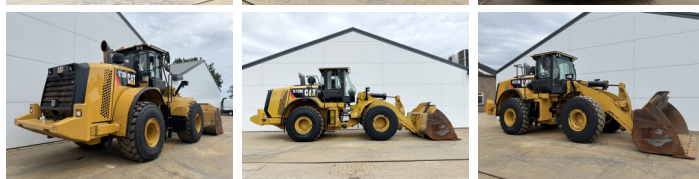

Caterpillar

Caterpillar 972M

BOSS

MACHINERY

€ 46.500excl.

Annee de construction **2015**
Numero de reference **BM007483**
Heures **26.952**

Algemeen

Type 972M
Emplacement Veldhoven, Netherlands
Certificaat CE

Description

Available at Boss Machinery! This Caterpillar 972M Wheel Loader from 2015 has an engine power of 247 kW and counts 26952 operational hours. The total weight of this Caterpillar 972M is 24800 kg and the dimensions are 9.83 x 3.21 x 3.68. Furthermore, this 972M is equipped with Radio, climatiseur, Climate Control, Camera. The Caterpillar Wheel Loader also has a CE marking. Do you want more information or do you want to try the Caterpillar 972M at our yard? Please let us know.

Maten / Gewichten

Dimensions L*L*H 9.83 x 3.21 x 3.68
Poids 24800

Technische informatie

Configurations de lecteur 4x4

Motor informatie

Moteur marque Caterpillar
Moteur type C9.3
Cylindres 6
Turbo
Puissance dans kW 247

Banden / Rupsen

45% 45% 26.5R25
45% 45% 26.5R25

Opties