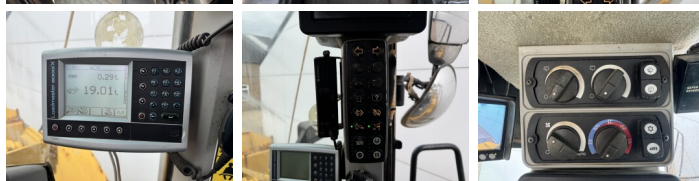

Caterpillar

Caterpillar 972M

BOSS

MACHINERY

€ 46.500excl.

Annee de construction **2015**
Numero de reference **BM007483**
Heures **26.952**

Algemeen

Type 972M
Emplacement Veldhoven, Netherlands
Certificaat CE

Description

Available at Boss Machinery! This Caterpillar 972M Wheel Loader from 2015 has an engine power of 247 kW and counts 26952 operational hours. The total weight of this Caterpillar 972M is 24800 kg and the dimensions are 9.83 x 3.21 x 3.68. Furthermore, this 972M is equipped with Radio, climatiseur, Climate Control, Camera. The Caterpillar Wheel Loader also has a CE marking. Do you want more information or do you want to try the Caterpillar 972M at our yard? Please let us know.

Maten / Gewichten

Dimensions L*L*H 9.83 x 3.21 x 3.68
Poids 24800

Technische informatie

Configurations de lecteur 4x4

Motor informatie

Moteur marque Caterpillar
Moteur type C9.3
Cylindres 6
Turbo
Puissance dans kW 247

Banden / Rupsen

45% 45% 26.5R25
45% 45% 26.5R25

Opties