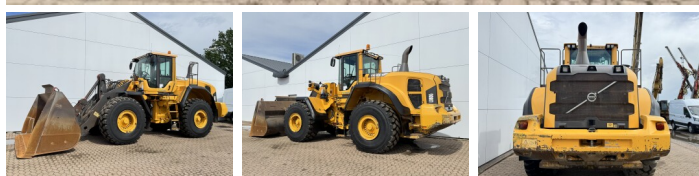

Volvo

Volvo L180G

BOSS
MACHINERY

€ 72.500excl.

Annee de construction **2012**
Numero de reference **BM007735**
Heures **15.952**

Algemeen

Type **L180G**
Emplacement **Veldhoven, Netherlands**
Certificaat **CE**

Description

Available at Boss Machinery! This Volvo L180G Wheel Loader from 2012 has an engine power of 245 kW and counts 15952 operational hours. The total weight of this Volvo L180G is 29700 kg and the dimensions are 9.03 x 3.41 x 3.53. Furthermore, this L180G is equipped with Electrical Mirrors, Bluetooth, Heated Mirrors, Attache rapide pour godet, Climate Control, climatiseur, Heated Seat, Camera, Radio, Graissage centralisé. The Volvo Wheel Loader also has a CE marking. Do you want more information or do you want to try the Volvo L180G at our yard? Please let us know.

Maten / Gewichten

Dimensions L*L*H **9.03 x 3.41 x 3.53**
Poids **29700**

Technische informatie

German Machine
Configurations de lecteur **4x4**

Motor informatie

Moteur marque **Volvo**
Moteur type **D13H**
Cylindres **6**
Turbo
Puissance dans kW **245**

Banden / Rupsen