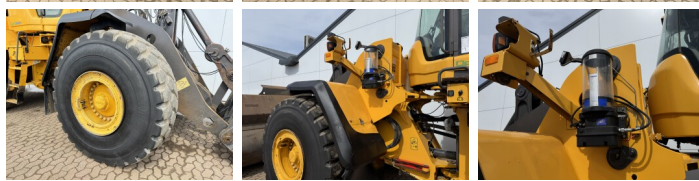

Volvo

Volvo L180G

BOSS
MACHINERY

€ 72.500excl.

Annee de construction **2012**
Numero de reference **BM007735**
Heures **15.952**

Algemeen

Type **L180G**
Emplacement **Veldhoven, Netherlands**
Certificaat **CE**

Description

Available at Boss Machinery! This Volvo L180G Wheel Loader from 2012 has an engine power of 245 kW and counts 15952 operational hours. The total weight of this Volvo L180G is 29700 kg and the dimensions are 9.03 x 3.41 x 3.53. Furthermore, this L180G is equipped with Electrical Mirrors, Bluetooth, Heated Mirrors, Attache rapide pour godet, Climate Control, climatiseur, Heated Seat, Camera, Radio, Graissage centralisé. The Volvo Wheel Loader also has a CE marking. Do you want more information or do you want to try the Volvo L180G at our yard? Please let us know.

Maten / Gewichten

Dimensions L*L*H **9.03 x 3.41 x 3.53**
Poids **29700**

Technische informatie

German Machine
Configurations de lecteur **4x4**

Motor informatie

Moteur marque **Volvo**
Moteur type **D13H**
Cylindres **6**
Turbo
Puissance dans kW **245**

Banden / Rupsen