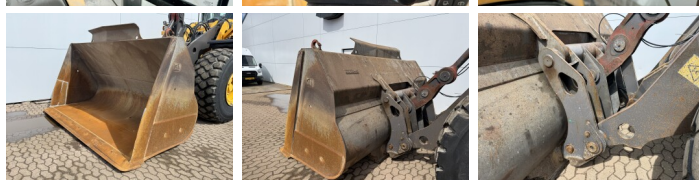

Volvo

Volvo L180G

BOSS
MACHINERY

€ 72.500excl.

Annee de construction **2012**
Numero de reference **BM007735**
Heures **15.952**

Algemeen

Type **L180G**
Emplacement **Veldhoven, Netherlands**
Certificaat **CE**

Description

Available at Boss Machinery! This Volvo L180G Wheel Loader from 2012 has an engine power of 245 kW and counts 15952 operational hours. The total weight of this Volvo L180G is 29700 kg and the dimensions are 9.03 x 3.41 x 3.53. Furthermore, this L180G is equipped with Electrical Mirrors, Bluetooth, Heated Mirrors, Attache rapide pour godet, Climate Control, climatiseur, Heated Seat, Camera, Radio, Graissage centralisé. The Volvo Wheel Loader also has a CE marking. Do you want more information or do you want to try the Volvo L180G at our yard? Please let us know.

Maten / Gewichten

Dimensions L*L*H **9.03 x 3.41 x 3.53**
Poids **29700**

Technische informatie

German Machine
Configurations de lecteur **4x4**

Motor informatie

Moteur marque **Volvo**
Moteur type **D13H**
Cylindres **6**
Turbo
Puissance dans kW **245**

Banden / Rupsen