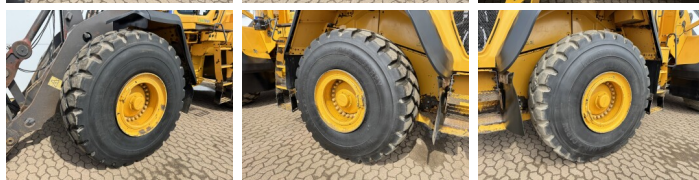

Volvo

Volvo L180G

BOSS
MACHINERY

€ 72.500excl.

Annee de construction **2012**
Numero de reference **BM007735**
Heures **15.952**

Algemeen

Type **L180G**
Emplacement **Veldhoven, Netherlands**
Certificaat **CE**

Description

Available at Boss Machinery! This Volvo L180G Wheel Loader from 2012 has an engine power of 245 kW and counts 15952 operational hours. The total weight of this Volvo L180G is 29700 kg and the dimensions are 9.03 x 3.41 x 3.53. Furthermore, this L180G is equipped with Electrical Mirrors, Bluetooth, Heated Mirrors, Attache rapide pour godet, Climate Control, climatiseur, Heated Seat, Camera, Radio, Graissage centralisé. The Volvo Wheel Loader also has a CE marking. Do you want more information or do you want to try the Volvo L180G at our yard? Please let us know.

Maten / Gewichten

Dimensions L*L*H **9.03 x 3.41 x 3.53**
Poids **29700**

Technische informatie

German Machine
Configurations de lecteur **4x4**

Motor informatie

Moteur marque **Volvo**
Moteur type **D13H**
Cylindres **6**
Turbo
Puissance dans kW **245**

Banden / Rupsen