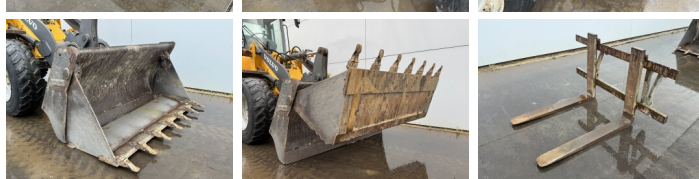

Volvo

Volvo L30B

€ 19.500excl.

Annee de construction **2008**
Numero de reference **BC000320**
Heures **9.617**

Algemeen

Type L30B
Emplacement Veldhoven, Netherlands
Certificaat CE

Description Available at Boss Machinery! This Volvo L30B Wheel Loader from 2008 has an engine power of 52 kW and counts 9617 operational hours. The total weight of this Volvo L30B is 6650 kg and the dimensions are 5.41 x 1.92 x 2.83. Furthermore, this L30B is equipped with Attache rapide pour godet. The Volvo Wheel Loader also has a CE marking. Do you want more information or do you want to try the Volvo L30B at our yard? Please let us know.

Maten / Gewichten

Dimensions L*L*H 5.41 x 1.92 x 2.83
Poids 6650

Technische informatie

Configurations de lecteur 4x4

Motor informatie

Moteur marque Volvo
Moteur type D3.6DC
Cylindres 4
Turbo
Puissance dans kW 52

Banden / Rupsen

15% 15% 335/80R20
15% 15% 335/80R20

Opties