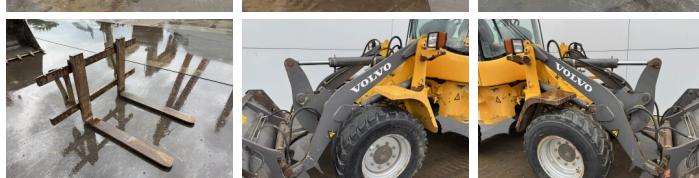

Volvo

Volvo L30B

€ 19.500excl.

Annee de construction **2008**
Numero de reference **BC000320**
Heures **9.617**

Algemeen

Type L30B
Emplacement Veldhoven, Netherlands
Certificaat CE

Description Available at Boss Machinery! This Volvo L30B Wheel Loader from 2008 has an engine power of 52 kW and counts 9617 operational hours. The total weight of this Volvo L30B is 6650 kg and the dimensions are 5.41 x 1.92 x 2.83. Furthermore, this L30B is equipped with Attache rapide pour godet. The Volvo Wheel Loader also has a CE marking. Do you want more information or do you want to try the Volvo L30B at our yard? Please let us know.

Maten / Gewichten

Dimensions L*L*H 5.41 x 1.92 x 2.83
Poids 6650

Technische informatie

Configurations de lecteur 4x4

Motor informatie

Moteur marque Volvo
Moteur type D3.6DC
Cylindres 4
Turbo
Puissance dans kW 52

Banden / Rupsen

15% 15% 335/80R20
15% 15% 335/80R20

Opties