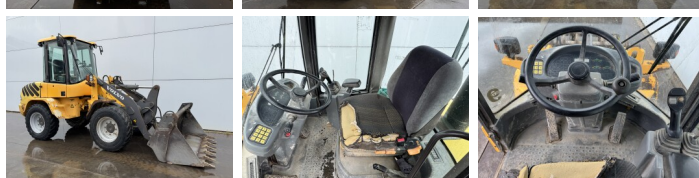

Volvo

Volvo L30B

€ 19.500excl.

Annee de construction **2008**
Numero de reference **BC000320**
Heures **9.617**

Algemeen

Type L30B
Emplacement Veldhoven, Netherlands
Certificaat CE

Description Available at Boss Machinery! This Volvo L30B Wheel Loader from 2008 has an engine power of 52 kW and counts 9617 operational hours. The total weight of this Volvo L30B is 6650 kg and the dimensions are 5.41 x 1.92 x 2.83. Furthermore, this L30B is equipped with Attache rapide pour godet. The Volvo Wheel Loader also has a CE marking. Do you want more information or do you want to try the Volvo L30B at our yard? Please let us know.

Maten / Gewichten

Dimensions L*L*H 5.41 x 1.92 x 2.83
Poids 6650

Technische informatie

Configurations de lecteur 4x4

Motor informatie

Moteur marque Volvo
Moteur type D3.6DC
Cylindres 4
Turbo
Puissance dans kW 52

Banden / Rupsen

15% 15% 335/80R20
15% 15% 335/80R20

Opties