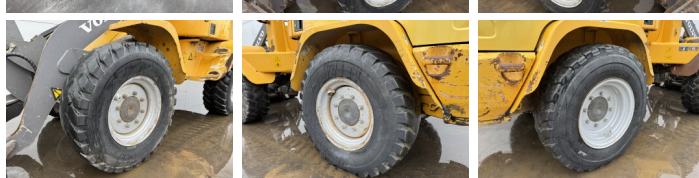

Volvo

Volvo L30B

€ 19.500excl.

Annee de construction **2008**
Numero de reference **BC000320**
Heures **9.617**

Algemeen

Type L30B
Emplacement Veldhoven, Netherlands
Certificaat CE

Description Available at Boss Machinery! This Volvo L30B Wheel Loader from 2008 has an engine power of 52 kW and counts 9617 operational hours. The total weight of this Volvo L30B is 6650 kg and the dimensions are 5.41 x 1.92 x 2.83. Furthermore, this L30B is equipped with Attache rapide pour godet. The Volvo Wheel Loader also has a CE marking. Do you want more information or do you want to try the Volvo L30B at our yard? Please let us know.

Maten / Gewichten

Dimensions L*L*H 5.41 x 1.92 x 2.83
Poids 6650

Technische informatie

Configurations de lecteur 4x4

Motor informatie

Moteur marque Volvo
Moteur type D3.6DC
Cylindres 4
Turbo
Puissance dans kW 52

Banden / Rupsen

15% 15% 335/80R20
15% 15% 335/80R20

Opties