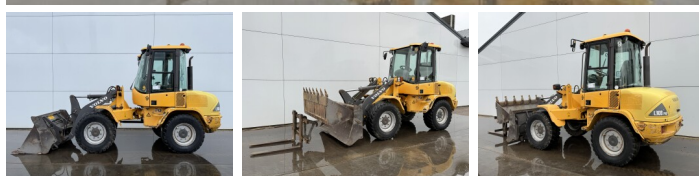

Volvo

Volvo L30B

€ 19.500excl.

Annee de construction **2008**
Numero de reference **BC000320**
Heures **9.617**

Algemeen

Type L30B
Emplacement Veldhoven, Netherlands
Certificaat CE

Description Available at Boss Machinery! This Volvo L30B Wheel Loader from 2008 has an engine power of 52 kW and counts 9617 operational hours. The total weight of this Volvo L30B is 6650 kg and the dimensions are 5.41 x 1.92 x 2.83. Furthermore, this L30B is equipped with Attache rapide pour godet. The Volvo Wheel Loader also has a CE marking. Do you want more information or do you want to try the Volvo L30B at our yard? Please let us know.

Maten / Gewichten

Dimensions L*L*H 5.41 x 1.92 x 2.83
Poids 6650

Technische informatie

Configurations de lecteur 4x4

Motor informatie

Moteur marque Volvo
Moteur type D3.6DC
Cylindres 4
Turbo
Puissance dans kW 52

Banden / Rupsen

15% 15% 335/80R20
15% 15% 335/80R20

Opties