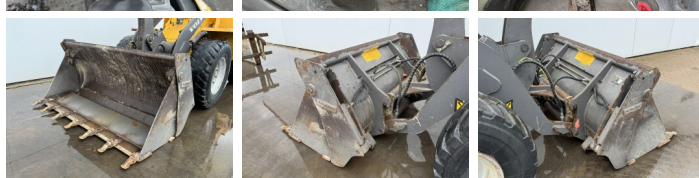

Volvo

Volvo L30B

€ 19.500excl.

Annee de construction **2008**
Numero de reference **BC000320**
Heures **9.617**

Algemeen

Type L30B
Emplacement Veldhoven, Netherlands
Certificaat CE

Description Available at Boss Machinery! This Volvo L30B Wheel Loader from 2008 has an engine power of 52 kW and counts 9617 operational hours. The total weight of this Volvo L30B is 6650 kg and the dimensions are 5.41 x 1.92 x 2.83. Furthermore, this L30B is equipped with Attache rapide pour godet. The Volvo Wheel Loader also has a CE marking. Do you want more information or do you want to try the Volvo L30B at our yard? Please let us know.

Maten / Gewichten

Dimensions L*L*H 5.41 x 1.92 x 2.83
Poids 6650

Technische informatie

Configurations de lecteur 4x4

Motor informatie

Moteur marque Volvo
Moteur type D3.6DC
Cylindres 4
Turbo
Puissance dans kW 52

Banden / Rupsen

15% 15% 335/80R20
15% 15% 335/80R20

Opties