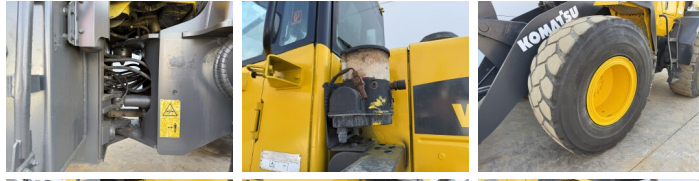

Description

Available at Boss Machinery! This Komatsu WA200PZ-6 Wheel Loader from 2010 has an engine power of 95 kW and counts 8964 operational hours. The total weight of this Komatsu WA200PZ-6 is 12600 kg and the dimensions are 7.15 x 2.53 x 3.20. Furthermore, this WA200PZ-6 is equipped with Radio, climatiseur, Climate Control, Bluetooth, Graissage centralisé. The Komatsu Wheel Loader also has a CE marking. Do you want more information or do you want to try the Komatsu WA200PZ-6 at our yard? Please let us know.

Banden / Rupsen

10% 10% 20.5R25
10% 10% 20.5R25

Opties

Radio

climatiseur

Climate Control

Bluetooth

Graissage centralisé