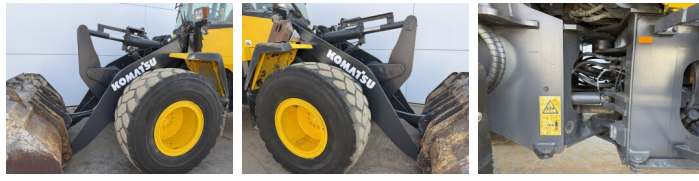

Description

Available at Boss Machinery! This Komatsu WA200PZ-6 Wheel Loader from 2010 has an engine power of 95 kW and counts 8964 operational hours. The total weight of this Komatsu WA200PZ-6 is 12600 kg and the dimensions are 7.15 x 2.53 x 3.20. Furthermore, this WA200PZ-6 is equipped with Radio, climatiseur, Climate Control, Bluetooth, Graissage centralisé. The Komatsu Wheel Loader also has a CE marking. Do you want more information or do you want to try the Komatsu WA200PZ-6 at our yard? Please let us know.

Banden / Rupsen

10% 10% 20.5R25
10% 10% 20.5R25

Opties

Radio

climatiseur

Climate Control

Bluetooth

Graissage centralisé