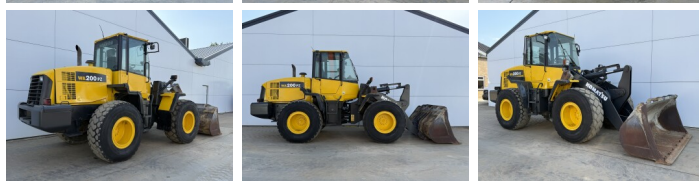

Komatsu

Komatsu WA200PZ-6

BOSS
MACHINERY

€ 24.500excl.

Annee de construction **2010**
Numero de reference **BC000319**
Heures **8.964**

Algemeen

Type WA200PZ-6
Emplacement Veldhoven, Netherlands
Certificaat CE

Description

Available at Boss Machinery! This Komatsu WA200PZ-6 Wheel Loader from 2010 has an engine power of 95 kW and counts 8964 operational hours. The total weight of this Komatsu WA200PZ-6 is 12600 kg and the dimensions are 7.15 x 2.53 x 3.20. Furthermore, this WA200PZ-6 is equipped with Radio, climatiseur, Climate Control, Bluetooth, Graissage centralisé. The Komatsu Wheel Loader also has a CE marking. Do you want more information or do you want to try the Komatsu WA200PZ-6 at our yard? Please let us know.

Maten / Gewichten

Poids 12600
Dimensions L*L*H 7.15 x 2.53 x 3.20

Technische informatie

Configurations de lecteur 4x4

Motor informatie

Moteur marque Komatsu
Moteur type SAA4D107E-1
Cylindres 4
Turbo
Puissance dans kW 95

Banden / Rupsen

10% 10% 20.5R25
10% 10% 20.5R25