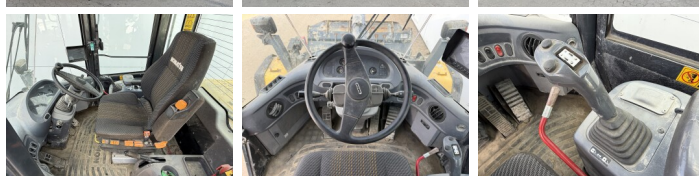

Komatsu

Komatsu WA200PZ-6

BOSS
MACHINERY

€ 32.500excl.

Annee de construction **2014**
Numero de reference **BC000321**
Heures **5.604**

Algemeen

Type WA200PZ-6
Emplacement Veldhoven, Netherlands
Certificaat CE

Description Available at Boss Machinery! This Komatsu WA200PZ-6 Wheel Loader from 2014 has an engine power of 95 kW and counts 5604 operational hours. The total weight of this Komatsu WA200PZ-6 is 12600 kg and the dimensions are 7.15 x 2.53 x 3.20. Furthermore, this WA200PZ-6 is equipped with climatisation, Climate Control, Bluetooth, Radio, Graissage centralisé. The Komatsu Wheel Loader also has a CE marking. Do you want more information or do you want to try the Komatsu WA200PZ-6 at our yard? Please let us know.

Maten / Gewichten

Poids 12600
Dimensions L*L*H 7.15 x 2.53 x 3.20

Technische informatie

Configurations de lecteur 4x4

Motor informatie

Moteur marque Komatsu
Moteur type SAA4D107E-1
Cylindres 4
Turbo
Puissance dans kW 95

Banden / Rupsen

30% 30% 20.5R25
20% 20% 20.5R25