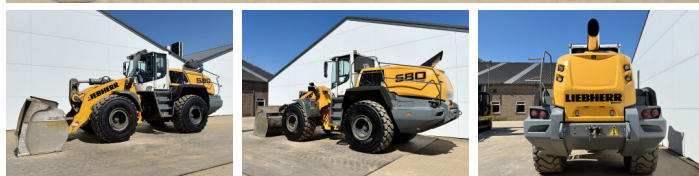

Liebherr

Liebherr L580

BOSS
MACHINERY

€ 59.500excl.

Annee de construction **2016**
Numero de reference **BM007636**
Heures **14.067**

Algemeen

Type L580
Emplacement Veldhoven, Netherlands
Certificaat CE

Description Available at Boss Machinery! This Liebherr L580 Wheel Loader from 2016 has an engine power of 230 kW and counts 14067 operational hours. The total weight of this Liebherr L580 is 31000 kg and the dimensions are 9.28 x 3.17 x 3.57. Furthermore, this L580 is equipped with Camera, Radio, Bluetooth, Heated Seat, climatiseur. The Liebherr Wheel Loader also has a CE marking. Do you want more information or do you want to try the Liebherr L580 at our yard? Please let us know.

Maten / Gewichten

Dimensions L*L*H 9.28 x 3.17 x 3.57
Poids 31000

Technische informatie

German Machine
Configurations de lecteur 4x4

Motor informatie

Moteur marque Liebherr
Moteur type D936 A7
Cylindres 6
Turbo
Puissance dans kW 230

Banden / Rupsen

30% 30% 26.5R25
30% 30% 26.5R25

Opties

Camera

Radio

Bluetooth

Heated Seat

climatiseur