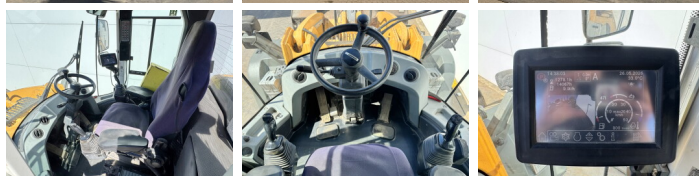

Liebherr

Liebherr L580

BOSS
MACHINERY

€ 59.500excl.

Annee de construction **2016**
Numero de reference **BM007636**
Heures **14.067**

Algemeen

Type L580
Emplacement Veldhoven, Netherlands
Certificaat CE

Description Available at Boss Machinery! This Liebherr L580 Wheel Loader from 2016 has an engine power of 230 kW and counts 14067 operational hours. The total weight of this Liebherr L580 is 31000 kg and the dimensions are 9.28 x 3.17 x 3.57. Furthermore, this L580 is equipped with Camera, Radio, Bluetooth, Heated Seat, climatiseur. The Liebherr Wheel Loader also has a CE marking. Do you want more information or do you want to try the Liebherr L580 at our yard? Please let us know.

Banden / Rupsen

30% 30% 26.5R25
30% 30% 26.5R25

Opties

Camera

Radio

Bluetooth

Heated Seat

climatiseur