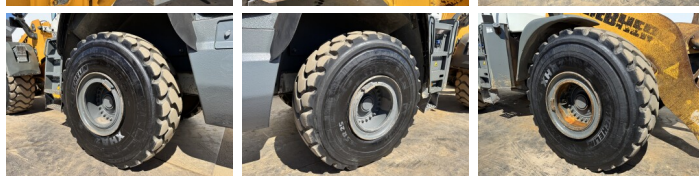

Liebherr

Liebherr L580

BOSS
MACHINERY

€ 59.500excl.

Annee de construction **2016**
Numero de reference **BM007636**
Heures **14.067**

Algemeen

Type L580
Emplacement Veldhoven, Netherlands
Certificaat CE

Description Available at Boss Machinery! This Liebherr L580 Wheel Loader from 2016 has an engine power of 230 kW and counts 14067 operational hours. The total weight of this Liebherr L580 is 31000 kg and the dimensions are 9.28 x 3.17 x 3.57. Furthermore, this L580 is equipped with Camera, Radio, Bluetooth, Heated Seat, climatiseur. The Liebherr Wheel Loader also has a CE marking. Do you want more information or do you want to try the Liebherr L580 at our yard? Please let us know.

Maten / Gewichten

Dimensions L*L*H 9.28 x 3.17 x 3.57
Poids 31000

Technische informatie

German Machine
Configurations de lecteur 4x4

Motor informatie

Moteur marque Liebherr
Moteur type D936 A7
Cylindres 6
Turbo
Puissance dans kW 230

Banden / Rupsen

30% 30% 26.5R25
30% 30% 26.5R25

Opties

Camera

Radio

Bluetooth

Heated Seat

climatiseur