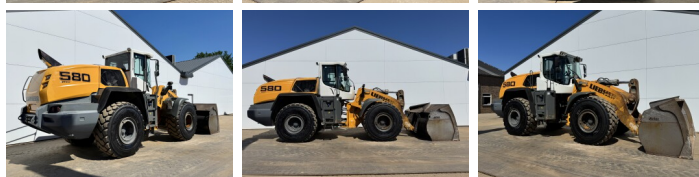

Liebherr

Liebherr L580

BOSS
MACHINERY

€ 59.500excl.

Annee de construction **2016**
Numero de reference **BM007636**
Heures **14.067**

Algemeen

Type L580
Emplacement Veldhoven, Netherlands
Certificaat CE

Description Available at Boss Machinery! This Liebherr L580 Wheel Loader from 2016 has an engine power of 230 kW and counts 14067 operational hours. The total weight of this Liebherr L580 is 31000 kg and the dimensions are 9.28 x 3.17 x 3.57. Furthermore, this L580 is equipped with Camera, Radio, Bluetooth, Heated Seat, climatiseur. The Liebherr Wheel Loader also has a CE marking. Do you want more information or do you want to try the Liebherr L580 at our yard? Please let us know.

Maten / Gewichten

Dimensions L*L*H 9.28 x 3.17 x 3.57
Poids 31000

Technische informatie

German Machine
Configurations de lecteur 4x4

Motor informatie

Moteur marque Liebherr
Moteur type D936 A7
Cylindres 6
Turbo
Puissance dans kW 230

Banden / Rupsen

30% 30% 26.5R25
30% 30% 26.5R25

Opties

Camera

Radio

Bluetooth

Heated Seat

climatiseur