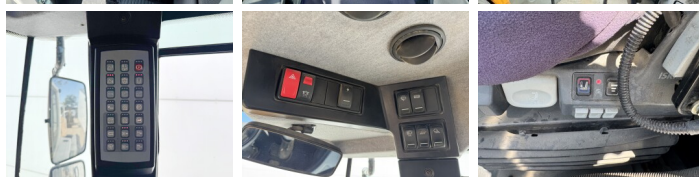

Liebherr

Liebherr L580

BOSS
MACHINERY

€ 59.500excl.

Annee de construction **2016**
Numero de reference **BM007636**
Heures **14.067**

Algemeen

Type L580
Emplacement Veldhoven, Netherlands
Certificaat CE

Description Available at Boss Machinery! This Liebherr L580 Wheel Loader from 2016 has an engine power of 230 kW and counts 14067 operational hours. The total weight of this Liebherr L580 is 31000 kg and the dimensions are 9.28 x 3.17 x 3.57. Furthermore, this L580 is equipped with Camera, Radio, Bluetooth, Heated Seat, climatiseur. The Liebherr Wheel Loader also has a CE marking. Do you want more information or do you want to try the Liebherr L580 at our yard? Please let us know.

Banden / Rupsen

30% 30% 26.5R25
30% 30% 26.5R25

Opties

Camera

Radio

Bluetooth

Heated Seat

climatiseur