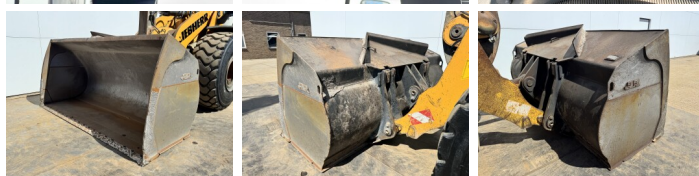

Liebherr

Liebherr L580

BOSS
MACHINERY

€ 59.500excl.

Annee de construction **2016**
Numero de reference **BM007636**
Heures **14.067**

Algemeen

Type L580
Emplacement Veldhoven, Netherlands
Certificaat CE

Description Available at Boss Machinery! This Liebherr L580 Wheel Loader from 2016 has an engine power of 230 kW and counts 14067 operational hours. The total weight of this Liebherr L580 is 31000 kg and the dimensions are 9.28 x 3.17 x 3.57. Furthermore, this L580 is equipped with Camera, Radio, Bluetooth, Heated Seat, climatiseur. The Liebherr Wheel Loader also has a CE marking. Do you want more information or do you want to try the Liebherr L580 at our yard? Please let us know.

Maten / Gewichten

Dimensions L*L*H 9.28 x 3.17 x 3.57
Poids 31000

Technische informatie

German Machine
Configurations de lecteur 4x4

Motor informatie

Moteur marque Liebherr
Moteur type D936 A7
Cylindres 6
Turbo
Puissance dans kW 230

Banden / Rupsen

30% 30% 26.5R25
30% 30% 26.5R25

Opties

Camera

Radio

Bluetooth

Heated Seat

climatiseur