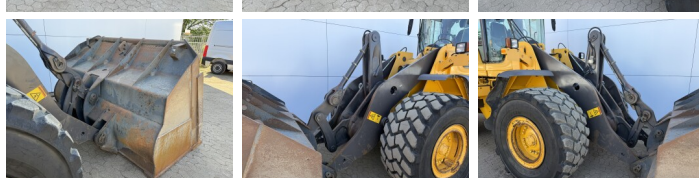

Volvo

Volvo L120F

Annee de construction **2009**
Numero de reference **BM007474**
Heures **12.439**

Algemeen

Type L120F
Emplacement Veldhoven, Netherlands
Certificaat CE
Available at Boss Machinery! This Volvo L120F Wheel Loader from 2009 has an engine power of 179 kW and counts 12439 operational hours. The total weight of this Volvo L120F is 22000 kg and the dimensions are 8.15 x 2.69 x 3.31. Furthermore, this L120F is equipped with Radio, climatiseur, Climate Control, Camera, Graissage centralisé. The Volvo Wheel Loader also has a CE marking. Do you want more information or do you want to try the Volvo L120F at our yard? Please let us know.

Description

Maten / Gewichten

Dimensions L*L*H 8.15 x 2.69 x 3.31
Poids 22000

Technische informatie

Configurations de lecteur 4x4

Motor informatie

Moteur marque Volvo
Moteur type D7E
Cylindres 6
Turbo
Puissance dans kW 179

Banden / Rupsen

80% 80% 650/65R25
60% 60% 650/65R25

Opties

Radio

climatiseur

Climate Control

Camera

Graissage centralisé