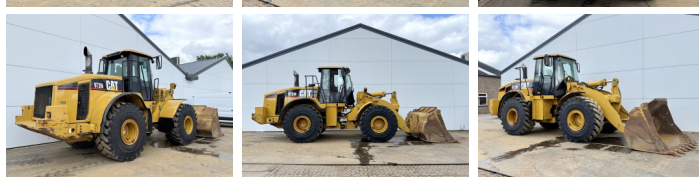

Caterpillar

Caterpillar 972H

BOSS
MACHINERY

Annee de construction **2006**
Numero de reference **BM007440**
Heures **21.315**

Algemeen

Type 972H
Emplacement Veldhoven, Netherlands
Certificaat CE
Available at Boss Machinery! This Caterpillar 972H Wheel Loader from 2006 has an engine power of 214 kW and counts 21315 operational hours. The total weight of this Caterpillar 972H is 26100 kg and the dimensions are 9.73 x 3.26 x 3.58. Furthermore, this 972H is equipped with Bluetooth, climatiseur, Radio, Graissage centralisé. The Caterpillar Wheel Loader also has a CE marking. Do you want more information or do you want to try the Caterpillar 972H at our yard? Please let us know.

Maten / Gewichten

Dimensions L*L*H 9.73 x 3.26 x 3.58
Poids 26100

Technische informatie

Configurations de lecteur 4x4

Motor informatie

Moteur marque Caterpillar
Moteur type C13
Cylindres 6
Turbo
Puissance dans kW 214

Banden / Rupsen

90% 90% 26.5R25
10% 90% 26.5R25

Opties

Bluetooth
climatiseur