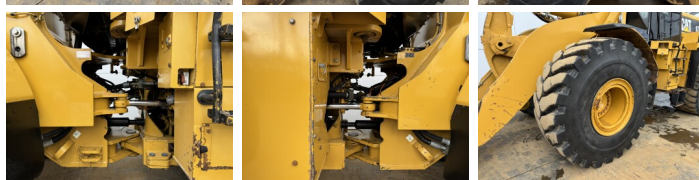

Caterpillar

Caterpillar 972H

BOSS
MACHINERY

Annee de construction **2006**
Numero de reference **BM007440**
Heures **21.315**

Algemeen

Type 972H
Emplacement Veldhoven, Netherlands
Certificaat CE
Available at Boss Machinery! This Caterpillar 972H Wheel Loader from 2006 has an engine power of 214 kW and counts 21315 operational hours. The total weight of this Caterpillar 972H is 26100 kg and the dimensions are 9.73 x 3.26 x 3.58. Furthermore, this 972H is equipped with Bluetooth, climatiseur, Radio, Graissage centralisé. The Caterpillar Wheel Loader also has a CE marking. Do you want more information or do you want to try the Caterpillar 972H at our yard? Please let us know.

Banden / Rupsen

90% 90% 26.5R25
10% 90% 26.5R25

Opties

Bluetooth
climatiseur

Radio
Graissage centralisé