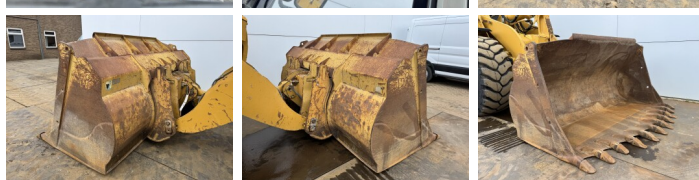

Caterpillar

Caterpillar 972H

BOSS
MACHINERY

Annee de construction **2006**
Numero de reference **BM007440**
Heures **21.315**

Algemeen

Type 972H
Emplacement Veldhoven, Netherlands
Certificaat CE
Available at Boss Machinery! This Caterpillar 972H Wheel Loader from 2006 has an engine power of 214 kW and counts 21315 operational hours. The total weight of this Caterpillar 972H is 26100 kg and the dimensions are 9.73 x 3.26 x 3.58. Furthermore, this 972H is equipped with Bluetooth, climatiseur, Radio, Graissage centralisé. The Caterpillar Wheel Loader also has a CE marking. Do you want more information or do you want to try the Caterpillar 972H at our yard? Please let us know.

Maten / Gewichten

Dimensions L*L*H 9.73 x 3.26 x 3.58
Poids 26100

Technische informatie

Configurations de lecteur 4x4

Motor informatie

Moteur marque Caterpillar
Moteur type C13
Cylindres 6
Turbo
Puissance dans kW 214

Banden / Rupsen

90% 90% 26.5R25
10% 90% 26.5R25

Opties

Bluetooth
climatiseur

Radio
Graissage centralisé