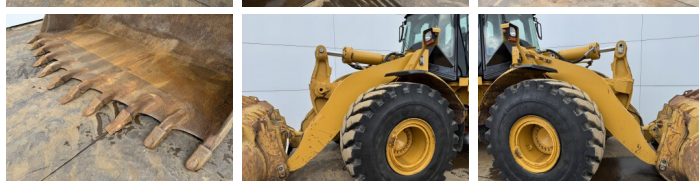

Caterpillar

Caterpillar 972H

BOSS
MACHINERY

Annee de construction **2006**
Numero de reference **BM007440**
Heures **21.315**

Algemeen

Type 972H
Emplacement Veldhoven, Netherlands
Certificaat CE
Available at Boss Machinery! This Caterpillar 972H Wheel Loader from 2006 has an engine power of 214 kW and counts 21315 operational hours. The total weight of this Caterpillar 972H is 26100 kg and the dimensions are 9.73 x 3.26 x 3.58. Furthermore, this 972H is equipped with Bluetooth, climatiseur, Radio, Graissage centralisé. The Caterpillar Wheel Loader also has a CE marking. Do you want more information or do you want to try the Caterpillar 972H at our yard? Please let us know.

Maten / Gewichten

Dimensions L*L*H 9.73 x 3.26 x 3.58
Poids 26100

Technische informatie

Configurations de lecteur 4x4

Motor informatie

Moteur marque Caterpillar
Moteur type C13
Cylindres 6
Turbo
Puissance dans kW 214

Banden / Rupsen

90% 90% 26.5R25
10% 90% 26.5R25

Opties

Bluetooth
climatiseur

Radio
Graissage centralisé