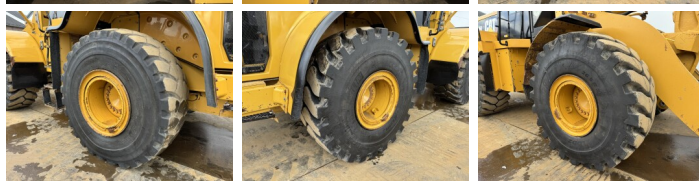

Caterpillar

Caterpillar 972H

BOSS
MACHINERY

Annee de construction **2006**
Numero de reference **BM007440**
Heures **21.315**

Algemeen

Type 972H
Emplacement Veldhoven, Netherlands
Certificaat CE
Available at Boss Machinery! This Caterpillar 972H Wheel Loader from 2006 has an engine power of 214 kW and counts 21315 operational hours. The total weight of this Caterpillar 972H is 26100 kg and the dimensions are 9.73 x 3.26 x 3.58. Furthermore, this 972H is equipped with Bluetooth, climatiseur, Radio, Graissage centralisé. The Caterpillar Wheel Loader also has a CE marking. Do you want more information or do you want to try the Caterpillar 972H at our yard? Please let us know.

Maten / Gewichten

Dimensions L*L*H 9.73 x 3.26 x 3.58
Poids 26100

Technische informatie

Configurations de lecteur 4x4

Motor informatie

Moteur marque Caterpillar
Moteur type C13
Cylindres 6
Turbo
Puissance dans kW 214

Banden / Rupsen

90% 90% 26.5R25
10% 90% 26.5R25

Opties

Bluetooth
climatiseur

Radio
Graissage centralisé