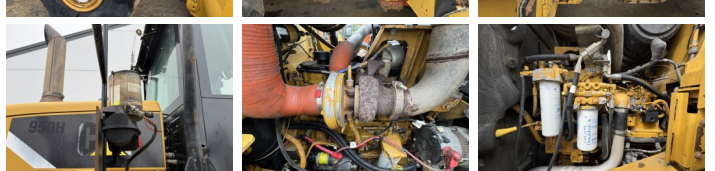

Caterpillar

Caterpillar 950H

BOSS
MACHINERY

€ 39.500excl.

Annee de construction **2011**
Numero de reference **BM007512**
Heures **20.604**

Algemeen

Type 950H
Emplacement Veldhoven, Netherlands
Certificaat CE

Description Available at Boss Machinery! This Caterpillar 950H Wheel Loader from 2011 has an engine power of 146 kW and counts 20604 operational hours. The total weight of this Caterpillar 950H is 18500 kg and the dimensions are 8.09 x 3.07 x 3.44. Furthermore, this 950H is equipped with Radio, climatiseur, Camera, Bluetooth, Graissage centralisé. The Caterpillar Wheel Loader also has a CE marking. Do you want more information or do you want to try the Caterpillar 950H at our yard? Please let us know.

Maten / Gewichten

Poids 18500
Dimensions L*L*H 8.09 x 3.07 x 3.44

Technische informatie

Configurations de lecteur 4x4

Motor informatie

Moteur marque Caterpillar
Moteur type C7
Cylindres 6
Turbo
Puissance dans kW 146

Banden / Rupsen

15% 15% 23.5R25
15% 15% 23.5R25

Opties

Radio

climatiseur

Camera

Bluetooth

Graissage centralisé