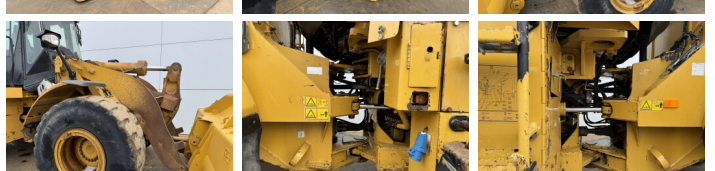

Caterpillar

Caterpillar 950H

BOSS
MACHINERY

€ 39.500excl.

Annee de construction **2011**
Numero de reference **BM007512**
Heures **20.604**

Algemeen

Type 950H
Emplacement Veldhoven, Netherlands
Certificaat CE

Description Available at Boss Machinery! This Caterpillar 950H Wheel Loader from 2011 has an engine power of 146 kW and counts 20604 operational hours. The total weight of this Caterpillar 950H is 18500 kg and the dimensions are 8.09 x 3.07 x 3.44. Furthermore, this 950H is equipped with Radio, climatiseur, Camera, Bluetooth, Graissage centralisé. The Caterpillar Wheel Loader also has a CE marking. Do you want more information or do you want to try the Caterpillar 950H at our yard? Please let us know.

Maten / Gewichten

Poids 18500
Dimensions L*L*H 8.09 x 3.07 x 3.44

Technische informatie

Configurations de lecteur 4x4

Motor informatie

Moteur marque Caterpillar
Moteur type C7
Cylindres 6
Turbo
Puissance dans kW 146

Banden / Rupsen

15% 15% 23.5R25
15% 15% 23.5R25

Opties

Radio

climatiseur

Camera

Bluetooth

Graissage centralisé