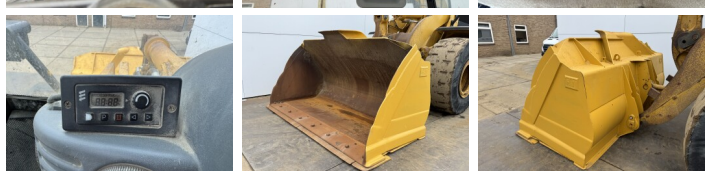

Caterpillar

Caterpillar 950H

BOSS
MACHINERY

€ 39.500excl.

Annee de construction **2011**
Numero de reference **BM007512**
Heures **20.604**

Algemeen

Type 950H
Emplacement Veldhoven, Netherlands
Certificaat CE

Description Available at Boss Machinery! This Caterpillar 950H Wheel Loader from 2011 has an engine power of 146 kW and counts 20604 operational hours. The total weight of this Caterpillar 950H is 18500 kg and the dimensions are 8.09 x 3.07 x 3.44. Furthermore, this 950H is equipped with Radio, climatiseur, Camera, Bluetooth, Graissage centralisé. The Caterpillar Wheel Loader also has a CE marking. Do you want more information or do you want to try the Caterpillar 950H at our yard? Please let us know.

Maten / Gewichten

Poids 18500
Dimensions L*L*H 8.09 x 3.07 x 3.44

Technische informatie

Configurations de lecteur 4x4

Motor informatie

Moteur marque Caterpillar
Moteur type C7
Cylindres 6
Turbo
Puissance dans kW 146

Banden / Rupsen

15% 15% 23.5R25
15% 15% 23.5R25

Opties

Radio

climatiseur

Camera

Bluetooth

Graissage centralisé