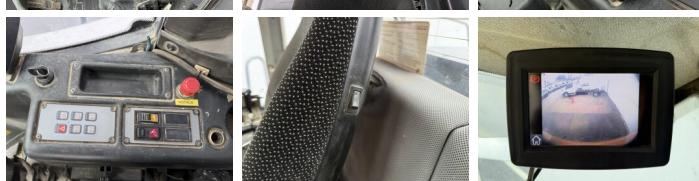

Liebherr

Liebherr L580

BOSS
MACHINERY

€ 49.500excl.

Annee de construction **2013**
Numero de reference **BM007442**
Heures **12.113**

Algemeen

Type L580
Emplacement Veldhoven, Netherlands
Certificaat CE

Description Available at Boss Machinery! This Liebherr L580 Wheel Loader from 2013 has an engine power of 215 kW and counts 12113 operational hours. The total weight of this Liebherr L580 is 29000 kg and the dimensions are 10.10 x 3.24 x 3.58. Furthermore, this L580 is equipped with Heated Seat, Radio, Camera, Attache rapide pour godet. The Liebherr Wheel Loader also has a CE marking. Do you want more information or do you want to try the Liebherr L580 at our yard? Please let us know.

Maten / Gewichten

Dimensions L*L*H 10.10 x 3.24 x 3.58
Poids 29000

Technische informatie

Configurations de lecteur 4x4

Motor informatie

Moteur marque Liebherr
Moteur type D936 A7
Cylindres 6
Turbo
Puissance dans kW 215

Banden / Rupsen

80% 80% 26.5R25
80% 80% 26.5R25

Opties

Heated Seat

Radio

Camera

Attache rapide pour godet