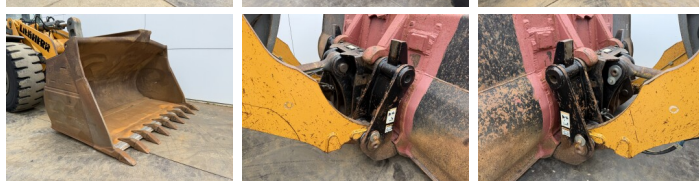

Liebherr

Liebherr L580

BOSS
MACHINERY

€ 49.500excl.

Annee de construction **2013**
Numero de reference **BM007442**
Heures **12.113**

Algemeen

Type L580
Emplacement Veldhoven, Netherlands
Certificaat CE

Description Available at Boss Machinery! This Liebherr L580 Wheel Loader from 2013 has an engine power of 215 kW and counts 12113 operational hours. The total weight of this Liebherr L580 is 29000 kg and the dimensions are 10.10 x 3.24 x 3.58. Furthermore, this L580 is equipped with Heated Seat, Radio, Camera, Attache rapide pour godet. The Liebherr Wheel Loader also has a CE marking. Do you want more information or do you want to try the Liebherr L580 at our yard? Please let us know.

Maten / Gewichten

Dimensions L*L*H 10.10 x 3.24 x 3.58
Poids 29000

Technische informatie

Configurations de lecteur 4x4

Motor informatie

Moteur marque Liebherr
Moteur type D936 A7
Cylindres 6
Turbo
Puissance dans kW 215

Banden / Rupsen

80% 80% 26.5R25
80% 80% 26.5R25

Opties

Heated Seat

Radio

Camera

Attache rapide pour godet