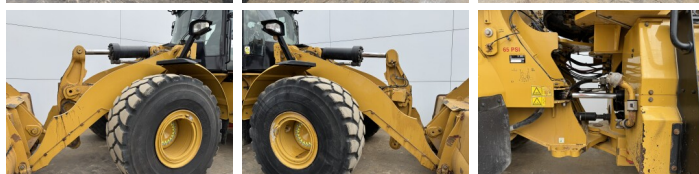

Caterpillar

Caterpillar 972M

BOSS
MACHINERY

€ 49.500excl.

Annee de construction **2015**
Numero de reference **BM007482**
Heures **21.641**

Algemeen

Type **972M**
Emplacement **Veldhoven, Netherlands**
Certificaat **CE**

Description

Available at Boss Machinery! This Caterpillar 972M Wheel Loader from 2015 has an engine power of 247 kW and counts 21641 operational hours. The total weight of this Caterpillar 972M is 24800 kg and the dimensions are 9.75 x 3.25 x 3.58. Furthermore, this 972M is equipped with Electrical Mirrors, Bluetooth, Radio, Climate Control, climatiseur, Heated Seat, Camera, Joystick steering, Graissage centralisé. The Caterpillar Wheel Loader also has a CE marking. Do you want more information or do you want to try the Caterpillar 972M at our yard? Please let us know.

Banden / Rupsen

60% 60% **26.5R25**
60% 60% **26.5R25**

Opties

Electrical Mirrors

Bluetooth

Radio

Climate Control

climatiseur

Heated Seat

Camera

Joystick steering

Graissage centralisé