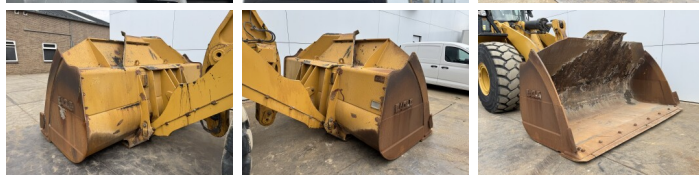

Caterpillar

Caterpillar 972M

BOSS
MACHINERY

€ 49.500excl.

Annee de construction **2015**
Numero de reference **BM007482**
Heures **21.641**

Algemeen

Type **972M**
Emplacement **Veldhoven, Netherlands**
Certificaat **CE**

Description

Available at Boss Machinery! This Caterpillar 972M Wheel Loader from 2015 has an engine power of 247 kW and counts 21641 operational hours. The total weight of this Caterpillar 972M is 24800 kg and the dimensions are 9.75 x 3.25 x 3.58. Furthermore, this 972M is equipped with Electrical Mirrors, Bluetooth, Radio, Climate Control, climatiseur, Heated Seat, Camera, Joystick steering, Graissage centralisé. The Caterpillar Wheel Loader also has a CE marking. Do you want more information or do you want to try the Caterpillar 972M at our yard? Please let us know.

Maten / Gewichten

Dimensions L*L*H **9.75 x 3.25 x 3.58**
Poids **24800**

Technische informatie

Configurations de lecteur **4x4**

Motor informatie

Moteur marque **Caterpillar**
Moteur type **C9.3**
Cylindres **6**
Turbo
Puissance dans kW **247**

Banden / Rupsen

60% 60% **26.5R25**
60% 60% **26.5R25**