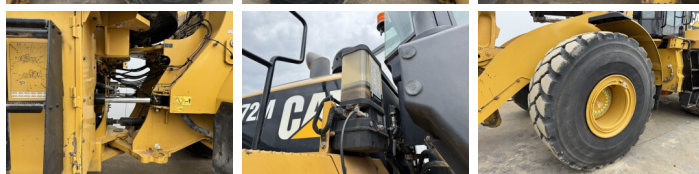

Caterpillar

Caterpillar 972M

BOSS
MACHINERY

€ 49.500excl.

Annee de construction **2015**
Numero de reference **BM007482**
Heures **21.641**

Algemeen

Type **972M**
Emplacement **Veldhoven, Netherlands**
Certificaat **CE**

Description

Available at Boss Machinery! This Caterpillar 972M Wheel Loader from 2015 has an engine power of 247 kW and counts 21641 operational hours. The total weight of this Caterpillar 972M is 24800 kg and the dimensions are 9.75 x 3.25 x 3.58. Furthermore, this 972M is equipped with Electrical Mirrors, Bluetooth, Radio, Climate Control, climatiseur, Heated Seat, Camera, Joystick steering, Graissage centralisé. The Caterpillar Wheel Loader also has a CE marking. Do you want more information or do you want to try the Caterpillar 972M at our yard? Please let us know.

Maten / Gewichten

Dimensions L*L*H **9.75 x 3.25 x 3.58**
Poids **24800**

Technische informatie

Configurations de lecteur **4x4**

Motor informatie

Moteur marque **Caterpillar**
Moteur type **C9.3**
Cylindres **6**
Turbo
Puissance dans kW **247**

Banden / Rupsen

60% 60% **26.5R25**
60% 60% **26.5R25**