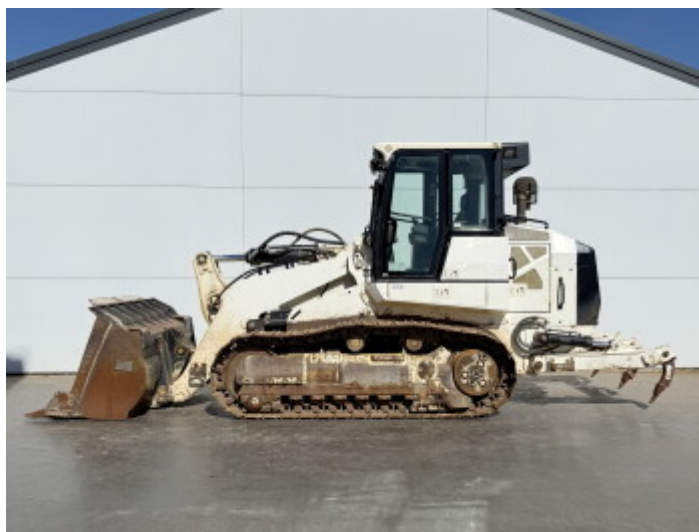

Caterpillar

Caterpillar 963D

BOSS
MACHINERY

€ 63.950excl.

Annee de construction **2012**
Numero de reference **BC000317**
Heures **11.329**

Algemeen

Type 963D
Emplacement Veldhoven, Netherlands
Certificaat CE

Description Available at Boss Machinery! This Caterpillar 963D Wheel Loader from 2012 has an engine power of 141 kW and counts 11329 operational hours. The total weight of this Caterpillar 963D is 20695 kg and the dimensions are 7.27 x 2.46 x 3.31. Furthermore, this 963D is equipped with Ripper Valve, Radio, climatiseur. The Caterpillar Wheel Loader also has a CE marking. Do you want more information or do you want to try the Caterpillar 963D at our yard? Please let us know.

Maten / Gewichten

Poids 20695
Dimensions L*L*H 7.27 x 2.46 x 3.31

Motor informatie

Moteur marque Caterpillar
Moteur type C6.6
Cylindres 6
Turbo
Puissance dans kW 141

Banden / Rupsen

Plate % 35
Sprocket % 60
Chain % 60
Largeur de la plaque 54

Opties

Ripper Valve
Radio