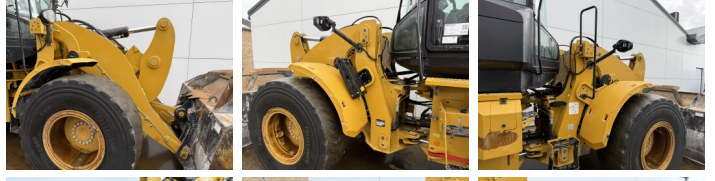

Caterpillar

Caterpillar 926M

BOSS
MACHINERY

€ 59.500excl.

Annee de construction **2021**
Numero de reference **BM007488**
Heures **7.473**

Algemeen

Type **926M**
Emplacement **Veldhoven, Netherlands**
Certificaat **CE**

Description

Available at Boss Machinery! This Caterpillar 926M Wheel Loader from 2021 has an engine power of 125 kW and counts 7473 operational hours. The total weight of this Caterpillar 926M is 13400 kg and the dimensions are 7.13 x 2.5 x 3.40. Furthermore, this 926M is equipped with Radio, Camera, Heated Seat, Climate Control, Graissage centralisé. The Caterpillar Wheel Loader also has a CE marking. Do you want more information or do you want to try the Caterpillar 926M at our yard? Please let us know.

Maten / Gewichten

Dimensions L*L*H **7.13 x 2.5 x 3.40**
Poids **13400**

Technische informatie

Configurations de lecteur **4x4**

Motor informatie

Moteur marque **Caterpillar**
Moteur type **C7.1**
Cylindres **6**
Turbo
Puissance dans kW **125**

Banden / Rupsen

30% 30% **20.5R25**
30% 40% **20.5R25**

Opties

Radio

Camera

Heated Seat

Climate Control

Graissage centralisé