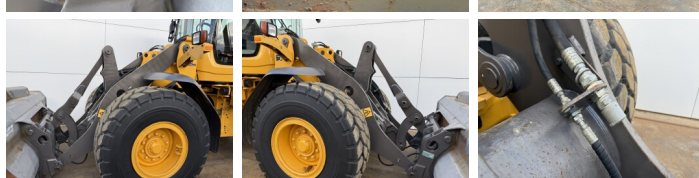

Volvo

Volvo L60G

€ 119.000excl.

Annee de construction **2014**
Numero de reference **BM007403**
Heures **506**

Algemeen

Type L60G
Emplacement Veldhoven, Netherlands
Certificaat CE

Description

Available at Boss Machinery! This Volvo L60G Wheel Loader from 2014 has an engine power of 120 kW and counts 506 operational hours. The total weight of this Volvo L60G is 13600 kg and the dimensions are 7.53 x 2.50 x 3.28. Furthermore, this L60G is equipped with Attache rapide pour godet, Camera, Electrical Mirrors, Bluetooth, Radio, Climate Control, climatiseur. The Volvo Wheel Loader also has a CE marking. Do you want more information or do you want to try the Volvo L60G at our yard? Please let us know.

Maten / Gewichten

Poids 13600
Dimensions L*L*H 7.53 x 2.50 x 3.28

Technische informatie

German Machine
Configurations de lecteur 4x4

Motor informatie

Moteur marque Volvo
Moteur type D6H
Cylindres 6
Turbo
Puissance dans kW 120

Banden / Rupsen

80% 80% 20.5R25
80% 80% 20.5R25

BOSS

MACHINERY