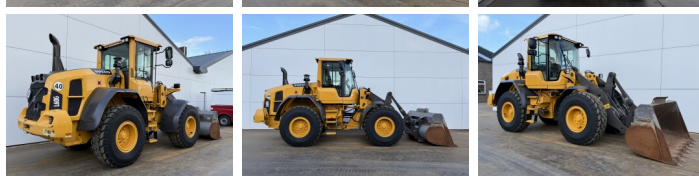

Volvo

Volvo L60G

€ 119.000excl.

Annee de construction **2014**
Numero de reference **BM007403**
Heures **506**

Algemeen

Type L60G
Emplacement Veldhoven, Netherlands
Certificaat CE

Description

Available at Boss Machinery! This Volvo L60G Wheel Loader from 2014 has an engine power of 120 kW and counts 506 operational hours. The total weight of this Volvo L60G is 13600 kg and the dimensions are 7.53 x 2.50 x 3.28. Furthermore, this L60G is equipped with Attache rapide pour godet, Camera, Electrical Mirrors, Bluetooth, Radio, Climate Control, climatiseur. The Volvo Wheel Loader also has a CE marking. Do you want more information or do you want to try the Volvo L60G at our yard? Please let us know.

Maten / Gewichten

Poids 13600
Dimensions L*L*H 7.53 x 2.50 x 3.28

Technische informatie

German Machine
Configurations de lecteur 4x4

Motor informatie

Moteur marque Volvo
Moteur type D6H
Cylindres 6
Turbo
Puissance dans kW 120

Banden / Rupsen

80% 80% 20.5R25
80% 80% 20.5R25

BOSS

MACHINERY