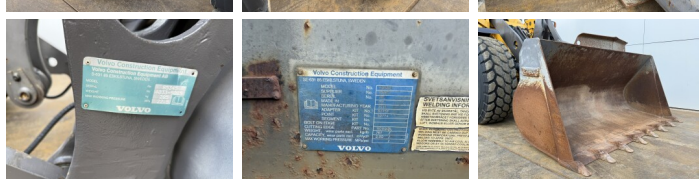

Volvo

Volvo L60G

€ 119.000excl.

Annee de construction **2014**
Numero de reference **BM007403**
Heures **506**

Algemeen

Type L60G
Emplacement Veldhoven, Netherlands
Certificaat CE

Description

Available at Boss Machinery! This Volvo L60G Wheel Loader from 2014 has an engine power of 120 kW and counts 506 operational hours. The total weight of this Volvo L60G is 13600 kg and the dimensions are 7.53 x 2.50 x 3.28. Furthermore, this L60G is equipped with Attache rapide pour godet, Camera, Electrical Mirrors, Bluetooth, Radio, Climate Control, climatiseur. The Volvo Wheel Loader also has a CE marking. Do you want more information or do you want to try the Volvo L60G at our yard? Please let us know.

Maten / Gewichten

Poids 13600
Dimensions L*L*H 7.53 x 2.50 x 3.28

Technische informatie

German Machine
Configurations de lecteur 4x4

Motor informatie

Moteur marque Volvo
Moteur type D6H
Cylindres 6
Turbo
Puissance dans kW 120

Banden / Rupsen

80% 80% 20.5R25
80% 80% 20.5R25

BOSS

MACHINERY