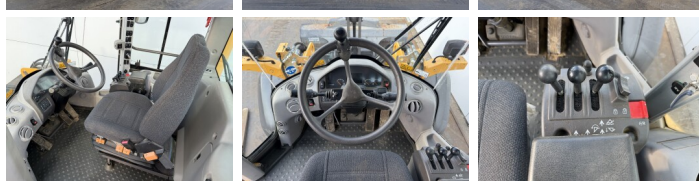

Volvo

Volvo L60G

€ 119.000excl.

Annee de construction **2014**
Numero de reference **BM007403**
Heures **506**

Algemeen

Type L60G
Emplacement Veldhoven, Netherlands
Certificaat CE

Description

Available at Boss Machinery! This Volvo L60G Wheel Loader from 2014 has an engine power of 120 kW and counts 506 operational hours. The total weight of this Volvo L60G is 13600 kg and the dimensions are 7.53 x 2.50 x 3.28. Furthermore, this L60G is equipped with Attache rapide pour godet, Camera, Electrical Mirrors, Bluetooth, Radio, Climate Control, climatiseur. The Volvo Wheel Loader also has a CE marking. Do you want more information or do you want to try the Volvo L60G at our yard? Please let us know.

Maten / Gewichten

Poids 13600
Dimensions L*L*H 7.53 x 2.50 x 3.28

Technische informatie

German Machine
Configurations de lecteur 4x4

Motor informatie

Moteur marque Volvo
Moteur type D6H
Cylindres 6
Turbo
Puissance dans kW 120

Banden / Rupsen

80% 80% 20.5R25
80% 80% 20.5R25

BOSS

MACHINERY