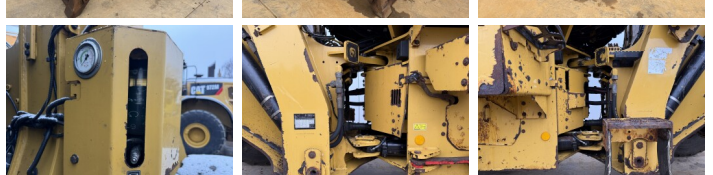

Caterpillar

Caterpillar 926M

€ 36.000excl.

Annee de construction **2019**
Numero de reference **BM007219**
Heures **14.991**

Algemeen

Type **926M**
Emplacement **Veldhoven, Netherlands**
Dutch vehicle
Certificaat **CE + EPA**

Description

Available at Boss Machinery! This Caterpillar 926M Wheel Loader from 2019 has an engine power of 126 kW and counts 14991 operational hours. Always worked in The Netherlands. The total weight of this Caterpillar 926M is 13400 kg and the dimensions are 7.13 x 2.5 x 3.40. Furthermore, this 926M is equipped with Climate Control, Pressurised Cabin, climatiseur, Ventilated Seat, Heated Seat, Camera, Radio, Electrical Mirrors, Bluetooth, Weighing system, Attache rapide pour godet, Graissage centralisé. The Caterpillar Wheel Loader also has a CE + EPA marking. Do you want more information or do you want to try the Caterpillar 926M at our yard? Please let us know.

Maten / Gewichten

Dimensions L*L*H **7.13 x 2.5 x 3.40**
Poids **13400**

Technische informatie

Configurations de lecteur **4x4**

Motor informatie

Moteur marque **Caterpillar**
Moteur type **C7.1**
Cylindres **6**
Turbo
Puissance dans kW **126**

BOSS

MACHINERY