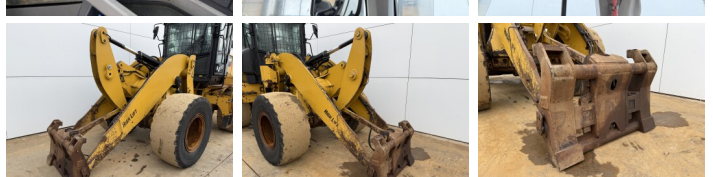

Caterpillar

Caterpillar 926M

€ 36.000excl.

Annee de construction **2019**
Numero de reference **BM007219**
Heures **14.991**

Algemeen

Type **926M**
Emplacement **Veldhoven, Netherlands**
Dutch vehicle
Certificaat **CE + EPA**

Description

Available at Boss Machinery! This Caterpillar 926M Wheel Loader from 2019 has an engine power of 126 kW and counts 14991 operational hours. Always worked in The Netherlands. The total weight of this Caterpillar 926M is 13400 kg and the dimensions are 7.13 x 2.5 x 3.40. Furthermore, this 926M is equipped with Climate Control, Pressurised Cabin, climatiseur, Ventilated Seat, Heated Seat, Camera, Radio, Electrical Mirrors, Bluetooth, Weighing system, Attache rapide pour godet, Graissage centralisé. The Caterpillar Wheel Loader also has a CE + EPA marking. Do you want more information or do you want to try the Caterpillar 926M at our yard? Please let us know.

Maten / Gewichten

Dimensions L*L*H **7.13 x 2.5 x 3.40**
Poids **13400**

Technische informatie

Configurations de lecteur **4x4**

Motor informatie

Moteur marque **Caterpillar**
Moteur type **C7.1**
Cylindres **6**
Turbo
Puissance dans kW **126**

BOSS

MACHINERY