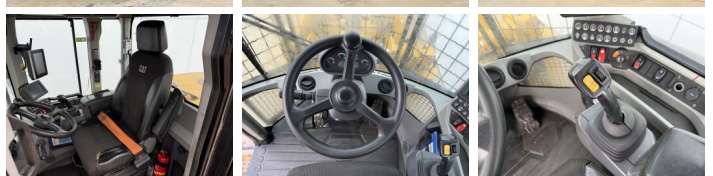

Caterpillar

Caterpillar 926M

€ 36.000excl.

Annee de construction **2019**
Numero de reference **BM007219**
Heures **14.991**

Algemeen

Type **926M**
Emplacement **Veldhoven, Netherlands**
Dutch vehicle
Certificaat **CE + EPA**

Description

Available at Boss Machinery! This Caterpillar 926M Wheel Loader from 2019 has an engine power of 126 kW and counts 14991 operational hours. Always worked in The Netherlands. The total weight of this Caterpillar 926M is 13400 kg and the dimensions are 7.13 x 2.5 x 3.40. Furthermore, this 926M is equipped with Climate Control, Pressurised Cabin, climatiseur, Ventilated Seat, Heated Seat, Camera, Radio, Electrical Mirrors, Bluetooth, Weighing system, Attache rapide pour godet, Graissage centralisé. The Caterpillar Wheel Loader also has a CE + EPA marking. Do you want more information or do you want to try the Caterpillar 926M at our yard? Please let us know.

Maten / Gewichten

Dimensions L*L*H **7.13 x 2.5 x 3.40**
Poids **13400**

Technische informatie

Configurations de lecteur **4x4**

Motor informatie

Moteur marque **Caterpillar**
Moteur type **C7.1**
Cylindres **6**
Turbo
Puissance dans kW **126**

BOSS

MACHINERY