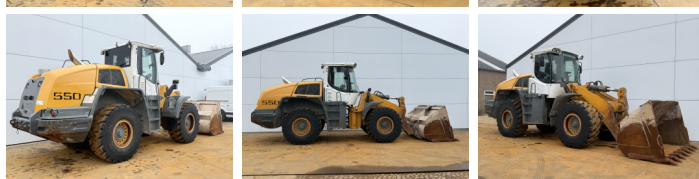

Liebherr

Liebherr L550

€ 39.500excl.

Annee de construction **2015**
Numero de reference **BM007250**
Heures **12.729**

Algemeen

Type L550
Emplacement Veldhoven, Netherlands
Certificaat CE + EPA

Available at Boss Machinery! This Liebherr L550 Wheel Loader from 2015 has an engine power of 140 kW and counts 12729 operational hours. The total weight of this Liebherr L550 is 20500 kg and the dimensions are -. Furthermore, this L550 is equipped with Camera, Radio, Bluetooth, Heated Seat, climatiseur, Graissage centralisé. The Liebherr Wheel Loader also has a CE + EPA marking. Do you want more information or do you want to try the Liebherr L550 at our yard? Please let us know.

Maten / Gewichten

Poids 20500

Technische informatie

Configurations de lecteur 4x4

Motor informatie

Moteur marque Liebherr
Moteur type D934 A7
Cylindres 6
Turbo
Puissance dans kW 140

Banden / Rupsen

70% 70% 20.5R25
60% 60% 20.5R25

BOSS

MACHINERY

Opties

Camera

Radio

Bluetooth

Heated Seat

climatiseur