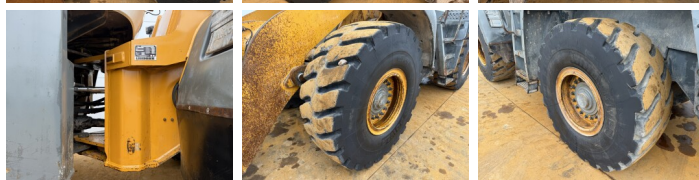

Liebherr

Liebherr L550

€ 39.500excl.

Annee de construction **2015**
Numero de reference **BM007250**
Heures **12.729**

Algemeen

Type L550
Emplacement Veldhoven, Netherlands
Certificaat CE + EPA

Available at Boss Machinery! This Liebherr L550 Wheel Loader from 2015 has an engine power of 140 kW and counts 12729 operational hours. The total weight of this Liebherr L550 is 20500 kg and the dimensions are -. Furthermore, this L550 is equipped with Camera, Radio, Bluetooth, Heated Seat, climatiseur, Graissage centralisé. The Liebherr Wheel Loader also has a CE + EPA marking. Do you want more information or do you want to try the Liebherr L550 at our yard? Please let us know.

Maten / Gewichten

Poids 20500

Technische informatie

Configurations de lecteur 4x4

Motor informatie

Moteur marque Liebherr
Moteur type D934 A7
Cylindres 6
Turbo
Puissance dans kW 140

Banden / Rupsen

70% 70% 20.5R25
60% 60% 20.5R25

BOSS

MACHINERY

Opties

Camera

Radio

Bluetooth

Heated Seat

climatiseur