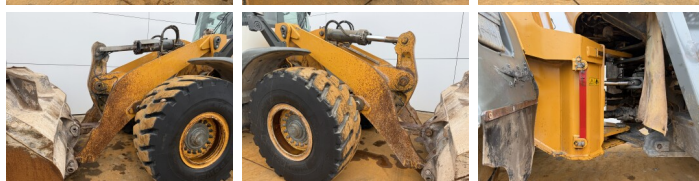

Liebherr

Liebherr L550

€ 39.500excl.

Annee de construction **2015**
Numero de reference **BM007250**
Heures **12.729**

Algemeen

Type L550
Emplacement Veldhoven, Netherlands
Certificaat CE + EPA

Available at Boss Machinery! This Liebherr L550 Wheel Loader from 2015 has an engine power of 140 kW and counts 12729 operational hours. The total weight of this Liebherr L550 is 20500 kg and the dimensions are -. Furthermore, this L550 is equipped with Camera, Radio, Bluetooth, Heated Seat, climatiseur, Graissage centralisé. The Liebherr Wheel Loader also has a CE + EPA marking. Do you want more information or do you want to try the Liebherr L550 at our yard? Please let us know.

Maten / Gewichten

Poids 20500

Technische informatie

Configurations de lecteur 4x4

Motor informatie

Moteur marque Liebherr
Moteur type D934 A7
Cylindres 6
Turbo
Puissance dans kW 140

Banden / Rupsen

70% 70% 20.5R25
60% 60% 20.5R25

BOSS

MACHINERY

Opties

Camera

Radio

Bluetooth

Heated Seat

climatiseur

Graissage centralisé