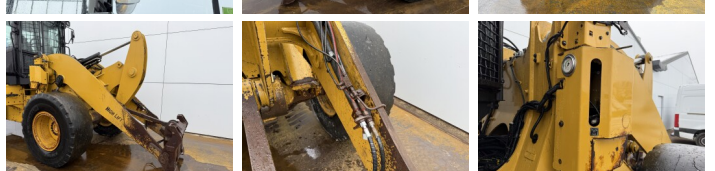

Description

Available at Boss Machinery! This Caterpillar 926M Wheel Loader from 2019 has an engine power of 114 kW and counts 17460 operational hours. Always worked in The Netherlands. The total weight of this Caterpillar 926M is 13400 kg and the dimensions are 7.13 x 2.50 x 3.40. Furthermore, this 926M is equipped with Radio, Electrical Mirrors, Bluetooth, Weighing system, Attache rapide pour godet, Climate Control, climatiseur, Ventilated Seat, Heated Seat, Camera, Graissage centralisé. The Caterpillar Wheel Loader also has a CE + EPA marking. Do you want more information or do you want to try the Caterpillar 926M at our yard? Please let us know.

Banden / Rupsen

10%	10%	20.5R25
10%	10%	20.5R25

Opties

Radio

Electrical Mirrors

Bluetooth

Weighing system

Attache rapide pour godet