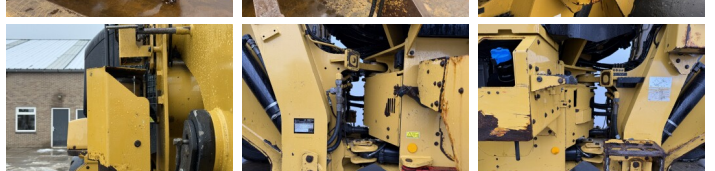

Description

Available at Boss Machinery! This Caterpillar 926M Wheel Loader from 2019 has an engine power of 114 kW and counts 17460 operational hours. Always worked in The Netherlands. The total weight of this Caterpillar 926M is 13400 kg and the dimensions are 7.13 x 2.50 x 3.40. Furthermore, this 926M is equipped with Radio, Electrical Mirrors, Bluetooth, Weighing system, Attache rapide pour godet, Climate Control, climatiseur, Ventilated Seat, Heated Seat, Camera, Graissage centralisé. The Caterpillar Wheel Loader also has a CE + EPA marking. Do you want more information or do you want to try the Caterpillar 926M at our yard? Please let us know.

Maten / Gewichten

Poids **13400**
Dimensions L*L*H **7.13 x 2.50 x 3.40**

Technische informatie

Configurations de lecteur **4x4**

Motor informatie

Moteur marque **Caterpillar**
Moteur type **C7.1**
Cylindres **6**
Turbo
Puissance dans kW **114**

Banden / Rupsen

10%	10%	20.5R25
10%	10%	20.5R25

Opties

Radio

Electrical Mirrors

Bluetooth

Weighing system

Attache rapide pour godet