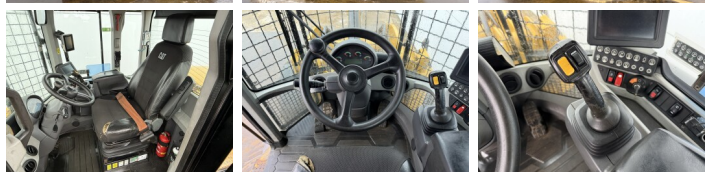

Caterpillar

Caterpillar 926M

BOSS
MACHINERY

€ 34.500excl.

Annee de construction **2019**
Numero de reference **BM007220**
Heures **17.460**

Algemeen

Type **926M**
Emplacement **Veldhoven, Netherlands**
Dutch vehicle
Certificaat **CE + EPA**

Description

Available at Boss Machinery! This Caterpillar 926M Wheel Loader from 2019 has an engine power of 114 kW and counts 17460 operational hours. Always worked in The Netherlands. The total weight of this Caterpillar 926M is 13400 kg and the dimensions are 7.13 x 2.50 x 3.40. Furthermore, this 926M is equipped with Radio, Electrical Mirrors, Bluetooth, Weighing system, Attache rapide pour godet, Climate Control, climatiseur, Ventilated Seat, Heated Seat, Camera, Graissage centralisé. The Caterpillar Wheel Loader also has a CE + EPA marking. Do you want more information or do you want to try the Caterpillar 926M at our yard? Please let us know.

Maten / Gewichten

Poids **13400**
Dimensions L*L*H **7.13 x 2.50 x 3.40**

Technische informatie

Configurations de lecteur **4x4**

Motor informatie

Moteur marque **Caterpillar**
Moteur type **C7.1**
Cylindres **6**
Turbo
Puissance dans kW **114**