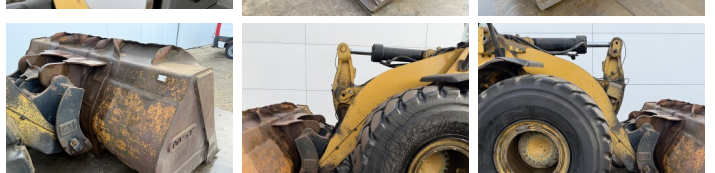

Available at Boss Machinery! This Caterpillar 966K Wheel Loader from 2012 has an engine power of 219 kW and counts 0 operational hours. The total weight of this Caterpillar 966K is 24000 kg and the dimensions are 8.57 x 3.08 x 3.59 . Furthermore, this 966K is equipped with Joystick steering, climatiseur, Radio, Camera, 3rd Function , Attache rapide pour godet, Bluetooth, Backup alarm, Climate Control, Graissage centralisé. The Caterpillar Wheel Loader also has a CE marking. Do you want more information or do you want to try the Caterpillar 966K at our yard? Please let us know.

Banden / Rupsen

70% 70% **26.5R25**
70% 70% **26.5R25**

Opties

Joystick steering

climatiseur

Radio

Camera

3rd Function