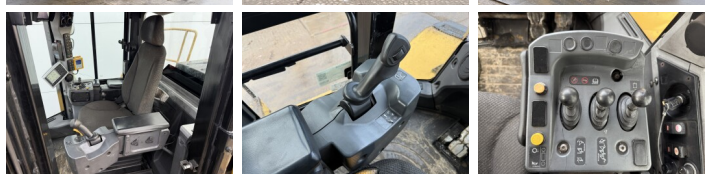

Available at Boss Machinery! This Caterpillar 966K Wheel Loader from 2012 has an engine power of 219 kW and counts 0 operational hours. The total weight of this Caterpillar 966K is 24000 kg and the dimensions are 8.57 x 3.08 x 3.59 . Furthermore, this 966K is equipped with Joystick steering, climatiseur, Radio, Camera, 3rd Function , Attache rapide pour godet, Bluetooth, Backup alarm, Climate Control, Graissage centralisé. The Caterpillar Wheel Loader also has a CE marking. Do you want more information or do you want to try the Caterpillar 966K at our yard? Please let us know.

Banden / Rupsen

70% 70% **26.5R25**
70% 70% **26.5R25**

Opties

Joystick steering

climatiseur

Radio

Camera

3rd Function

Attache rapide pour godet

Bluetooth

Backup alarm

Climate Control

Graissage centralisé