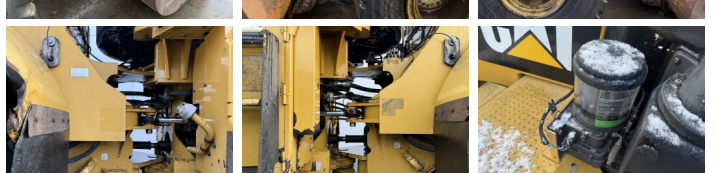

Available at Boss Machinery! This Caterpillar 966K Wheel Loader from 2012 has an engine power of 219 kW and counts 0 operational hours. The total weight of this Caterpillar 966K is 24000 kg and the dimensions are 8.57 x 3.08 x 3.59 . Furthermore, this 966K is equipped with Joystick steering, climatiseur, Radio, Camera, 3rd Function , Attache rapide pour godet, Bluetooth, Backup alarm, Climate Control, Graissage centralisé. The Caterpillar Wheel Loader also has a CE marking. Do you want more information or do you want to try the Caterpillar 966K at our yard? Please let us know.

Banden / Rupsen

70% 70% **26.5R25**
70% 70% **26.5R25**

Opties

Joystick steering

climatiseur

Radio

Camera

3rd Function