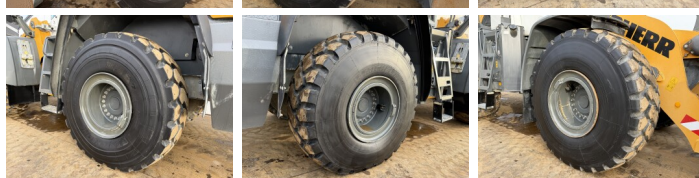

Liebherr

Liebherr L566

BOSS
MACHINERY

Annee de construction **2020**
Numero de reference **BM007176**
Heures **9.134**

Algemeen

Type L566
Emplacement Veldhoven, Netherlands
Certificaat CE
Available at Boss Machinery! This Liebherr L566 Wheel Loader from 2020 has an engine power of 200 kW and counts 9134 operational hours. The total weight of this Liebherr L566 is 27500 kg and the dimensions are 9.27 x 3.20 x 3.80. Furthermore, this L566 is equipped with Heated Seat, Bluetooth, Climate Control, climatiseur, Radio, Camera, CDC Steering. The Liebherr Wheel Loader also has a CE marking. Do you want more information or do you want to try the Liebherr L566 at our yard? Please let us know.

Maten / Gewichten

Dimensions L*L*H 9.27 x 3.20 x 3.80
Poids 27500

Technische informatie

German Machine
Configurations de lecteur 4x4

Motor informatie

Moteur marque Liebherr
Moteur type D936 A7-25
Cylindres 6
Turbo
Puissance dans kW 200

Banden / Rupsen

70% 70% 26.5R25
70% 70% 26.5R25

Opties

Heated Seat
Bluetooth
Climate Control
climatiseur
Radio
Camera
CDC Steering