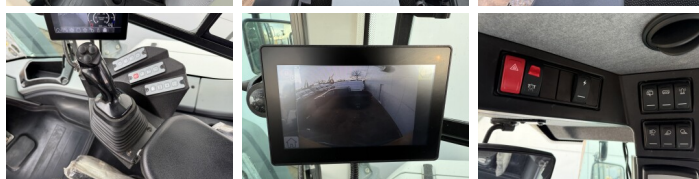

Liebherr

Liebherr L566

BOSS
MACHINERY

Annee de construction **2020**
Numero de reference **BM007176**
Heures **9.134**

Algemeen

Type L566
Emplacement Veldhoven, Netherlands
Certificaat CE
Available at Boss Machinery! This Liebherr L566 Wheel Loader from 2020 has an engine power of 200 kW and counts 9134 operational hours. The total weight of this Liebherr L566 is 27500 kg and the dimensions are 9.27 x 3.20 x 3.80. Furthermore, this L566 is equipped with Heated Seat, Bluetooth, Climate Control, climatiseur, Radio, Camera, CDC Steering. The Liebherr Wheel Loader also has a CE marking. Do you want more information or do you want to try the Liebherr L566 at our yard? Please let us know.

Banden / Rupsen

70% 70% 26.5R25
70% 70% 26.5R25

Opties

Heated Seat
Bluetooth
Climate Control
climatiseur
Radio
Camera
CDC Steering