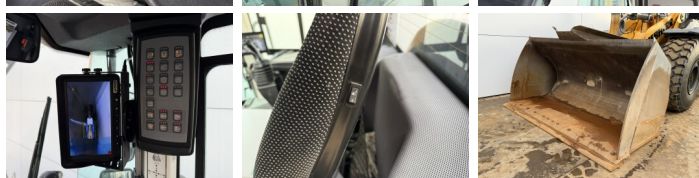

Liebherr

Liebherr L566

BOSS
MACHINERY

Annee de construction **2020**
Numero de reference **BM007176**
Heures **9.134**

Algemeen

Type L566
Emplacement Veldhoven, Netherlands
Certificaat CE
Available at Boss Machinery! This Liebherr L566 Wheel Loader from 2020 has an engine power of 200 kW and counts 9134 operational hours. The total weight of this Liebherr L566 is 27500 kg and the dimensions are 9.27 x 3.20 x 3.80. Furthermore, this L566 is equipped with Heated Seat, Bluetooth, Climate Control, climatiseur, Radio, Camera, CDC Steering. The Liebherr Wheel Loader also has a CE marking. Do you want more information or do you want to try the Liebherr L566 at our yard? Please let us know.

Banden / Rupsen

70% 70% 26.5R25
70% 70% 26.5R25

Opties

Heated Seat
Bluetooth
Climate Control
climatiseur
Radio
Camera
CDC Steering