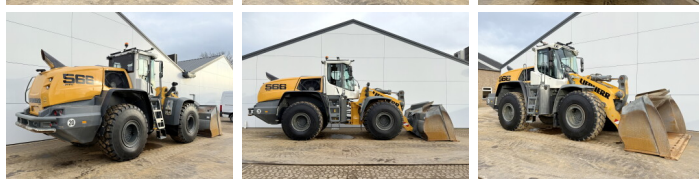

Liebherr

Liebherr L566

BOSS
MACHINERY

Annee de construction **2020**
Numero de reference **BM007176**
Heures **9.134**

Algemeen

Type L566
Emplacement Veldhoven, Netherlands
Certificaat CE
Available at Boss Machinery! This Liebherr L566 Wheel Loader from 2020 has an engine power of 200 kW and counts 9134 operational hours. The total weight of this Liebherr L566 is 27500 kg and the dimensions are 9.27 x 3.20 x 3.80. Furthermore, this L566 is equipped with Heated Seat, Bluetooth, Climate Control, climatiseur, Radio, Camera, CDC Steering. The Liebherr Wheel Loader also has a CE marking. Do you want more information or do you want to try the Liebherr L566 at our yard? Please let us know.

Maten / Gewichten

Dimensions L*L*H 9.27 x 3.20 x 3.80
Poids 27500

Technische informatie

German Machine
Configurations de lecteur 4x4

Motor informatie

Moteur marque Liebherr
Moteur type D936 A7-25
Cylindres 6
Turbo
Puissance dans kW 200

Banden / Rupsen

70% 70% 26.5R25
70% 70% 26.5R25

Opties

Heated Seat
Bluetooth
Climate Control
climatiseur
Radio
Camera
CDC Steering