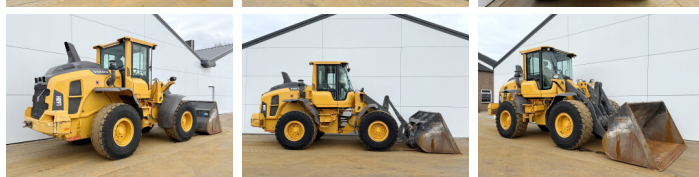

Available at Boss Machinery! This Volvo L60H Wheel Loader from 2021 has an engine power of 122 kW and counts 10582 operational hours. The total weight of this Volvo L60H is 13600 kg and the dimensions are 7.96 x 2.44 x 3.26. Furthermore, this L60H is equipped with Bluetooth, Attache rapide pour godet, Climate Control, climatiseur, Heated Seat, Camera, Radio, Electrical Mirrors. The Volvo Wheel Loader also has a EPA marking. Do you want more information or do you want to try the Volvo L60H at our yard? Please let us know.

Banden / Rupsen

60% 30% **20.5R25**
30% 30% **20.5R25**

BOSS

MACHINERY

Opties

Bluetooth

Attache rapide pour godet

Climate Control