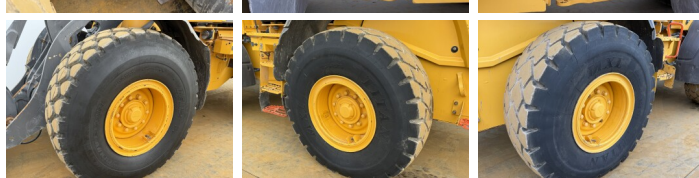

Available at Boss Machinery! This Volvo L60H Wheel Loader from 2021 has an engine power of 122 kW and counts 10582 operational hours. The total weight of this Volvo L60H is 13600 kg and the dimensions are 7.96 x 2.44 x 3.26. Furthermore, this L60H is equipped with Bluetooth, Attache rapide pour godet, Climate Control, climatiseur, Heated Seat, Camera, Radio, Electrical Mirrors. The Volvo Wheel Loader also has a EPA marking. Do you want more information or do you want to try the Volvo L60H at our yard? Please let us know.

Banden / Rupsen

60% 30% **20.5R25**
30% 30% **20.5R25**

BOSS

MACHINERY

Opties

Bluetooth

Attache rapide pour godet

Climate Control