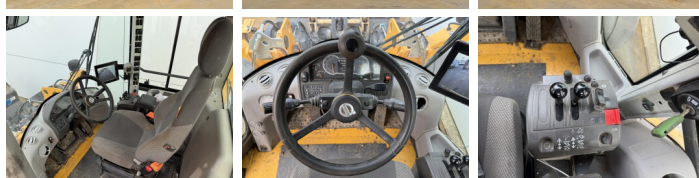

Available at Boss Machinery! This Volvo L60H Wheel Loader from 2021 has an engine power of 122 kW and counts 10582 operational hours. The total weight of this Volvo L60H is 13600 kg and the dimensions are 7.96 x 2.44 x 3.26. Furthermore, this L60H is equipped with Bluetooth, Attache rapide pour godet, Climate Control, climatiseur, Heated Seat, Camera, Radio, Electrical Mirrors. The Volvo Wheel Loader also has a EPA marking. Do you want more information or do you want to try the Volvo L60H at our yard? Please let us know.

Banden / Rupsen

60% 30% **20.5R25**
30% 30% **20.5R25**

BOSS

MACHINERY

Opties

Bluetooth

Attache rapide pour godet

Climate Control