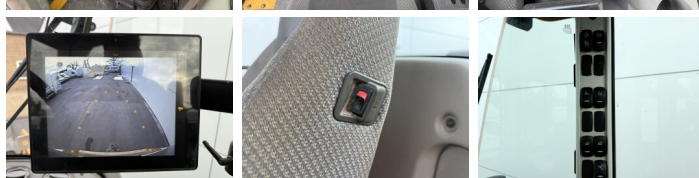

Volvo

Volvo L60H

€ 69.500excl.

Annee de construction **2021**
Numero de reference **BM007063**
Heures **10.582**

Algemeen

Type **L60H**
Emplacement **Veldhoven, Netherlands**
Certificaat **EPA**

Description

Available at Boss Machinery! This Volvo L60H Wheel Loader from 2021 has an engine power of 122 kW and counts 10582 operational hours. The total weight of this Volvo L60H is 13600 kg and the dimensions are 7.96 x 2.44 x 3.26. Furthermore, this L60H is equipped with Bluetooth, Attache rapide pour godet, Climate Control, climatiseur, Heated Seat, Camera, Radio, Electrical Mirrors. The Volvo Wheel Loader also has a EPA marking. Do you want more information or do you want to try the Volvo L60H at our yard? Please let us know.

Maten / Gewichten

Dimensions L*L*H **7.96 x 2.44 x 3.26**
Poids **13600**

Technische informatie

Configurations de lecteur **4x4**

Motor informatie

Moteur marque **Volvo**
Moteur type **D6J**
Cylindres **6**
Turbo
Puissance dans kW **122**

Banden / Rupsen

60% 30% **20.5R25**
30% 30% **20.5R25**

BOSS

MACHINERY