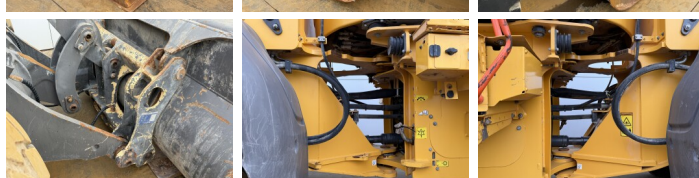

Available at Boss Machinery! This Volvo L60H Wheel Loader from 2021 has an engine power of 122 kW and counts 10582 operational hours. The total weight of this Volvo L60H is 13600 kg and the dimensions are 7.96 x 2.44 x 3.26. Furthermore, this L60H is equipped with Bluetooth, Attache rapide pour godet, Climate Control, climatiseur, Heated Seat, Camera, Radio, Electrical Mirrors. The Volvo Wheel Loader also has a EPA marking. Do you want more information or do you want to try the Volvo L60H at our yard? Please let us know.

Banden / Rupsen

60% 30% **20.5R25**
30% 30% **20.5R25**

BOSS

MACHINERY

Opties

Bluetooth

Attache rapide pour godet

Climate Control