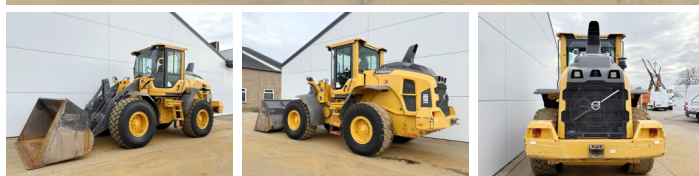

Available at Boss Machinery! This Volvo L60H Wheel Loader from 2021 has an engine power of 122 kW and counts 10582 operational hours. The total weight of this Volvo L60H is 13600 kg and the dimensions are 7.96 x 2.44 x 3.26. Furthermore, this L60H is equipped with Bluetooth, Attache rapide pour godet, Climate Control, climatiseur, Heated Seat, Camera, Radio, Electrical Mirrors. The Volvo Wheel Loader also has a EPA marking. Do you want more information or do you want to try the Volvo L60H at our yard? Please let us know.

Banden / Rupsen

60% 30% **20.5R25**
30% 30% **20.5R25**

BOSS

MACHINERY

Opties

Bluetooth

Attache rapide pour godet

Climate Control