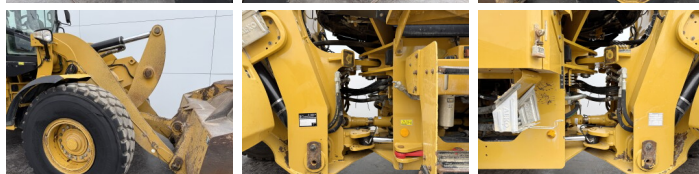

Caterpillar

Caterpillar 938K

BOSS
MACHINERY

Annee de construction **2013**
Numero de reference **BM006976**
Heures **16.182**

Algemeen

Type 938K
Emplacement Veldhoven, Netherlands
Certificaat CE + EPA
Available at Boss Machinery! This Caterpillar 938K Wheel Loader from 2013 has an engine power of 129 kW and counts 16182 operational hours. The total weight of this Caterpillar 938K is 15800 kg and the dimensions are 7.68 x 2.82 x 3.36. Furthermore, this 938K is equipped with AdBlue, Camera, climatiseur, Graissage centralisé. The Caterpillar Wheel Loader also has a CE + EPA marking. Do you want more information or do you want to try the Caterpillar 938K at our yard? Please let us know.

Banden / Rupsen

80% 80% 20.5R25
80% 80% 20.5R25

Opties

AdBlue

Camera
climatiseur
Graissage centralisé