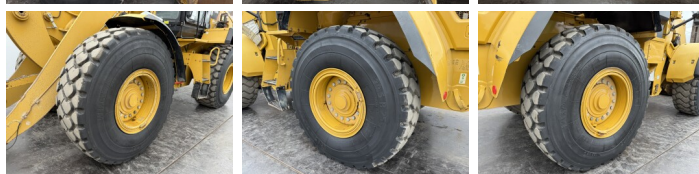

Caterpillar

Caterpillar 938K

BOSS
MACHINERY

Annee de construction **2013**
Numero de reference **BM006976**
Heures **16.182**

Algemeen

Type 938K
Emplacement Veldhoven, Netherlands
Certificaat CE + EPA
Available at Boss Machinery! This Caterpillar 938K Wheel Loader from 2013 has an engine power of 129 kW and counts 16182 operational hours. The total weight of this Caterpillar 938K is 15800 kg and the dimensions are 7.68 x 2.82 x 3.36. Furthermore, this 938K is equipped with AdBlue, Camera, climatiseur, Graissage centralisé. The Caterpillar Wheel Loader also has a CE + EPA marking. Do you want more information or do you want to try the Caterpillar 938K at our yard? Please let us know.

Banden / Rupsen

80% 80% 20.5R25
80% 80% 20.5R25

Opties

AdBlue

Camera
climatiseur
Graissage centralisé