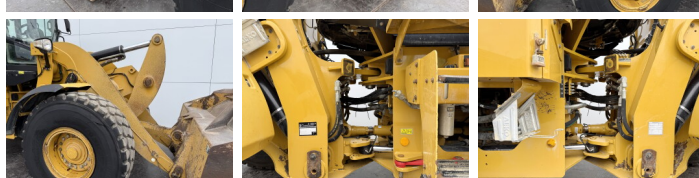

Caterpillar

Caterpillar 938K

BOSS
MACHINERY

Annee de construction **2013**
Numero de reference **BM006976**
Heures **16.182**

Algemeen

Type 938K
Emplacement Veldhoven, Netherlands
Certificaat CE + EPA
Available at Boss Machinery! This Caterpillar 938K Wheel Loader from 2013 has an engine power of 129 kW and counts 16182 operational hours. The total weight of this Caterpillar 938K is 15800 kg and the dimensions are 7.68 x 2.82 x 3.36. Furthermore, this 938K is equipped with Camera, climatiseur, AdBlue, Graissage centralisé. The Caterpillar Wheel Loader also has a CE + EPA marking. Do you want more information or do you want to try the Caterpillar 938K at our yard? Please let us know.

Description

Maten / Gewichten

Dimensions L*L*H 7.68 x 2.82 x 3.36
Poids 15800

Technische informatie

Configurations de lecteur 4x4

Motor informatie

Moteur marque Caterpillar
Moteur type C6.6
Cylindres 6
Turbo
Puissance dans kW 129

Banden / Rupsen

80% 80% 20.5R25
80% 80% 20.5R25

Opties

Camera

climatiseur

AdBlue

Graissage centralisé