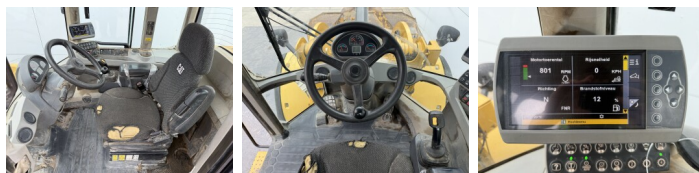

Caterpillar

Caterpillar 938K

BOSS
MACHINERY

Annee de construction **2013**
Numero de reference **BM006976**
Heures **16.182**

Algemeen

Type 938K
Emplacement Veldhoven, Netherlands
Certificaat CE + EPA
Available at Boss Machinery! This Caterpillar 938K Wheel Loader from 2013 has an engine power of 129 kW and counts 16182 operational hours. The total weight of this Caterpillar 938K is 15800 kg and the dimensions are 7.68 x 2.82 x 3.36. Furthermore, this 938K is equipped with AdBlue, Camera, climatiseur, Graissage centralisé. The Caterpillar Wheel Loader also has a CE + EPA marking. Do you want more information or do you want to try the Caterpillar 938K at our yard? Please let us know.

Description

Maten / Gewichten

Dimensions L*L*H 7.68 x 2.82 x 3.36
Poids 15800

Technische informatie

Configurations de lecteur 4x4

Motor informatie

Moteur marque Caterpillar
Moteur type C6.6
Cylindres 6
Turbo
Puissance dans kW 129

Banden / Rupsen

80% 80% 20.5R25
80% 80% 20.5R25

Opties

AdBlue