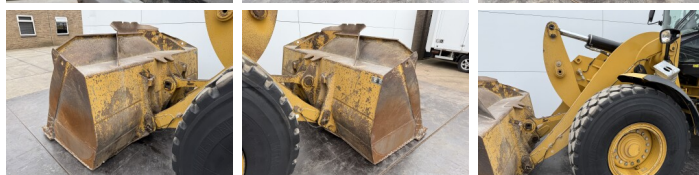

Caterpillar

Caterpillar 938K

BOSS
MACHINERY

Annee de construction **2013**
Numero de reference **BM006976**
Heures **16.182**

Algemeen

Type 938K
Emplacement Veldhoven, Netherlands
Certificaat CE + EPA
Available at Boss Machinery! This Caterpillar 938K Wheel Loader from 2013 has an engine power of 129 kW and counts 16182 operational hours. The total weight of this Caterpillar 938K is 15800 kg and the dimensions are 7.68 x 2.82 x 3.36. Furthermore, this 938K is equipped with AdBlue, Camera, climatiseur, Graissage centralisé. The Caterpillar Wheel Loader also has a CE + EPA marking. Do you want more information or do you want to try the Caterpillar 938K at our yard? Please let us know.

Description

Maten / Gewichten

Dimensions L*L*H 7.68 x 2.82 x 3.36
Poids 15800

Technische informatie

Configurations de lecteur 4x4

Motor informatie

Moteur marque Caterpillar
Moteur type C6.6
Cylindres 6
Turbo
Puissance dans kW 129

Banden / Rupsen

80% 80% 20.5R25
80% 80% 20.5R25

Opties

AdBlue

Camera
climatiseur
Graissage centralisé