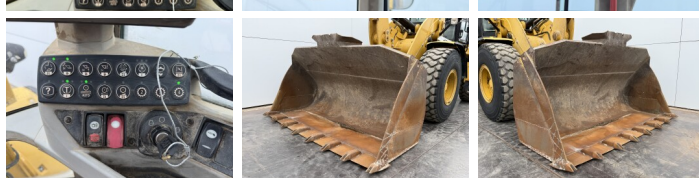

Caterpillar

Caterpillar 938K

BOSS
MACHINERY

Annee de construction **2013**
Numero de reference **BM006976**
Heures **16.182**

Algemeen

Type 938K
Emplacement Veldhoven, Netherlands
Certificaat CE + EPA
Available at Boss Machinery! This Caterpillar 938K Wheel Loader from 2013 has an engine power of 129 kW and counts 16182 operational hours. The total weight of this Caterpillar 938K is 15800 kg and the dimensions are 7.68 x 2.82 x 3.36. Furthermore, this 938K is equipped with Camera, climatiseur, AdBlue, Graissage centralisé. The Caterpillar Wheel Loader also has a CE + EPA marking. Do you want more information or do you want to try the Caterpillar 938K at our yard? Please let us know.

Description

Maten / Gewichten

Dimensions L*L*H 7.68 x 2.82 x 3.36
Poids 15800

Technische informatie

Configurations de lecteur 4x4

Motor informatie

Moteur marque Caterpillar
Moteur type C6.6
Cylindres 6
Turbo
Puissance dans kW 129

Banden / Rupsen

80% 80% 20.5R25
80% 80% 20.5R25

Opties

Camera

climatiseur

AdBlue

Graissage centralisé