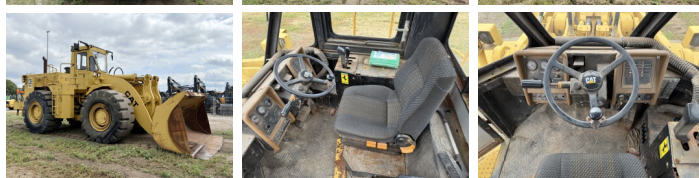

Caterpillar

Caterpillar 988B

BOSS
MACHINERY

€ 59.500excl.

Annee de construction **1990**
Numero de reference **BC000278**
Heures **7.624**

Algemeen

Type **988B**
Emplacement **Veldhoven, Netherlands**
Certificaat **CE**
Chassis nummer **50W10067**

Description

Available at Boss Machinery! This Caterpillar 988B Wheel Loader from 1990 has an engine power of 280 kW and counts 7624 operational hours. The total weight of this Caterpillar 988B is 45580 kg and the dimensions are 10.39 x 3.55 x 4.14. Furthermore, this 988B is equipped with Air Suspension Seat. The Caterpillar Wheel Loader also has a CE marking. Do you want more information or do you want to try the Caterpillar 988B at our yard? Please let us know.

Maten / Gewichten

Dimensions L*L*H **10.39 x 3.55 x 4.14**
Poids **45580**

Technische informatie

Configurations de lecteur **4x4**

Motor informatie

Moteur marque **Caterpillar**
Moteur type **3408**
Cylindres **8**
Turbo
Puissance dans kW **280**

Banden / Rupsen

90% 90% **35/65-33**
90% 90% **35/65-33**