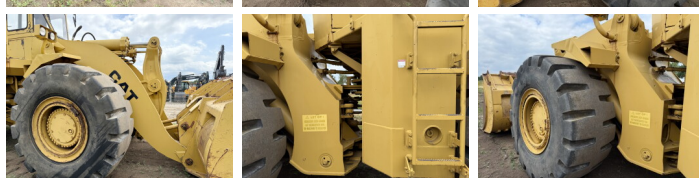

Caterpillar

Caterpillar 988B

BOSS
MACHINERY

€ 59.500excl.

Annee de construction **1990**
Numero de reference **BC000278**
Heures **7.624**

Algemeen

Type **988B**
Emplacement **Veldhoven, Netherlands**
Certificaat **CE**
Chassis nummer **50W10067**

Description

Available at Boss Machinery! This Caterpillar 988B Wheel Loader from 1990 has an engine power of 280 kW and counts 7624 operational hours. The total weight of this Caterpillar 988B is 45580 kg and the dimensions are 10.39 x 3.55 x 4.14. Furthermore, this 988B is equipped with Air Suspension Seat. The Caterpillar Wheel Loader also has a CE marking. Do you want more information or do you want to try the Caterpillar 988B at our yard? Please let us know.

Maten / Gewichten

Dimensions L*L*H **10.39 x 3.55 x 4.14**
Poids **45580**

Technische informatie

Configurations de lecteur **4x4**

Motor informatie

Moteur marque **Caterpillar**
Moteur type **3408**
Cylindres **8**
Turbo
Puissance dans kW **280**

Banden / Rupsen

90% 90% **35/65-33**
90% 90% **35/65-33**

Opties

Air Suspension Seat