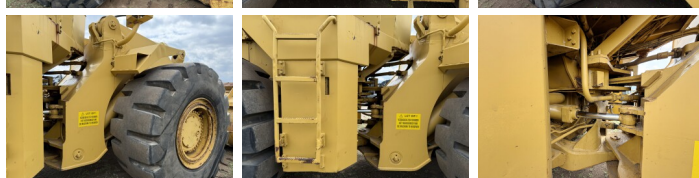

Caterpillar

Caterpillar 988B

BOSS
MACHINERY

€ 59.500excl.

Annee de construction **1990**
Numero de reference **BC000278**
Heures **7.624**

Algemeen

Type **988B**
Emplacement **Veldhoven, Netherlands**
Certificaat **CE**
Chassis nummer **50W10067**

Description

Available at Boss Machinery! This Caterpillar 988B Wheel Loader from 1990 has an engine power of 280 kW and counts 7624 operational hours. The total weight of this Caterpillar 988B is 45580 kg and the dimensions are 10.39 x 3.55 x 4.14. Furthermore, this 988B is equipped with Air Suspension Seat. The Caterpillar Wheel Loader also has a CE marking. Do you want more information or do you want to try the Caterpillar 988B at our yard? Please let us know.

Banden / Rupsen

90% 90% **35/65-33**
90% 90% **35/65-33**

Opties

Air Suspension Seat