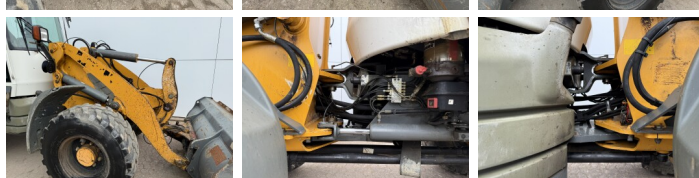

Description

Available at Boss Machinery! This Liebherr L509 Stereo Wheel Loader from 2012 has an engine power of 61 kW and counts 6180 operational hours. The total weight of this Liebherr L509 Stereo is 8560 kg and the dimensions are 5.55 x 1.95 x 2.78. Furthermore, this L509 Stereo is equipped with Attache rapide pour godet, Radio, Graissage centralisé. The Liebherr Wheel Loader also has a CE marking. Do you want more information or do you want to try the Liebherr L509 Stereo at our yard? Please let us know.

Banden / Rupsen

20% 20% 405/70R20 Dunlop
20% 20% 405/70R20 Dunlop

Opties

Attache rapide pour godet

Radio

Graissage centralisé