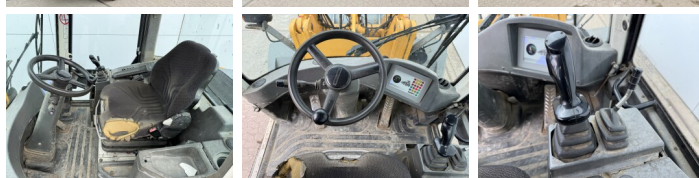

Liebherr

Liebherr L509 Stereo

BOSS
MACHINERY

€ 21.000excl.

Annee de construction **2012**
Numero de reference **BM006678**
Heures **6.180**

Algemeen

Type L509 Stereo
Emplacement Veldhoven, Netherlands
Certificaat CE

Description

Available at Boss Machinery! This Liebherr L509 Stereo Wheel Loader from 2012 has an engine power of 61 kW and counts 6180 operational hours. The total weight of this Liebherr L509 Stereo is 8560 kg and the dimensions are 5.55 x 1.95 x 2.78. Furthermore, this L509 Stereo is equipped with Attache rapide pour godet, Radio, Graissage centralisé. The Liebherr Wheel Loader also has a CE marking. Do you want more information or do you want to try the Liebherr L509 Stereo at our yard? Please let us know.

Maten / Gewichten

Poids 8560
Dimensions L*L*H 5.55 x 1.95 x 2.78

Technische informatie

Configurations de lecteur 4x4 (4 Wheel Steering)

Motor informatie

Moteur marque Deutz
Moteur type TD 2011 L4 W
Cylindres 4
Puissance dans kW 61

Banden / Rupsen

20% 20% 405/70R20 Dunlop
20% 20% 405/70R20 Dunlop

Opties