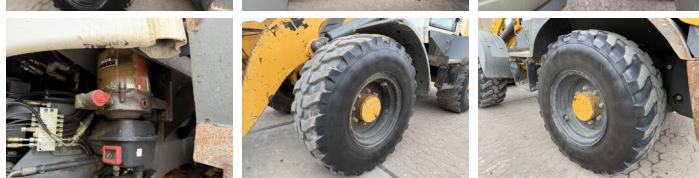

Description

Available at Boss Machinery! This Liebherr L509 Stereo Wheel Loader from 2012 has an engine power of 61 kW and counts 6180 operational hours. The total weight of this Liebherr L509 Stereo is 8560 kg and the dimensions are 5.55 x 1.95 x 2.78. Furthermore, this L509 Stereo is equipped with Attache rapide pour godet, Radio, Graissage centralisé. The Liebherr Wheel Loader also has a CE marking. Do you want more information or do you want to try the Liebherr L509 Stereo at our yard? Please let us know.

Maten / Gewichten

Poids 8560
Dimensions L*L*H 5.55 x 1.95 x 2.78

Technische informatie

Configurations de lecteur 4x4 (4 Wheel Steering)

Motor informatie

Moteur marque Deutz
Moteur type TD 2011 L4 W
Cylindres 4
Puissance dans kW 61

Banden / Rupsen

20% 20% 405/70R20 Dunlop
20% 20% 405/70R20 Dunlop

Opties

Attache rapide pour godet

Radio

Graissage centralisé