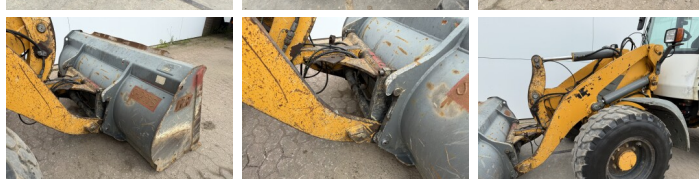

Liebherr

Liebherr L509 Stereo

BOSS
MACHINERY

€ 21.000excl.

Annee de construction **2012**
Numero de reference **BM006678**
Heures **6.180**

Algemeen

Type L509 Stereo
Emplacement Veldhoven, Netherlands
Certificaat CE

Description

Available at Boss Machinery! This Liebherr L509 Stereo Wheel Loader from 2012 has an engine power of 61 kW and counts 6180 operational hours. The total weight of this Liebherr L509 Stereo is 8560 kg and the dimensions are 5.55 x 1.95 x 2.78. Furthermore, this L509 Stereo is equipped with Attache rapide pour godet, Radio, Graissage centralisé. The Liebherr Wheel Loader also has a CE marking. Do you want more information or do you want to try the Liebherr L509 Stereo at our yard? Please let us know.

Maten / Gewichten

Poids 8560
Dimensions L*L*H 5.55 x 1.95 x 2.78

Technische informatie

Configurations de lecteur 4x4 (4 Wheel Steering)

Motor informatie

Moteur marque Deutz
Moteur type TD 2011 L4 W
Cylindres 4
Puissance dans kW 61

Banden / Rupsen

20% 20% 405/70R20 Dunlop
20% 20% 405/70R20 Dunlop

Opties