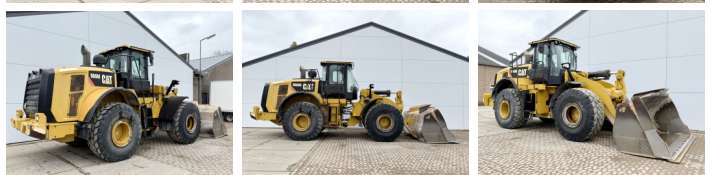

Caterpillar

Caterpillar 966M

BOSS
MACHINERY

Annee de construction **2016**
Numero de reference **BM006613**
Heures **13.129**

Algemeen

Type **966M**
Emplacement **Veldhoven, Netherlands**
Dutch vehicle
Certificaat **CE**

Description

Available at Boss Machinery! This Caterpillar 966M Wheel Loader from 2016 has an engine power of 229 kW and counts 13129 operational hours. Always worked in The Netherlands. The total weight of this Caterpillar 966M is 24000 kg and the dimensions are 9.02 x 3.21 x 3.60. Furthermore, this 966M is equipped with 3rd Function , Joystick steering, Heated Seat, Bluetooth, climatiseur, Electrical Mirrors, Climate Control, Backup alarm, Radio, AdBlue, Heated Mirrors, Graissage centralisé. The Caterpillar Wheel Loader also has a CE marking. Do you want more information or do you want to try the Caterpillar 966M at our yard? Please let us know.

Maten / Gewichten

Poids **24000**
Dimensions L*L*H **9.02 x 3.21 x 3.60**

Technische informatie

Configurations de lecteur **4x4**

Motor informatie

Moteur marque **Caterpillar**
Moteur type **C9.3**
Cylindres **6**
Turbo
Puissance dans kW **229**

Banden / Rupsen