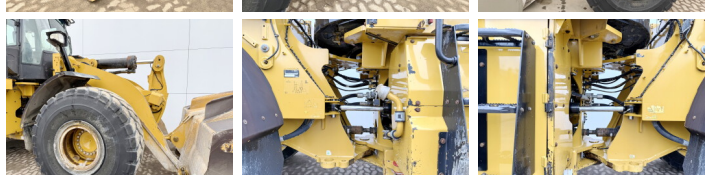

Caterpillar

Caterpillar 966M

BOSS
MACHINERY

Annee de construction **2016**
Numero de reference **BM006613**
Heures **13.129**

Algemeen

Type **966M**
Emplacement **Veldhoven, Netherlands**
Dutch vehicle
Certificaat **CE**

Description

Available at Boss Machinery! This Caterpillar 966M Wheel Loader from 2016 has an engine power of 229 kW and counts 13129 operational hours. Always worked in The Netherlands. The total weight of this Caterpillar 966M is 24000 kg and the dimensions are 9.02 x 3.21 x 3.60. Furthermore, this 966M is equipped with 3rd Function , Joystick steering, Heated Seat, Bluetooth, climatiseur, Electrical Mirrors, Climate Control, Backup alarm, Radio, AdBlue, Heated Mirrors, Graissage centralisé. The Caterpillar Wheel Loader also has a CE marking. Do you want more information or do you want to try the Caterpillar 966M at our yard? Please let us know.

Maten / Gewichten

Poids **24000**
Dimensions L*L*H **9.02 x 3.21 x 3.60**

Technische informatie

Configurations de lecteur **4x4**

Motor informatie

Moteur marque **Caterpillar**
Moteur type **C9.3**
Cylindres **6**
Turbo
Puissance dans kW **229**

Banden / Rupsen