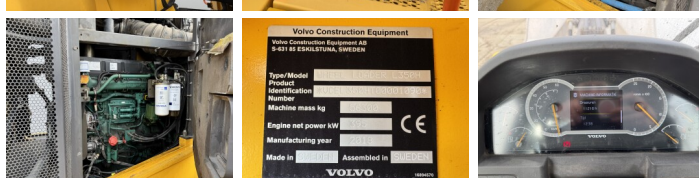

Volvo

Volvo L350H

€ 195.000excl.

Annee de construction **2018**
Numero de reference **BM006499**
Heures **11.216**

Algemeen

Type L350H
Emplacement Veldhoven, Netherlands
Dutch vehicle
Certificaat CE
Chassis nummer VCEL350HT00001090

Description

Available at Boss Machinery! This Volvo L350H Wheel Loader from 2018 has an engine power of 395 kW and counts 11216 operational hours. Always worked in The Netherlands. The total weight of this Volvo L350H is 56300 kg and the dimensions are 11.48 x 3.90 x 4.10. Furthermore, this L350H is equipped with Heated Seat, Bluetooth, CDC Steering, Radio, AdBlue, Beacon, Pressurised Cabin, Camera, Graissage centralisé. The Volvo Wheel Loader also has a CE marking. Do you want more information or do you want to try the Volvo L350H at our yard? Please let us know.

Maten / Gewichten

Dimensions L*L*H 11.48 x 3.90 x 4.10
Poids 56300

Technische informatie

Configurations de lecteur 4x4

Motor informatie

Moteur marque Volvo
Moteur type D16J
Cylindres 6
Turbo
Puissance dans kW 395

Banden / Rupsen

BOSS

MACHINERY