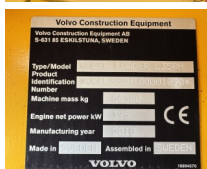

Volvo

Volvo L350H

€ 195.000excl.

Annee de construction **2018**
Numero de reference **BM006499**
Heures **11.216**

Algemeen

Type L350H
Emplacement Veldhoven, Netherlands
Dutch vehicle
Certificaat CE
Chassis nummer VCEL350HT00001090

Description

Available at Boss Machinery! This Volvo L350H Wheel Loader from 2018 has an engine power of 395 kW and counts 11216 operational hours. Always worked in The Netherlands. The total weight of this Volvo L350H is 56300 kg and the dimensions are 11.48 x 3.90 x 4.10. Furthermore, this L350H is equipped with Heated Seat, Bluetooth, CDC Steering, Radio, AdBlue, Beacon, Pressurised Cabin, Camera, Graissage centralisé. The Volvo Wheel Loader also has a CE marking. Do you want more information or do you want to try the Volvo L350H at our yard? Please let us know.

Maten / Gewichten

Dimensions L*L*H 11.48 x 3.90 x 4.10
Poids 56300

Technische informatie

Configurations de lecteur 4x4

Motor informatie

Moteur marque Volvo
Moteur type D16J
Cylindres 6
Turbo
Puissance dans kW 395

Banden / Rupsen

BOSS

MACHINERY