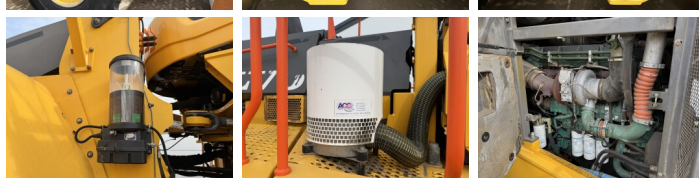

Volvo

Volvo L350H

€ 195.000excl.

Annee de construction **2018**
Numero de reference **BM006499**
Heures **11.216**

Algemeen

Type L350H
Emplacement Veldhoven, Netherlands
Dutch vehicle
Certificaat CE
Chassis nummer VCEL350HT00001090

Description

Available at Boss Machinery! This Volvo L350H Wheel Loader from 2018 has an engine power of 395 kW and counts 11216 operational hours. Always worked in The Netherlands. The total weight of this Volvo L350H is 56300 kg and the dimensions are 11.48 x 3.90 x 4.10. Furthermore, this L350H is equipped with Heated Seat, Bluetooth, CDC Steering, Radio, AdBlue, Beacon, Pressurised Cabin, Camera, Graissage centralisé. The Volvo Wheel Loader also has a CE marking. Do you want more information or do you want to try the Volvo L350H at our yard? Please let us know.

Maten / Gewichten

Dimensions L*L*H 11.48 x 3.90 x 4.10
Poids 56300

Technische informatie

Configurations de lecteur 4x4

Motor informatie

Moteur marque Volvo
Moteur type D16J
Cylindres 6
Turbo
Puissance dans kW 395

Banden / Rupsen

BOSS

MACHINERY