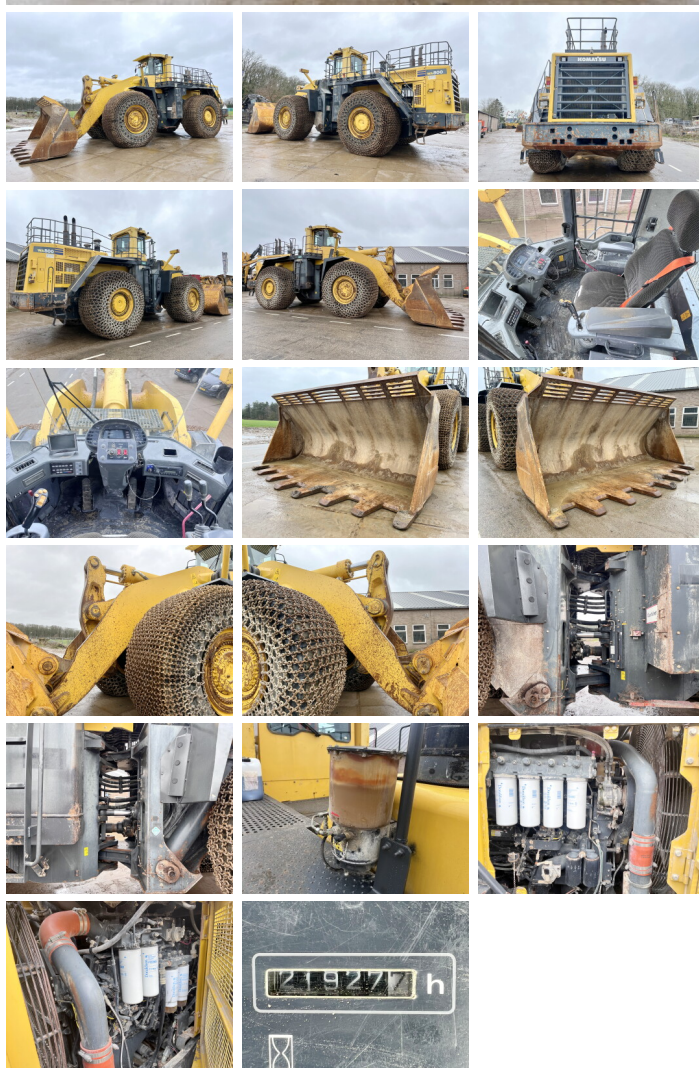

Komatsu

Komatsu WA800-3E0

BOSS
MACHINERY

Annee de construction **2007**
Numero de reference **BM005517**
Heures **21.923**

Algemeen

Type **WA800-3E0**
Emplacement **Veldhoven, Netherlands**
Certificaat **CE**

Description

Available at Boss Machinery! This Komatsu WA800-3E0 Wheel Loader from 2007 has an engine power of 636 kW and counts 21923 operational hours. The total weight of this Komatsu WA800-3E0 is 104500 kg and the dimensions are 12.10 x 4.80 x 5.3. Furthermore, this WA800-3E0 is equipped with Backup alarm, Camera, climatiseur, Radio, Graissage centralisé. The Komatsu Wheel Loader also has a CE marking. Do you want more information or do you want to try the Komatsu WA800-3E0 at our yard? Please let us know.

Maten / Gewichten

Dimensions L*L*H **12.10 x 4.80 x 5.3**
Poids **104500**

Technische informatie

Configurations de lecteur **4x4**

Motor informatie

Moteur marque **Komatsu**
Moteur type **SAA12V140E-3**
Cylindres **12**
Turbo
Puissance dans kW **636**

Banden / Rupsen

60% 60% **Bridgestone 45/65R45 + Chains**
60% 60% **Bridgestone 45/65R45 + Chains**

Opties

Backup alarm

Camera

climatiseur

Radio

Graissage centralisé