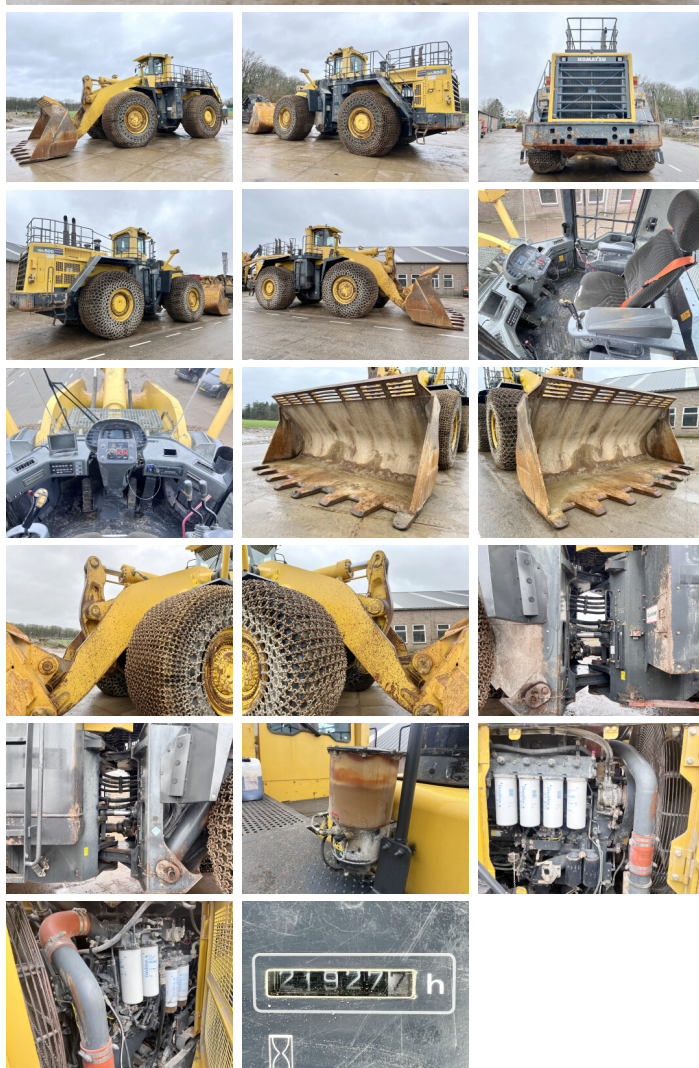

Komatsu

Komatsu WA800-3E0

BOSS
MACHINERY

Annee de construction **2007**
Numero de reference **BM005517**
Heures **21.923**

Algemeen

Type **WA800-3E0**
Emplacement **Veldhoven, Netherlands**
Certificaat **CE**

Description

Available at Boss Machinery! This Komatsu WA800-3E0 Wheel Loader from 2007 has an engine power of 636 kW and counts 21923 operational hours. The total weight of this Komatsu WA800-3E0 is 104500 kg and the dimensions are 12.10 x 4.80 x 5.3. Furthermore, this WA800-3E0 is equipped with Camera, climatiseur, Radio, Backup alarm, Graissage centralisé. The Komatsu Wheel Loader also has a CE marking. Do you want more information or do you want to try the Komatsu WA800-3E0 at our yard? Please let us know.

Maten / Gewichten

Dimensions L*L*H **12.10 x 4.80 x 5.3**
Poids **104500**

Technische informatie

Configurations de lecteur **4x4**

Motor informatie

Moteur marque **Komatsu**
Moteur type **SAA12V140E-3**
Cylindres **12**
Turbo
Puissance dans kW **636**

Banden / Rupsen

60% 60%

Bridgestone 45/65R45 +
Chains

60% 60%

Bridgestone 45/65R45 +
Chains

60% 60%

Bridgestone 45/65R45 +
Chains

60% 60%