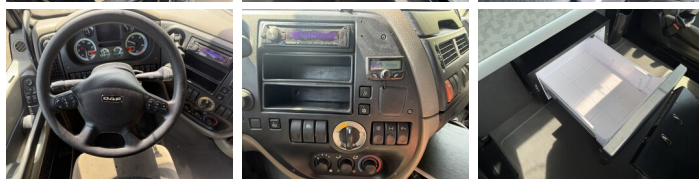

DAF

DAF XF105.410

BOSS
MACHINERY

Annee de construction **2009**
Numero de reference **BC000324**
Kilometrafe **955.208**

Algemeen

Type XF105.410
Emplacement Veldhoven, Netherlands
Dutch vehicle

Description Available at Boss Machinery! This DAF XF105.410 Truck from 2009 has an engine power of - kW and has 955208 kilometres on the clock. Always worked in The Netherlands. The total weight of this DAF XF105.410 is 7255 kg and the dimensions are 6.10 x 2.50 x 3.75 CM. Furthermore, this XF105.410 is equipped with . Do you want more information or do you want to try the DAF XF105.410 at our yard? Please let us know.

Maten / Gewichten

Dimensions L*L*H 6.10 x 2.50 x 3.75 CM
Poids 7255

Technische informatie

Boîte de vitesses Automatic
Configurations de lecteur 4x2

Motor informatie

Cylindres 6
Turbo