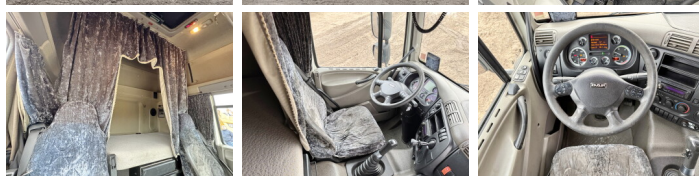

DAF

DAF CF85.410 + Fassi F215A Crane + Trailer

€ 35.000excl.

Annee de construction **2011**
Numero de reference **BC000272**
Kilometrafe **1.430.104**

Algemeen

Type CF85.410 + 21ton/m Crane + Trailer euro 5
Emplacement Veldhoven, Netherlands
Total seats 2
Dutch vehicle
Chassis number XLRAS85MCOE896105

Description

Available at Boss Machinery! This DAF CF85.410 + 21ton/m Crane + Trailer euro 5 Truck from 2011 has an engine power of 300 kW and has 1430104 kilometres on the clock. Always worked in The Netherlands. The total weight of this DAF CF85.410 + 21ton/m Crane + Trailer euro 5 is 20850 kg and the dimensions are -. Furthermore, this CF85.410 + 21ton/m Crane + Trailer euro 5 is equipped with AdBlue, Power Steering, Cruise Control, Air Brakes, Tachograaf, Radio, Bluetooth, Bed, Heated Mirrors, climatiseur. Do you want more information or do you want to try the DAF CF85.410 + 21ton/m Crane + Trailer euro 5 at our yard? Please let us know.

Maten / Gewichten

Poids 20850
Capacité de charge maximale 44000
GCW 64850

Technische informatie

Boîte de vitesses Manual
Axle 6x2 lift axle

Motor informatie

BOSS
MACHINERY