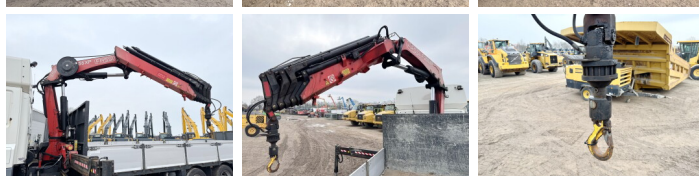

DAF

DAF CF85.410 + Fassi F215A Crane + Trailer

€ 35.000excl.

Annee de construction **2011**
Numero de reference **BC000272**
Kilometrafe **1.430.104**

Algemeen

Type CF85.410 + 21ton/m Crane + Trailer euro 5
Emplacement Veldhoven, Netherlands
Total seats 2
Dutch vehicle
Chassis number XLRAS85MCOE896105

Description

Available at Boss Machinery! This DAF CF85.410 + 21ton/m Crane + Trailer euro 5 Truck from 2011 has an engine power of 300 kW and has 1430104 kilometres on the clock. Always worked in The Netherlands. The total weight of this DAF CF85.410 + 21ton/m Crane + Trailer euro 5 is 20850 kg and the dimensions are -. Furthermore, this CF85.410 + 21ton/m Crane + Trailer euro 5 is equipped with AdBlue, Power Steering, Cruise Control, Air Brakes, Tachograaf, Radio, Bluetooth, Bed, Heated Mirrors, climatiseur. Do you want more information or do you want to try the DAF CF85.410 + 21ton/m Crane + Trailer euro 5 at our yard? Please let us know.

Maten / Gewichten

Poids 20850
Capacité de charge maximale 44000
GCW 64850

Technische informatie

Boîte de vitesses Manual
Axle 6x2 lift axle

Motor informatie

BOSS
MACHINERY

Cylindres	6
Puissance dans kW	300
Norme Euro	Euro 5