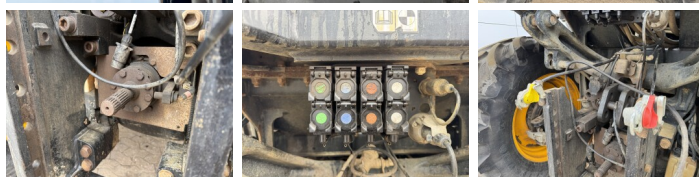

JCB

JCB Fastrac 4160

BOSS
MACHINERY

€ 54.500excl.

Annee de construction **2019**
Numero de reference **BM007776**
Heures **11.604**
Kilometrafe **91.226**

Algemeen

Type Fastrac 4160
Emplacement Veldhoven, Netherlands
Certificaat CE

Description Available at Boss Machinery! This JCB Fastrac 4160 Tractor from 2019 has an engine power of 118 kW and counts 11604 operational hours. The total weight of this JCB Fastrac 4160 is 7575 kg and the dimensions are 5.19 x 2.53 x 3.02. Furthermore, this Fastrac 4160 is equipped with climatiseur, Prise force, Climate Control, Bluetooth, Radio. The JCB Tractor also has a CE marking. Do you want more information or do you want to try the JCB Fastrac 4160 at our yard? Please let us know.

Maten / Gewichten

Dimensions L*L*H 5.19 x 2.53 x 3.02
Poids 7575

Technische informatie

German Machine
Configurations de lecteur 4x4x4

Motor informatie

Turbo
Puissance dans kW 118

Banden / Rupsen

40% 30% 540/65R30
20% 20% 540/65R30

Opties