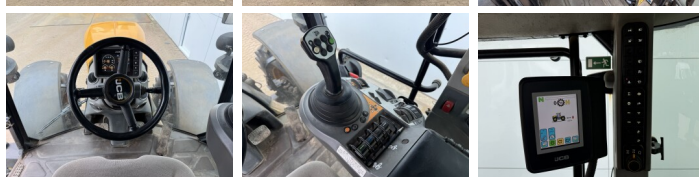

JCB

JCB Fastrac 4160

BOSS
MACHINERY

€ 54.500excl.

Annee de construction **2019**
Numero de reference **BM007776**
Heures **11.604**
Kilometrafe **91.226**

Algemeen

Type Fastrac 4160
Emplacement Veldhoven, Netherlands
Certificaat CE

Description Available at Boss Machinery! This JCB Fastrac 4160 Tractor from 2019 has an engine power of 118 kW and counts 11604 operational hours. The total weight of this JCB Fastrac 4160 is 7575 kg and the dimensions are 5.19 x 2.53 x 3.02. Furthermore, this Fastrac 4160 is equipped with climatiseur, Prise force, Climate Control, Bluetooth, Radio. The JCB Tractor also has a CE marking. Do you want more information or do you want to try the JCB Fastrac 4160 at our yard? Please let us know.

Maten / Gewichten

Dimensions L*L*H 5.19 x 2.53 x 3.02
Poids 7575

Technische informatie

German Machine
Configurations de lecteur 4x4x4

Motor informatie

Turbo
Puissance dans kW 118

Banden / Rupsen

40% 30% 540/65R30
20% 20% 540/65R30

Opties

climatiseur

Prise force

Climate Control

Bluetooth

Radio