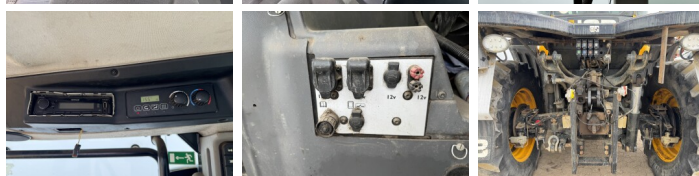

JCB

JCB Fastrac 4160

BOSS
MACHINERY

€ 54.500excl.

Annee de construction **2019**
Numero de reference **BM007776**
Heures **11.604**
Kilometrafe **91.226**

Algemeen

Type Fastrac 4160
Emplacement Veldhoven, Netherlands
Certificaat CE

Description Available at Boss Machinery! This JCB Fastrac 4160 Tractor from 2019 has an engine power of 118 kW and counts 11604 operational hours. The total weight of this JCB Fastrac 4160 is 7575 kg and the dimensions are 5.19 x 2.53 x 3.02. Furthermore, this Fastrac 4160 is equipped with climatiseur, Prise force, Climate Control, Bluetooth, Radio. The JCB Tractor also has a CE marking. Do you want more information or do you want to try the JCB Fastrac 4160 at our yard? Please let us know.

Maten / Gewichten

Dimensions L*L*H 5.19 x 2.53 x 3.02
Poids 7575

Technische informatie

German Machine
Configurations de lecteur 4x4x4

Motor informatie

Turbo
Puissance dans kW 118

Banden / Rupsen

40% 30% 540/65R30
20% 20% 540/65R30

Opties

climatiseur

Prise force

Climate Control

Bluetooth

Radio