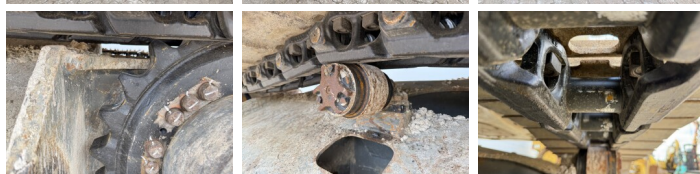

Liebherr

Liebherr R924WLC

BOSS
MACHINERY

Annee de construction **2016**
Numero de reference **BM007685**
Heures **10.936**

Algemeen

Type R924WLC
Emplacement Veldhoven, Netherlands
Overig BRAND NEW CHAIN & SPROCKET
Certificaat CE + EPA
Description Available at Boss Machinery! This Liebherr R924WLC Excavators from 2016 has an engine power of 120 kW and counts 10936 operational hours. The total weight of this Liebherr R924WLC is 26600 kg and the dimensions are 9.60 x 3.34 x 3.19. Furthermore, this R924WLC is equipped with Heated Seat, Attache rapide pour godet, Camera, Radio, Fonction hydraulique supplémentaire, Fonction de marteau, Graissage centralisé. The Liebherr Excavators also has a CE + EPA marking. Do you want more information or do you want to try the Liebherr R924WLC at our yard? Please let us know.

Opties

Heated Seat

Attache rapide pour godet

Camera

Radio

Fonction hydraulique
supplémentaire

Fonction de marteau

Graissage centralisé