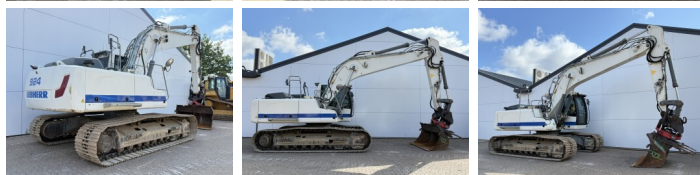

Liebherr

Liebherr R924WLC

BOSS
MACHINERY

Annee de construction **2016**
Numero de reference **BM007685**
Heures **10.936**

Algemeen

Type R924WLC
Emplacement Veldhoven, Netherlands
Overig BRAND NEW CHAIN & SPROCKET
Certificaat CE + EPA
Description Available at Boss Machinery! This Liebherr R924WLC Excavators from 2016 has an engine power of 120 kW and counts 10936 operational hours. The total weight of this Liebherr R924WLC is 26600 kg and the dimensions are 9.60 x 3.34 x 3.19. Furthermore, this R924WLC is equipped with Heated Seat, Attache rapide pour godet, Camera, Radio, Fonction hydraulique supplémentaire, Fonction de marteau, Graissage centralisé. The Liebherr Excavators also has a CE + EPA marking. Do you want more information or do you want to try the Liebherr R924WLC at our yard? Please let us know.

Maten / Gewichten

Dimensions L*L*H 9.60 x 3.34 x 3.19
Poids 26600

Motor informatie

Moteur marque Liebherr
Moteur type D934 A7
Cylindres 4
Turbo
Puissance dans kW 120

Banden / Rupsen

Plate % 60
Sprocket % 100
Chain % 100
Largeur de la plaque 75 cm

Opties

Heated Seat

Attache rapide pour godet

Camera

Radio

Fonction hydraulique
supplémentaire

Fonction de marteau

Graissage centralisé