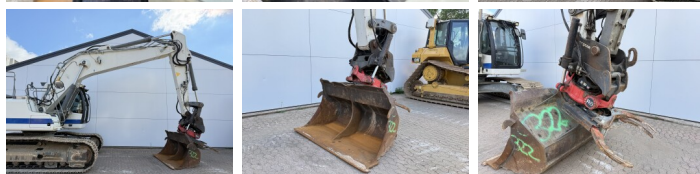

Liebherr

Liebherr R924WLC

BOSS
MACHINERY

Annee de construction **2016**
Numero de reference **BM007685**
Heures **10.936**

Algemeen

Type R924WLC
Emplacement Veldhoven, Netherlands
Overig BRAND NEW CHAIN & SPROCKET
Certificaat CE + EPA
Description Available at Boss Machinery! This Liebherr R924WLC Excavators from 2016 has an engine power of 120 kW and counts 10936 operational hours. The total weight of this Liebherr R924WLC is 26600 kg and the dimensions are 9.60 x 3.34 x 3.19. Furthermore, this R924WLC is equipped with Heated Seat, Attache rapide pour godet, Camera, Radio, Fonction hydraulique supplémentaire, Fonction de marteau, Graissage centralisé. The Liebherr Excavators also has a CE + EPA marking. Do you want more information or do you want to try the Liebherr R924WLC at our yard? Please let us know.

Maten / Gewichten

Dimensions L*L*H 9.60 x 3.34 x 3.19
Poids 26600

Motor informatie

Moteur marque Liebherr
Moteur type D934 A7
Cylindres 4
Turbo
Puissance dans kW 120

Banden / Rupsen

Plate % 60
Sprocket % 100
Chain % 100
Largeur de la plaque 75 cm

Opties

Heated Seat

Attache rapide pour godet

Camera

Radio

Fonction hydraulique
supplémentaire

Fonction de marteau

Graissage centralisé