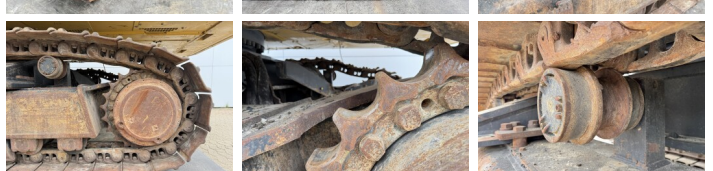

Description Available at Boss Machinery! This Caterpillar 374FL Excavators from 2021 has an engine power of 362 kW and counts 18717 operational hours. Always worked in The Netherlands. The total weight of this Caterpillar 374FL is 73100 kg and the dimensions are 12.56 x 3.50 x 4.55. Furthermore, this 374FL is equipped with Radio, Camera, Fonction hydraulique supplémentaire, Fonction de marteau, Graissage centralisé. The Caterpillar Excavators also has a CE + EPA marking. Do you want more information or do you want to try the Caterpillar 374FL at our yard? Please let us know.

Plate %	40
Largeur de la plaque	65 cm

Opties

Radio

Camera

Fonction hydraulique
supplémentaire

Fonction de marteau

Graissage centralisé