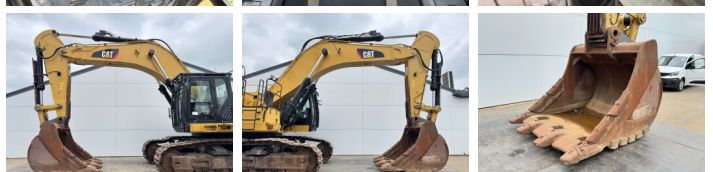

Caterpillar

Caterpillar 374FL

BOSS
MACHINERY

€ 139.000excl.

Annee de construction **2021**
Numero de reference **BM007684**
Heures **18.717**

Algemeen

Type 374FL
Emplacement Veldhoven, Netherlands
Dutch vehicle
Overig **NO PINS INCLUDED FOR THE BUCKET**
Certificaat **CE + EPA**

Description Available at Boss Machinery! This Caterpillar 374FL Excavators from 2021 has an engine power of 362 kW and counts 18717 operational hours. Always worked in The Netherlands. The total weight of this Caterpillar 374FL is 73100 kg and the dimensions are 12.56 x 3.50 x 4.55. Furthermore, this 374FL is equipped with Radio, Camera, Fonction hydraulique supplémentaire, Fonction de marteau, Graissage centralisé. The Caterpillar Excavators also has a CE + EPA marking. Do you want more information or do you want to try the Caterpillar 374FL at our yard? Please let us know.

Maten / Gewichten

Poids 73100
Dimensions L*L*H 12.56 x 3.50 x 4.55

Motor informatie

Moteur marque Caterpillar
Moteur type C15
Cylindres 6
Turbo
Puissance dans kW 362

Banden / Rupsen

Sprocket % 70
Chain % 70