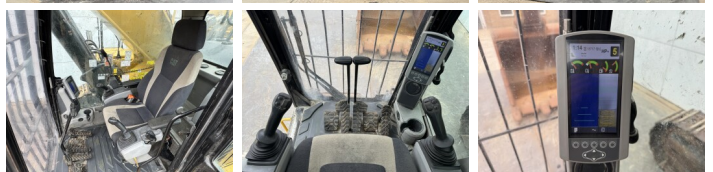

Description Available at Boss Machinery! This Caterpillar 374FL Excavators from 2021 has an engine power of 362 kW and counts 18717 operational hours. Always worked in The Netherlands. The total weight of this Caterpillar 374FL is 73100 kg and the dimensions are 12.56 x 3.50 x 4.55. Furthermore, this 374FL is equipped with Radio, Camera, Fonction hydraulique supplémentaire, Fonction de marteau, Graissage centralisé. The Caterpillar Excavators also has a CE + EPA marking. Do you want more information or do you want to try the Caterpillar 374FL at our yard? Please let us know.

Plate %	40
Largeur de la plaque	65 cm

Opties

Radio

Camera

Fonction hydraulique
supplémentaire

Fonction de marteau

Graissage centralisé