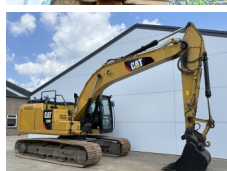

Caterpillar

Caterpillar 320FL

BOSS
MACHINERY

€ 66.000excl.

Annee de construction **2017**
Numero de reference **BM007609**
Heures **4.650**

Algemeen

Type 320FL
Emplacement Veldhoven, Netherlands
Certificaat CE + EPA

Description Available at Boss Machinery! This Caterpillar 320FL Excavators from 2017 has an engine power of 122 kW and counts 4650 operational hours. The total weight of this Caterpillar 320FL is 21400 kg and the dimensions are 9.56 x 3.18 x 3.04. Furthermore, this 320FL is equipped with Radio, Camera, Attache rapide pour godet, Fonction de marteau, Graissage centralisé. The Caterpillar Excavators also has a CE + EPA marking. Do you want more information or do you want to try the Caterpillar 320FL at our yard? Please let us know.

Maten / Gewichten

Poids 21400
Dimensions L*L*H 9.56 x 3.18 x 3.04

Motor informatie

Moteur marque Caterpillar
Moteur type C4.4
Cylindres 4
Puissance dans kW 122

Banden / Rupsen

Plate % 90
Sprocket % 90
Chain % 90
Largeur de la plaque 80 cm

Opties