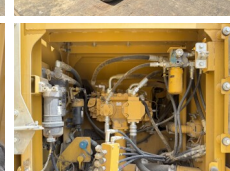

Caterpillar

Caterpillar 320FL

BOSS
MACHINERY

€ 66.000excl.

Annee de construction **2017**
Numero de reference **BM007609**
Heures **4.650**

Algemeen

Type 320FL
Emplacement Veldhoven, Netherlands
Certificaat CE + EPA

Description Available at Boss Machinery! This Caterpillar 320FL Excavators from 2017 has an engine power of 122 kW and counts 4650 operational hours. The total weight of this Caterpillar 320FL is 21400 kg and the dimensions are 9.56 x 3.18 x 3.04. Furthermore, this 320FL is equipped with Radio, Camera, Attache rapide pour godet, Fonction de marteau, Graissage centralisé. The Caterpillar Excavators also has a CE + EPA marking. Do you want more information or do you want to try the Caterpillar 320FL at our yard? Please let us know.

Maten / Gewichten

Poids 21400
Dimensions L*L*H 9.56 x 3.18 x 3.04

Motor informatie

Moteur marque Caterpillar
Moteur type C4.4
Cylindres 4
Puissance dans kW 122

Banden / Rupsen

Plate % 90
Sprocket % 90
Chain % 90
Largeur de la plaque 80 cm

Opties