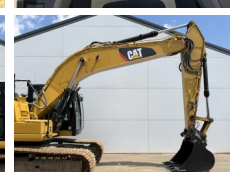

Caterpillar

Caterpillar 320FL

BOSS
MACHINERY

€ 66.000excl.

Annee de construction **2017**
Numero de reference **BM007609**
Heures **4.650**

Algemeen

Type 320FL
Emplacement Veldhoven, Netherlands
Certificaat CE + EPA

Description Available at Boss Machinery! This Caterpillar 320FL Excavators from 2017 has an engine power of 122 kW and counts 4650 operational hours. The total weight of this Caterpillar 320FL is 21400 kg and the dimensions are 9.56 x 3.18 x 3.04. Furthermore, this 320FL is equipped with Radio, Camera, Attache rapide pour godet, Fonction de marteau, Graissage centralisé. The Caterpillar Excavators also has a CE + EPA marking. Do you want more information or do you want to try the Caterpillar 320FL at our yard? Please let us know.

Maten / Gewichten

Poids 21400
Dimensions L*L*H 9.56 x 3.18 x 3.04

Motor informatie

Moteur marque Caterpillar
Moteur type C4.4
Cylindres 4
Puissance dans kW 122

Banden / Rupsen

Plate % 90
Sprocket % 90
Chain % 90
Largeur de la plaque 80 cm

Opties