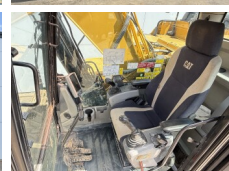

Caterpillar

Caterpillar 320FL

BOSS
MACHINERY

€ 66.000excl.

Annee de construction **2017**
Numero de reference **BM007609**
Heures **4.650**

Algemeen

Type 320FL
Emplacement Veldhoven, Netherlands
Certificaat CE + EPA

Description Available at Boss Machinery! This Caterpillar 320FL Excavators from 2017 has an engine power of 122 kW and counts 4650 operational hours. The total weight of this Caterpillar 320FL is 21400 kg and the dimensions are 9.56 x 3.18 x 3.04. Furthermore, this 320FL is equipped with Radio, Camera, Attache rapide pour godet, Fonction de marteau, Graissage centralisé. The Caterpillar Excavators also has a CE + EPA marking. Do you want more information or do you want to try the Caterpillar 320FL at our yard? Please let us know.

Maten / Gewichten

Poids 21400
Dimensions L*L*H 9.56 x 3.18 x 3.04

Motor informatie

Moteur marque Caterpillar
Moteur type C4.4
Cylindres 4
Puissance dans kW 122

Banden / Rupsen

Plate % 90
Sprocket % 90
Chain % 90
Largeur de la plaque 80 cm

Opties