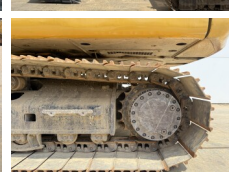

Caterpillar

Caterpillar 320FL

BOSS
MACHINERY

€ 66.000excl.

Annee de construction **2017**
Numero de reference **BM007609**
Heures **4.650**

Algemeen

Type 320FL
Emplacement Veldhoven, Netherlands
Certificaat CE + EPA

Description Available at Boss Machinery! This Caterpillar 320FL Excavators from 2017 has an engine power of 122 kW and counts 4650 operational hours. The total weight of this Caterpillar 320FL is 21400 kg and the dimensions are 9.56 x 3.18 x 3.04. Furthermore, this 320FL is equipped with Radio, Camera, Attache rapide pour godet, Fonction de marteau, Graissage centralisé. The Caterpillar Excavators also has a CE + EPA marking. Do you want more information or do you want to try the Caterpillar 320FL at our yard? Please let us know.

Maten / Gewichten

Poids 21400
Dimensions L*L*H 9.56 x 3.18 x 3.04

Motor informatie

Moteur marque Caterpillar
Moteur type C4.4
Cylindres 4
Puissance dans kW 122

Banden / Rupsen

Plate % 90
Sprocket % 90
Chain % 90
Largeur de la plaque 80 cm

Opties