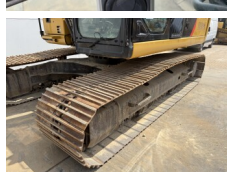

Caterpillar

Caterpillar 320FL

BOSS
MACHINERY

€ 66.000excl.

Annee de construction **2017**
Numero de reference **BM007609**
Heures **4.650**

Algemeen

Type 320FL
Emplacement Veldhoven, Netherlands
Certificaat CE + EPA

Description Available at Boss Machinery! This Caterpillar 320FL Excavators from 2017 has an engine power of 122 kW and counts 4650 operational hours. The total weight of this Caterpillar 320FL is 21400 kg and the dimensions are 9.56 x 3.18 x 3.04. Furthermore, this 320FL is equipped with Radio, Camera, Attache rapide pour godet, Fonction de marteau, Graissage centralisé. The Caterpillar Excavators also has a CE + EPA marking. Do you want more information or do you want to try the Caterpillar 320FL at our yard? Please let us know.

Maten / Gewichten

Poids 21400
Dimensions L*L*H 9.56 x 3.18 x 3.04

Motor informatie

Moteur marque Caterpillar
Moteur type C4.4
Cylindres 4
Puissance dans kW 122

Banden / Rupsen

Plate % 90
Sprocket % 90
Chain % 90
Largeur de la plaque 80 cm

Opties