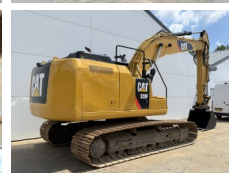

Caterpillar

Caterpillar 320FL

BOSS
MACHINERY

€ 66.000excl.

Annee de construction **2017**
Numero de reference **BM007609**
Heures **4.650**

Algemeen

Type 320FL
Emplacement Veldhoven, Netherlands
Certificaat CE + EPA

Description Available at Boss Machinery! This Caterpillar 320FL Excavators from 2017 has an engine power of 122 kW and counts 4650 operational hours. The total weight of this Caterpillar 320FL is 21400 kg and the dimensions are 9.56 x 3.18 x 3.04. Furthermore, this 320FL is equipped with Radio, Camera, Attache rapide pour godet, Fonction de marteau, Graissage centralisé. The Caterpillar Excavators also has a CE + EPA marking. Do you want more information or do you want to try the Caterpillar 320FL at our yard? Please let us know.

Maten / Gewichten

Poids 21400
Dimensions L*L*H 9.56 x 3.18 x 3.04

Motor informatie

Moteur marque Caterpillar
Moteur type C4.4
Cylindres 4
Puissance dans kW 122

Banden / Rupsen

Plate % 90
Sprocket % 90
Chain % 90
Largeur de la plaque 80 cm

Opties