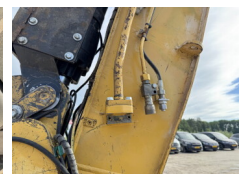

Caterpillar

Caterpillar 352F UHD

BOSS
MACHINERY

Annee de construction **2016**
Numero de reference **BM007385**
Heures **14.225**

Algemeen

Type **352F**
Emplacement **Veldhoven, Netherlands**
Certificaat **CE**

Description

Available at Boss Machinery! This Caterpillar 352F Excavators from 2016 has an engine power of 317 kW and counts 14225 operational hours. The total weight of this Caterpillar 352F is 51700 kg and the dimensions are -. Furthermore, this 352F is equipped with Camera, Radio, Heated Seat, Fonction hydraulique supplémentaire, Fonction de marteau, Graissage centralisé. The Caterpillar Excavators also has a CE marking. Do you want more information or do you want to try the Caterpillar 352F at our yard? Please let us know.

Maten / Gewichten

Poids **51700**

Motor informatie

Moteur marque **Caterpillar**
Moteur type **C13**
Cylindres **6**
Puissance dans kW **317**

Banden / Rupsen

Chain % **70**
Sprocket % **70**
Plate % **60**

Opties

Camera
Radio
Heated Seat
Fonction hydraulique supplémentaire