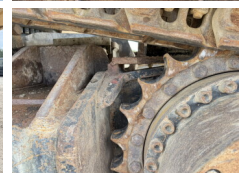

Caterpillar

Caterpillar 352F UHD

BOSS
MACHINERY

Annee de construction **2016**
Numero de reference **BM007385**
Heures **14.225**

Algemeen

Type **352F**
Emplacement **Veldhoven, Netherlands**
Certificaat **CE**

Description

Available at Boss Machinery! This Caterpillar 352F Excavators from 2016 has an engine power of 317 kW and counts 14225 operational hours. The total weight of this Caterpillar 352F is 51700 kg and the dimensions are -. Furthermore, this 352F is equipped with Camera, Radio, Heated Seat, Fonction hydraulique supplémentaire, Fonction de marteau, Graissage centralisé. The Caterpillar Excavators also has a CE marking. Do you want more information or do you want to try the Caterpillar 352F at our yard? Please let us know.

Maten / Gewichten

Poids **51700**

Motor informatie

Moteur marque **Caterpillar**
Moteur type **C13**
Cylindres **6**
Puissance dans kW **317**

Banden / Rupsen

Chain % **70**
Sprocket % **70**
Plate % **60**

Opties

Camera
Radio
Heated Seat
Fonction hydraulique supplémentaire