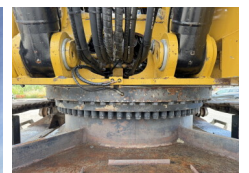

Caterpillar

Caterpillar 352F UHD

BOSS
MACHINERY

Annee de construction **2016**
Numero de reference **BM007385**
Heures **14.225**

Algemeen

Type **352F**
Emplacement **Veldhoven, Netherlands**
Certificaat **CE**

Description

Available at Boss Machinery! This Caterpillar 352F Excavators from 2016 has an engine power of 317 kW and counts 14225 operational hours. The total weight of this Caterpillar 352F is 51700 kg and the dimensions are -. Furthermore, this 352F is equipped with Camera, Radio, Heated Seat, Fonction hydraulique supplémentaire, Fonction de marteau, Graissage centralisé. The Caterpillar Excavators also has a CE marking. Do you want more information or do you want to try the Caterpillar 352F at our yard? Please let us know.

Maten / Gewichten

Poids **51700**

Motor informatie

Moteur marque **Caterpillar**
Moteur type **C13**
Cylindres **6**
Puissance dans kW **317**

Banden / Rupsen

Chain % **70**
Sprocket % **70**
Plate % **60**

Opties

Camera
Radio
Heated Seat
Fonction hydraulique supplémentaire