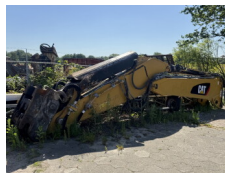

Caterpillar

Caterpillar 352F UHD

BOSS
MACHINERY

Annee de construction **2016**
Numero de reference **BM007385**
Heures **14.225**

Algemeen

Type **352F**
Emplacement **Veldhoven, Netherlands**
Certificaat **CE**

Description

Available at Boss Machinery! This Caterpillar 352F Excavators from 2016 has an engine power of 317 kW and counts 14225 operational hours. The total weight of this Caterpillar 352F is 51700 kg and the dimensions are -. Furthermore, this 352F is equipped with Camera, Radio, Heated Seat, Fonction hydraulique supplémentaire, Fonction de marteau, Graissage centralisé. The Caterpillar Excavators also has a CE marking. Do you want more information or do you want to try the Caterpillar 352F at our yard? Please let us know.

Maten / Gewichten

Poids **51700**

Motor informatie

Moteur marque **Caterpillar**
Moteur type **C13**
Cylindres **6**
Puissance dans kW **317**

Banden / Rupsen

Chain % **70**
Sprocket % **70**
Plate % **60**

Opties

Camera
Radio
Heated Seat
Fonction hydraulique supplémentaire