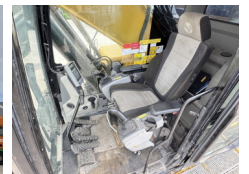

Caterpillar

Caterpillar 352F UHD

BOSS
MACHINERY

Annee de construction **2016**
Numero de reference **BM007385**
Heures **14.225**

Algemeen

Type **352F**
Emplacement **Veldhoven, Netherlands**
Certificaat **CE**

Description

Available at Boss Machinery! This Caterpillar 352F Excavators from 2016 has an engine power of 317 kW and counts 14225 operational hours. The total weight of this Caterpillar 352F is 51700 kg and the dimensions are -. Furthermore, this 352F is equipped with Camera, Radio, Heated Seat, Fonction hydraulique supplémentaire, Fonction de marteau, Graissage centralisé. The Caterpillar Excavators also has a CE marking. Do you want more information or do you want to try the Caterpillar 352F at our yard? Please let us know.

Maten / Gewichten

Poids **51700**

Motor informatie

Moteur marque **Caterpillar**
Moteur type **C13**
Cylindres **6**
Puissance dans kW **317**

Banden / Rupsen

Chain % **70**
Sprocket % **70**
Plate % **60**

Opties

Camera
Radio
Heated Seat
Fonction hydraulique supplémentaire