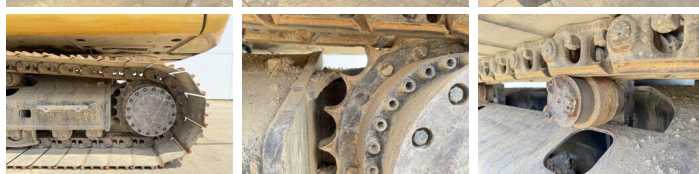

Description

Available at Boss Machinery! This Caterpillar 320FL Excavators from 2017 has an engine power of 122 kW and counts 4417 operational hours. The total weight of this Caterpillar 320FL is 21400 kg and the dimensions are 9.56 x 3.18 x 3.04. Furthermore, this 320FL is equipped with Heated Seat, Attache rapide pour godet, Camera, Radio, Fonction hydraulique supplémentaire, Fonction de marteau, Graissage centralisé. The Caterpillar Excavators also has a CE marking. Do you want more information or do you want to try the Caterpillar 320FL at our yard? Please let us know.

Plate % **60**
Sprocket % **10**
Chain % **10**
Largeur de la plaque **80 cm**

Opties

Heated Seat

Attache rapide pour godet

Camera

Radio

Fonction hydraulique
supplémentaire

Fonction de marteau