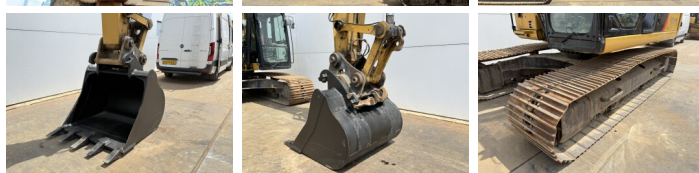

Description

Available at Boss Machinery! This Caterpillar 320FL Excavators from 2017 has an engine power of 122 kW and counts 4417 operational hours. The total weight of this Caterpillar 320FL is 21400 kg and the dimensions are 9.56 x 3.18 x 3.04. Furthermore, this 320FL is equipped with Heated Seat, Attache rapide pour godet, Camera, Radio, Fonction hydraulique supplémentaire, Fonction de marteau, Graissage centralisé. The Caterpillar Excavators also has a CE marking. Do you want more information or do you want to try the Caterpillar 320FL at our yard? Please let us know.

Maten / Gewichten

Dimensions L*L*H **9.56 x 3.18 x 3.04**
Poids **21400**

Motor informatie

Moteur marque **Caterpillar**
Moteur type **C4.4**
Cylindres **4**
Turbo
Puissance dans kW **122**

Banden / Rupsen

Plate % **60**
Sprocket % **10**
Chain % **10**
Largeur de la plaque **80 cm**

Opties

Heated Seat

Attache rapide pour godet

Camera

Radio

Fonction hydraulique
supplémentaire

Fonction de marteau