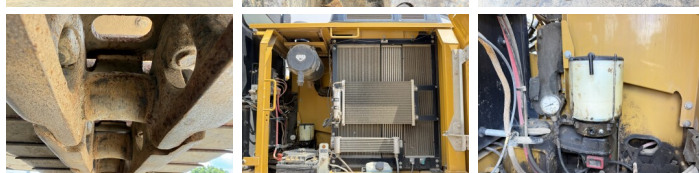

Description

Available at Boss Machinery! This Caterpillar 320FL Excavators from 2017 has an engine power of 122 kW and counts 4417 operational hours. The total weight of this Caterpillar 320FL is 21400 kg and the dimensions are 9.56 x 3.18 x 3.04. Furthermore, this 320FL is equipped with Heated Seat, Attache rapide pour godet, Camera, Radio, Fonction hydraulique supplémentaire, Fonction de marteau, Graissage centralisé. The Caterpillar Excavators also has a CE marking. Do you want more information or do you want to try the Caterpillar 320FL at our yard? Please let us know.

Plate % **60**
Sprocket % **10**
Chain % **10**
Largeur de la plaque **80 cm**

Opties

Heated Seat

Attache rapide pour godet

Camera

Radio

Fonction hydraulique
supplémentaire

Fonction de marteau