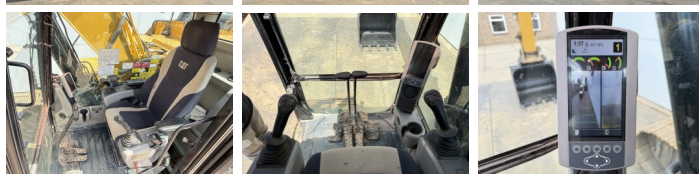

Description

Available at Boss Machinery! This Caterpillar 320FL Excavators from 2017 has an engine power of 122 kW and counts 4417 operational hours. The total weight of this Caterpillar 320FL is 21400 kg and the dimensions are 9.56 x 3.18 x 3.04. Furthermore, this 320FL is equipped with Heated Seat, Attache rapide pour godet, Camera, Radio, Fonction hydraulique supplémentaire, Fonction de marteau, Graissage centralisé. The Caterpillar Excavators also has a CE marking. Do you want more information or do you want to try the Caterpillar 320FL at our yard? Please let us know.

Plate % **60**
Sprocket % **10**
Chain % **10**
Largeur de la plaque **80 cm**

Opties

Heated Seat

Attache rapide pour godet

Camera

Radio

Fonction hydraulique
supplémentaire

Fonction de marteau