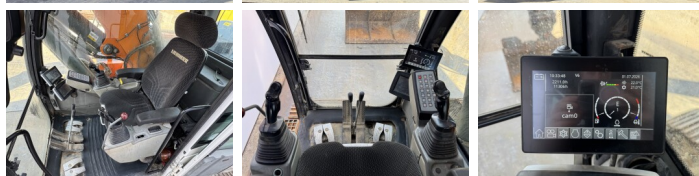

Description Available at Boss Machinery! This Liebherr R924LC Excavators from 2016 has an engine power of 120 kW and counts 11306 operational hours. The total weight of this Liebherr R924LC is 28300 kg and the dimensions are 9.85 x 3.13 x 3.06. Furthermore, this R924LC is equipped with Attache rapide pour godet, Camera, Radio, Heated Seat, Fonction hydraulique supplémentaire, Fonction de marteau, Graissage centralisé. The Liebherr Excavators also has a CE + EPA marking. Do you want more information or do you want to try the Liebherr R924LC at our yard? Please let us know.

Maten / Gewichten

Poids 28300
Dimensions L*L*H 9.85 x 3.13 x 3.06

Motor informatie

Moteur marque Liebherr
Moteur type D934 A7
Cylindres 4
Turbo
Puissance dans kW 120

Banden / Rupsen

Largeur de la plaque 75 cm

Opties

Attache rapide pour godet

Camera

Radio

Heated Seat

Fonction hydraulique
supplémentaire

Fonction de marteau

Graissage centralisé