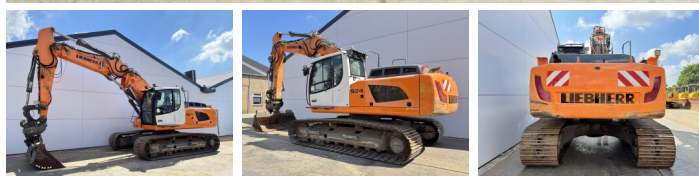

Liebherr

Liebherr R924LC

BOSS
MACHINERY

€ 54.500excl.

Annee de construction **2016**
Numero de reference **BM007729**
Heures **11.306**

Algemeen

Type R924LC
Emplacement Veldhoven, Netherlands
Certificaat CE + EPA

Description Available at Boss Machinery! This Liebherr R924LC Excavators from 2016 has an engine power of 120 kW and counts 11306 operational hours. The total weight of this Liebherr R924LC is 28300 kg and the dimensions are 9.85 x 3.13 x 3.06. Furthermore, this R924LC is equipped with Attache rapide pour godet, Camera, Radio, Heated Seat, Fonction hydraulique supplémentaire, Fonction de marteau, Graissage centralisé. The Liebherr Excavators also has a CE + EPA marking. Do you want more information or do you want to try the Liebherr R924LC at our yard? Please let us know.

Maten / Gewichten

Poids 28300
Dimensions L*L*H 9.85 x 3.13 x 3.06

Motor informatie

Moteur marque Liebherr
Moteur type D934 A7
Cylindres 4
Turbo
Puissance dans kW 120

Banden / Rupsen

Largeur de la plaque 75 cm

Opties

Attache rapide pour godet