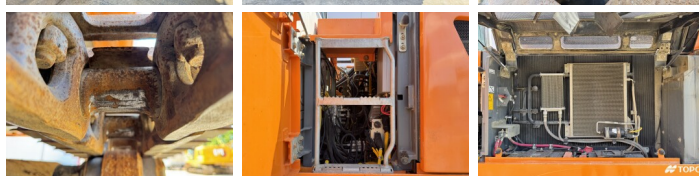

Description Available at Boss Machinery! This Liebherr R924LC Excavators from 2016 has an engine power of 120 kW and counts 11306 operational hours. The total weight of this Liebherr R924LC is 28300 kg and the dimensions are 9.85 x 3.13 x 3.06. Furthermore, this R924LC is equipped with Attache rapide pour godet, Camera, Radio, Heated Seat, Fonction hydraulique supplémentaire, Fonction de marteau, Graissage centralisé. The Liebherr Excavators also has a CE + EPA marking. Do you want more information or do you want to try the Liebherr R924LC at our yard? Please let us know.

Opties

Attache rapide pour godet

Camera

Radio

Heated Seat

Fonction hydraulique
supplémentaire

Fonction de marteau

Graissage centralisé