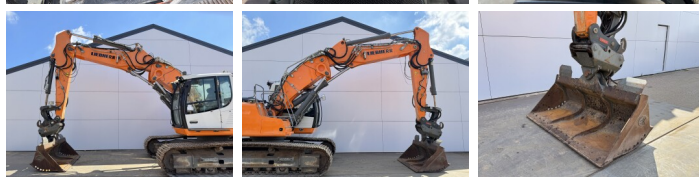

Liebherr

Liebherr R924LC

BOSS
MACHINERY

€ 54.500excl.

Annee de construction **2016**
Numero de reference **BM007729**
Heures **11.306**

Algemeen

Type R924LC
Emplacement Veldhoven, Netherlands
Certificaat CE + EPA

Description Available at Boss Machinery! This Liebherr R924LC Excavators from 2016 has an engine power of 120 kW and counts 11306 operational hours. The total weight of this Liebherr R924LC is 28300 kg and the dimensions are 9.85 x 3.13 x 3.06. Furthermore, this R924LC is equipped with Attache rapide pour godet, Camera, Radio, Heated Seat, Fonction hydraulique supplémentaire, Fonction de marteau, Graissage centralisé. The Liebherr Excavators also has a CE + EPA marking. Do you want more information or do you want to try the Liebherr R924LC at our yard? Please let us know.

Maten / Gewichten

Poids 28300
Dimensions L*L*H 9.85 x 3.13 x 3.06

Motor informatie

Moteur marque Liebherr
Moteur type D934 A7
Cylindres 4
Turbo
Puissance dans kW 120

Banden / Rupsen

Largeur de la plaque 75 cm

Opties

Attache rapide pour godet

Camera

Radio

Heated Seat

Fonction hydraulique
supplémentaire

Fonction de marteau

Graissage centralisé