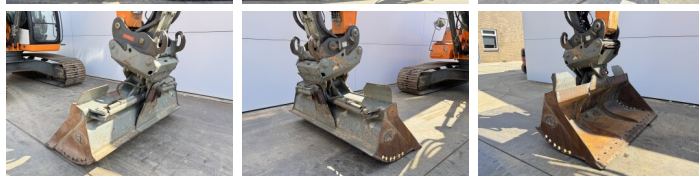

Liebherr

Liebherr R924LC

BOSS
MACHINERY

€ 54.500excl.

Annee de construction **2016**
Numero de reference **BM007729**
Heures **11.306**

Algemeen

Type R924LC
Emplacement Veldhoven, Netherlands
Certificaat CE + EPA

Description Available at Boss Machinery! This Liebherr R924LC Excavators from 2016 has an engine power of 120 kW and counts 11306 operational hours. The total weight of this Liebherr R924LC is 28300 kg and the dimensions are 9.85 x 3.13 x 3.06. Furthermore, this R924LC is equipped with Attache rapide pour godet, Camera, Radio, Heated Seat, Fonction hydraulique supplémentaire, Fonction de marteau, Graissage centralisé. The Liebherr Excavators also has a CE + EPA marking. Do you want more information or do you want to try the Liebherr R924LC at our yard? Please let us know.

Maten / Gewichten

Poids 28300
Dimensions L*L*H 9.85 x 3.13 x 3.06

Motor informatie

Moteur marque Liebherr
Moteur type D934 A7
Cylindres 4
Turbo
Puissance dans kW 120

Banden / Rupsen

Largeur de la plaque 75 cm

Opties

Attache rapide pour godet

Camera

Radio

Heated Seat

Fonction hydraulique
supplémentaire

Fonction de marteau

Graissage centralisé