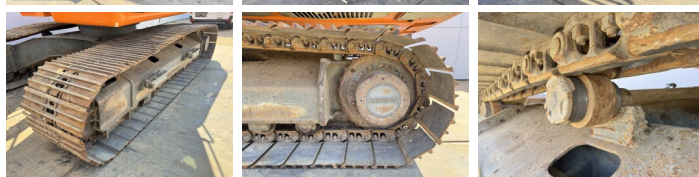

Description Available at Boss Machinery! This Liebherr R924LC Excavators from 2016 has an engine power of 120 kW and counts 11306 operational hours. The total weight of this Liebherr R924LC is 28300 kg and the dimensions are 9.85 x 3.13 x 3.06. Furthermore, this R924LC is equipped with Attache rapide pour godet, Camera, Radio, Heated Seat, Fonction hydraulique supplémentaire, Fonction de marteau, Graissage centralisé. The Liebherr Excavators also has a CE + EPA marking. Do you want more information or do you want to try the Liebherr R924LC at our yard? Please let us know.

Opties

Attache rapide pour godet

Camera

Radio

Heated Seat

Fonction hydraulique
supplémentaire

Fonction de marteau

Graissage centralisé