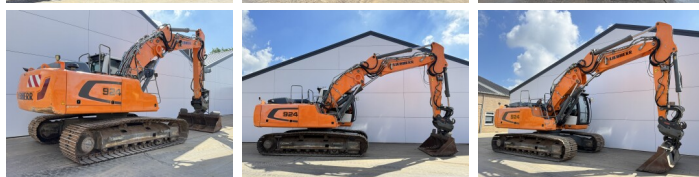

Liebherr

Liebherr R924LC

BOSS
MACHINERY

€ 54.500excl.

Annee de construction **2016**
Numero de reference **BM007729**
Heures **11.306**

Algemeen

Type R924LC
Emplacement Veldhoven, Netherlands
Certificaat CE + EPA

Description Available at Boss Machinery! This Liebherr R924LC Excavators from 2016 has an engine power of 120 kW and counts 11306 operational hours. The total weight of this Liebherr R924LC is 28300 kg and the dimensions are 9.85 x 3.13 x 3.06. Furthermore, this R924LC is equipped with Attache rapide pour godet, Camera, Radio, Heated Seat, Fonction hydraulique supplémentaire, Fonction de marteau, Graissage centralisé. The Liebherr Excavators also has a CE + EPA marking. Do you want more information or do you want to try the Liebherr R924LC at our yard? Please let us know.

Maten / Gewichten

Poids 28300
Dimensions L*L*H 9.85 x 3.13 x 3.06

Motor informatie

Moteur marque Liebherr
Moteur type D934 A7
Cylindres 4
Turbo
Puissance dans kW 120

Banden / Rupsen

Largeur de la plaque 75 cm

Opties

Attache rapide pour godet