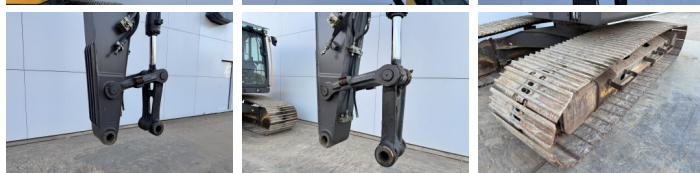

Volvo

Volvo EC180DL

BOSS
MACHINERY

€ 39.500excl.

Annee de construction **2014**
Numero de reference **BM007884**
Heures **11.024**

Algemeen

Type **EC180DL**
Emplacement **Veldhoven, Netherlands**
Certificaat **CE**

Description

Available at Boss Machinery! This Volvo EC180DL Excavators from 2014 has an engine power of 105 kW and counts 11024 operational hours. The total weight of this Volvo EC180DL is 19740 kg and the dimensions are 8.66 x 3.02 x 2.92. Furthermore, this EC180DL is equipped with Radio, Fonction hydraulique supplémentaire, Fonction de marteau. The Volvo Excavators also has a CE marking. Do you want more information or do you want to try the Volvo EC180DL at our yard? Please let us know.

Maten / Gewichten

Poids **19740**
Dimensions L*L*H **8.66 x 3.02 x 2.92**

Motor informatie

Moteur marque **Volvo**
Moteur type **D4H**
Cylindres **4**
Turbo
Puissance dans kW **105**

Banden / Rupsen

Plate % **60**
Sprocket % **10**
Chain % **40**
Largeur de la plaque **80 cm**

Opties

Radio