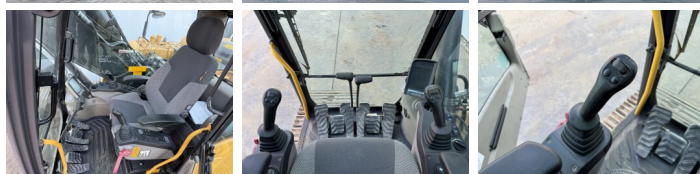

Volvo

Volvo EC180DL

BOSS
MACHINERY

€ 39.500excl.

Annee de construction **2014**
Numero de reference **BM007884**
Heures **11.024**

Algemeen

Type **EC180DL**
Emplacement **Veldhoven, Netherlands**
Certificaat **CE**

Description

Available at Boss Machinery! This Volvo EC180DL Excavators from 2014 has an engine power of 105 kW and counts 11024 operational hours. The total weight of this Volvo EC180DL is 19740 kg and the dimensions are 8.66 x 3.02 x 2.92. Furthermore, this EC180DL is equipped with Radio, Fonction hydraulique supplémentaire, Fonction de marteau. The Volvo Excavators also has a CE marking. Do you want more information or do you want to try the Volvo EC180DL at our yard? Please let us know.

Maten / Gewichten

Poids **19740**
Dimensions L*L*H **8.66 x 3.02 x 2.92**

Motor informatie

Moteur marque **Volvo**
Moteur type **D4H**
Cylindres **4**
Turbo
Puissance dans kW **105**

Banden / Rupsen

Plate % **60**
Sprocket % **10**
Chain % **40**
Largeur de la plaque **80 cm**

Opties

Radio