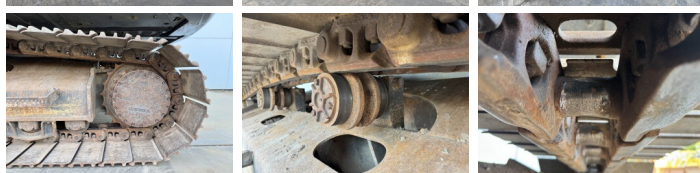

Volvo

Volvo EC180DL

BOSS
MACHINERY

€ 39.500excl.

Annee de construction **2014**
Numero de reference **BM007884**
Heures **11.024**

Algemeen

Type **EC180DL**
Emplacement **Veldhoven, Netherlands**
Certificaat **CE**

Description

Available at Boss Machinery! This Volvo EC180DL Excavators from 2014 has an engine power of 105 kW and counts 11024 operational hours. The total weight of this Volvo EC180DL is 19740 kg and the dimensions are 8.66 x 3.02 x 2.92. Furthermore, this EC180DL is equipped with Radio, Fonction hydraulique supplémentaire, Fonction de marteau. The Volvo Excavators also has a CE marking. Do you want more information or do you want to try the Volvo EC180DL at our yard? Please let us know.

Maten / Gewichten

Poids **19740**
Dimensions L*L*H **8.66 x 3.02 x 2.92**

Motor informatie

Moteur marque **Volvo**
Moteur type **D4H**
Cylindres **4**
Turbo
Puissance dans kW **105**

Banden / Rupsen

Plate % **60**
Sprocket % **10**
Chain % **40**
Largeur de la plaque **80 cm**

Opties

Radio