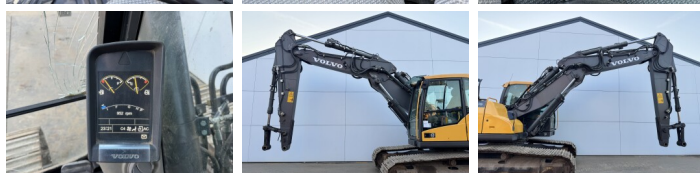

Volvo

Volvo EC180DL

BOSS
MACHINERY

€ 39.500excl.

Annee de construction **2014**
Numero de reference **BM007884**
Heures **11.024**

Algemeen

Type **EC180DL**
Emplacement **Veldhoven, Netherlands**
Certificaat **CE**

Description

Available at Boss Machinery! This Volvo EC180DL Excavators from 2014 has an engine power of 105 kW and counts 11024 operational hours. The total weight of this Volvo EC180DL is 19740 kg and the dimensions are 8.66 x 3.02 x 2.92. Furthermore, this EC180DL is equipped with Radio, Fonction hydraulique supplémentaire, Fonction de marteau. The Volvo Excavators also has a CE marking. Do you want more information or do you want to try the Volvo EC180DL at our yard? Please let us know.

Maten / Gewichten

Poids **19740**
Dimensions L*L*H **8.66 x 3.02 x 2.92**

Motor informatie

Moteur marque **Volvo**
Moteur type **D4H**
Cylindres **4**
Turbo
Puissance dans kW **105**

Banden / Rupsen

Plate % **60**
Sprocket % **10**
Chain % **40**
Largeur de la plaque **80 cm**

Opties

Radio