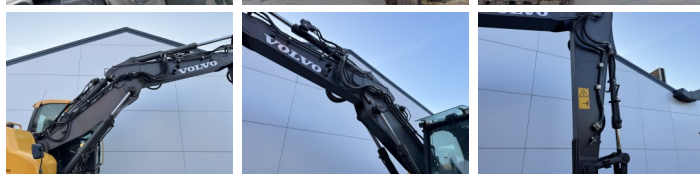

Volvo

Volvo EC180DL

BOSS
MACHINERY

€ 39.500excl.

Annee de construction **2014**
Numero de reference **BM007884**
Heures **11.024**

Algemeen

Type **EC180DL**
Emplacement **Veldhoven, Netherlands**
Certificaat **CE**

Description

Available at Boss Machinery! This Volvo EC180DL Excavators from 2014 has an engine power of 105 kW and counts 11024 operational hours. The total weight of this Volvo EC180DL is 19740 kg and the dimensions are 8.66 x 3.02 x 2.92. Furthermore, this EC180DL is equipped with Radio, Fonction hydraulique supplémentaire, Fonction de marteau. The Volvo Excavators also has a CE marking. Do you want more information or do you want to try the Volvo EC180DL at our yard? Please let us know.

Maten / Gewichten

Poids **19740**
Dimensions L*L*H **8.66 x 3.02 x 2.92**

Motor informatie

Moteur marque **Volvo**
Moteur type **D4H**
Cylindres **4**
Turbo
Puissance dans kW **105**

Banden / Rupsen

Plate % **60**
Sprocket % **10**
Chain % **40**
Largeur de la plaque **80 cm**

Opties

Radio